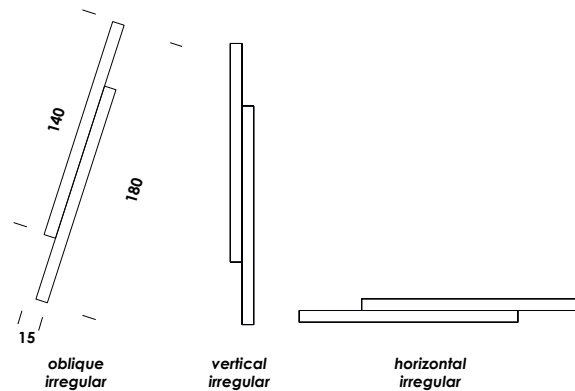

DF parallel L 280/sp wall/ceiling
color-bicolor dim 0-10
37w 24V - 230V
fornito con driver remoto e modulo led-strip
luminaire contains remote driver and led-strip

finiture/finishes	codice/code

alluminio anodizzato - opale - color-bicolor a scelta sp01459
anodized aluminium - opal - color-bicolor to choose

DF parallel L 280/sp wall/ceiling
w-white dim 0-10
18w 24V 1680lm 3000K - 230V
fornito con driver remoto e modulo led-strip
luminaire contains remote driver and led-strip

alluminio anodizzato - opale sp01460
anodized aluminium - opal

DF parallel L 280/sp wall/ceiling
w-white dim 0-10 plus
110w 24V 12300lm 3000K - 230V
fornito con driver remoto e modulo led-strip
luminaire contains remote driver and led-strip

alluminio anodizzato - opale sp01461
anodized aluminium - opal

download