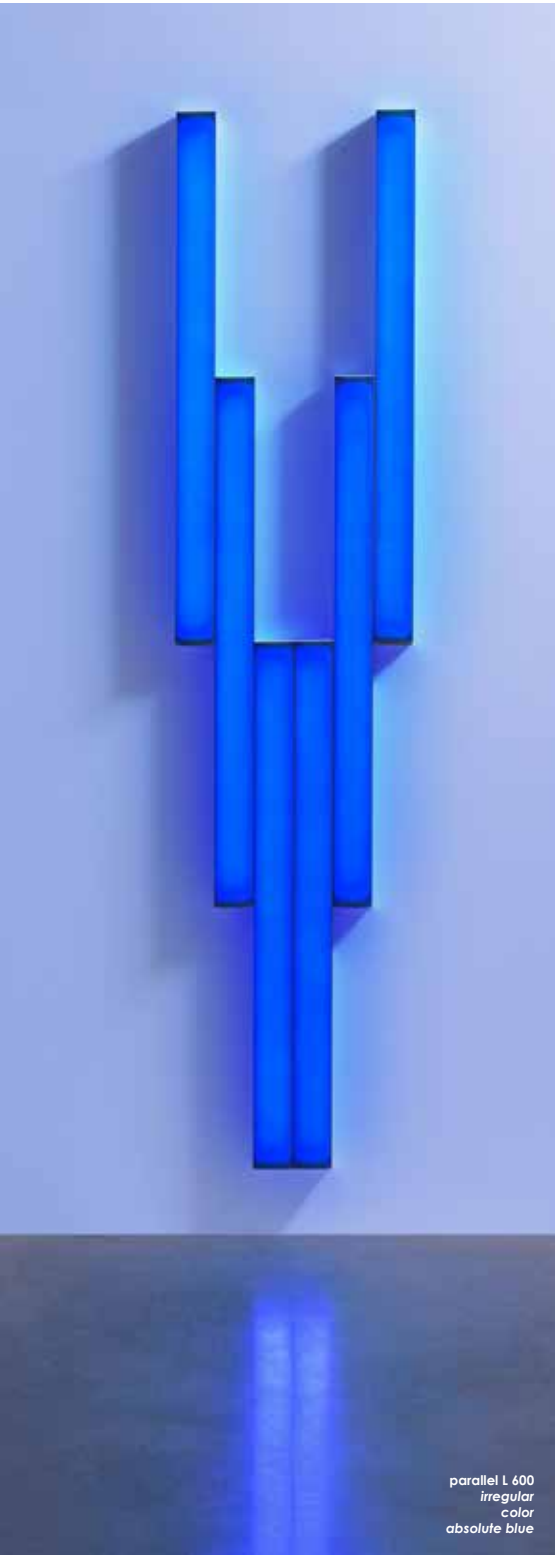

parallel L 600
irregular
color
absolute blue

DF parallel L 600/sp wall/ceiling
color-bicolor dim 0-10
82w 24V - 230V
fornito con driver remoto e modulo led-strip
luminaire contains remote driver and led-strip

finiture/finishes	codice/code
alluminio anodizzato - opale - color-bicolor a scelta anodized aluminium - opal - color-bicolor to choose	sp01480

DF parallel L 600/sp wall/ceiling
w-white dim 0-10
40w 24V 3600lm 3000K - 230V
fornito con driver remoto e modulo led-strip
luminaire contains remote driver and led-strip

alluminio anodizzato - opale anodized aluminium - opal	sp01481

DF parallel L 600/sp wall/ceiling
w-white dim 0-10 plus
235w 24V 26000lm 3000K - 230V
fornito con driver remoto e modulo led-strip
luminaire contains remote driver and led-strip

alluminio anodizzato - opale anodized aluminium - opal	sp01482

download