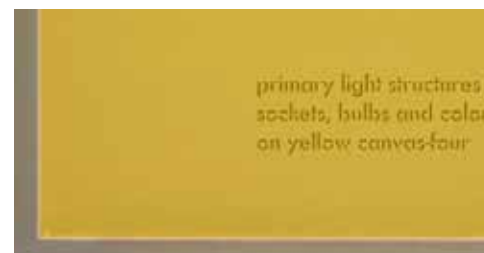

primary light structures sockets, bulbs and color on yellow canvas-four

per... la parete DF canvas

finiture/finishes	codice/code	prezzo/price
tela su telaio in legno pvc trama - inkjet stampato nero dimensioni 100 x 70 x 8 cm - peso 2 kg fornito di 14 lampade E27 chiare led cod lamled096 spina eu + cavo L. 200cm assemblata	obj00121	a richiesta on demand
canvas on wood frame pvc frame - inkjet print black dimensions 100 x 70 x 8 cm - weight 2 kg included 14 E27 led bulbs clear cod lamled096 assembled plug eu + cable L. 200cm