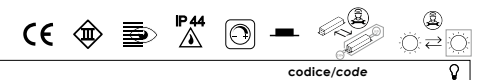

apparecchio parete/soffitto. elementi strutturali componibili e modulari da 50 a 200cm, struttura in alluminio naturale, finiture verniciato. diffusore in pmma opale. strip-led color, bicolor e white. driver dimmerabile integrato.

wall/ceiling luminaire. elements sectional and modular structural elements from 50 to 200cm, natural aluminum structure, painted finishes. opal pmma diffuser. color, bicolor and white strip-led. integrated dimmable driver.

DF 2023

finiture/finishes codice/code

DF unusual L 520/sp wall/ceiling color-bicolor dim 0-10 alluminio anodizzato - opale - color-bicolor a scelta sp01471
70w 24V - 230V anodized aluminium - opal - color-bicolor to choose

fornito con driver remoto e modulo led-strip
luminaire contains remote driver and led-strip

DF unusual L 520/sp wall/ceiling w-white dim 0-10 alluminio anodizzato - opale sp01472
35w 24V 3100lm 3000K - 230V anodized aluminium - opal

fornito con driver remoto e modulo led-strip
luminaire contains remote driver and led-strip

DF unusual L 520/sp wall/ceiling w-white dim 0-10 plus alluminio anodizzato - opale sp01473
210w 24V 22850lm 3000K - 230V anodized aluminium - opal

fornito con driver remoto e modulo led-strip
luminaire contains remote driver and led-strip

download

DF parallel L 400/sp wall/ceiling color-bicolor dim 0-10 alluminio anodizzato - opale - color-bicolor a scelta sp01474
53w 24V - 230V anodized aluminium - opal - color-bicolor to choose

fornito con driver remoto e modulo led-strip
luminaire contains remote driver and led-strip

DF parallel L 400/sp wall/ceiling w-white dim 0-10 alluminio anodizzato - opale sp01475
26w 24V 2400lm 3000K - 230V anodized aluminium - opal