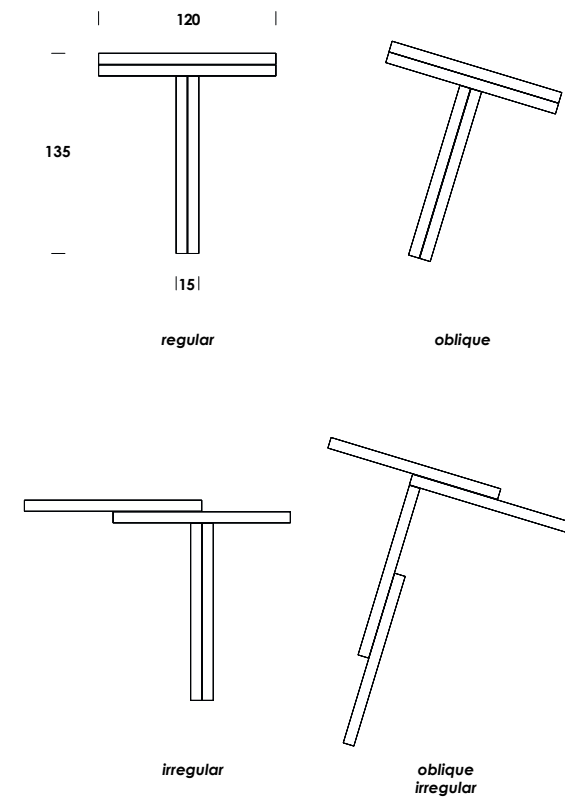

DF T L 480/sp wall/ceiling
color-bicolor dim 0-10
65w 24V - 230V
fornito con driver remoto e modulo led-strip
luminaire contains remote driver and led-strip

alluminio anodizzato - opale - color-bicolor a scelta sp01468
anodized aluminium - opal - color-bicolor to choose

DF T L 480/sp wall/ceiling
w-white dim 0-10
32w 24V 2900lm 3000K - 230V
fornito con driver remoto e modulo led-strip
luminaire contains remote driver and led-strip

alluminio anodizzato - opale sp01469
anodized aluminium - opal

DF T L 480/sp wall/ceiling
w-white dim 0-10 plus
80w 24V 21000lm 3000K - 230V
fornito con driver remoto e modulo led-strip
luminaire contains remote driver and led-strip

alluminio anodizzato - opale sp01470
anodized aluminium - opal

download