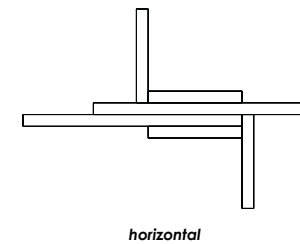

finiture/finishes codice/code

DF unusual L 520/sp wall/ceiling color-bicolor dim 0-10 alluminio anodizzato - opale - color-bicolor a scelta sp01471
70w 24V - 230V anodized aluminium - opal - color-bicolor to choose

fornito con driver remoto e modulo led-strip
luminaire contains remote driver and led-strip

DF unusual L 520/sp wall/ceiling w-white dim 0-10 alluminio anodizzato - opale sp01472
35w 24V 3100lm 3000K - 230V anodized aluminium - opal

fornito con driver remoto e modulo led-strip
luminaire contains remote driver and led-strip

DF unusual L 520/sp wall/ceiling w-white dim 0-10 plus alluminio anodizzato - opale sp01473
210w 24V 22850lm 3000K - 230V anodized aluminium - opal

fornito con driver remoto e modulo led-strip
luminaire contains remote driver and led-strip

download

DF parallel L 400/sp wall/ceiling color-bicolor dim 0-10 alluminio anodizzato - opale - color-bicolor a scelta sp01474
53w 24V - 230V anodized aluminium - opal - color-bicolor to choose

fornito con driver remoto e modulo led-strip
luminaire contains remote driver and led-strip

DF parallel L 400/sp wall/ceiling w-white dim 0-10 alluminio anodizzato - opale sp01475
26w 24V 2400lm 3000K - 230V anodized aluminium - opal

fornito con driver remoto e modulo led-strip
luminaire contains remote driver and led-strip

DF parallel L 400/sp wall/ceiling w-white dim 0-10 plus alluminio anodizzato - opale sp01476
160w 24V 17000lm 3000K - 230V anodized aluminium - opal

fornito con driver remoto e modulo led-strip
luminaire contains remote driver and led-strip

download