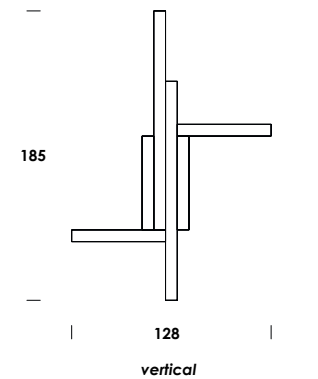

finiture/finishes codice/code

DF unusual L 520/sp wall/ceiling color-bicolor dim 0-10 alluminio anodizzato - opale - color-bicolor a scelta sp01471
70w 24V - 230V anodized aluminium - opal - color-bicolor to choose

fornito con driver remoto e modulo led-strip
luminaire contains remote driver and led-strip

DF unusual L 520/sp wall/ceiling w-white dim 0-10 alluminio anodizzato - opale sp01472
35w 24V 3100lm 3000K - 230V anodized aluminium - opal

fornito con driver remoto e modulo led-strip
luminaire contains remote driver and led-strip

DF unusual L 520/sp wall/ceiling w-white dim 0-10 plus alluminio anodizzato - opale sp01473
210w 24V 22850lm 3000K - 230V anodized aluminium - opal

fornito con driver remoto e modulo led-strip
luminaire contains remote driver and led-strip

download

DF parallel L 400/sp wall/ceiling color-bicolor dim 0-10 alluminio anodizzato - opale - color-bicolor a scelta sp01474
53w 24V - 230V anodized aluminium - opal - color-bicolor to choose

fornito con driver remoto e modulo led-strip
luminaire contains remote driver and led-strip

DF parallel L 400/sp wall/ceiling w-white dim 0-10 alluminio anodizzato - opale sp01475
26w 24V 2400lm 3000K - 230V anodized aluminium - opal

fornito con driver remoto e modulo led-strip
luminaire contains remote driver and led-strip

DF parallel L 400/sp wall/ceiling w-white dim 0-10 plus alluminio anodizzato - opale sp01476
160w 24V 17000lm 3000K - 230V anodized aluminium - opal

fornito con driver remoto e modulo led-strip
luminaire contains remote driver and led-strip

download