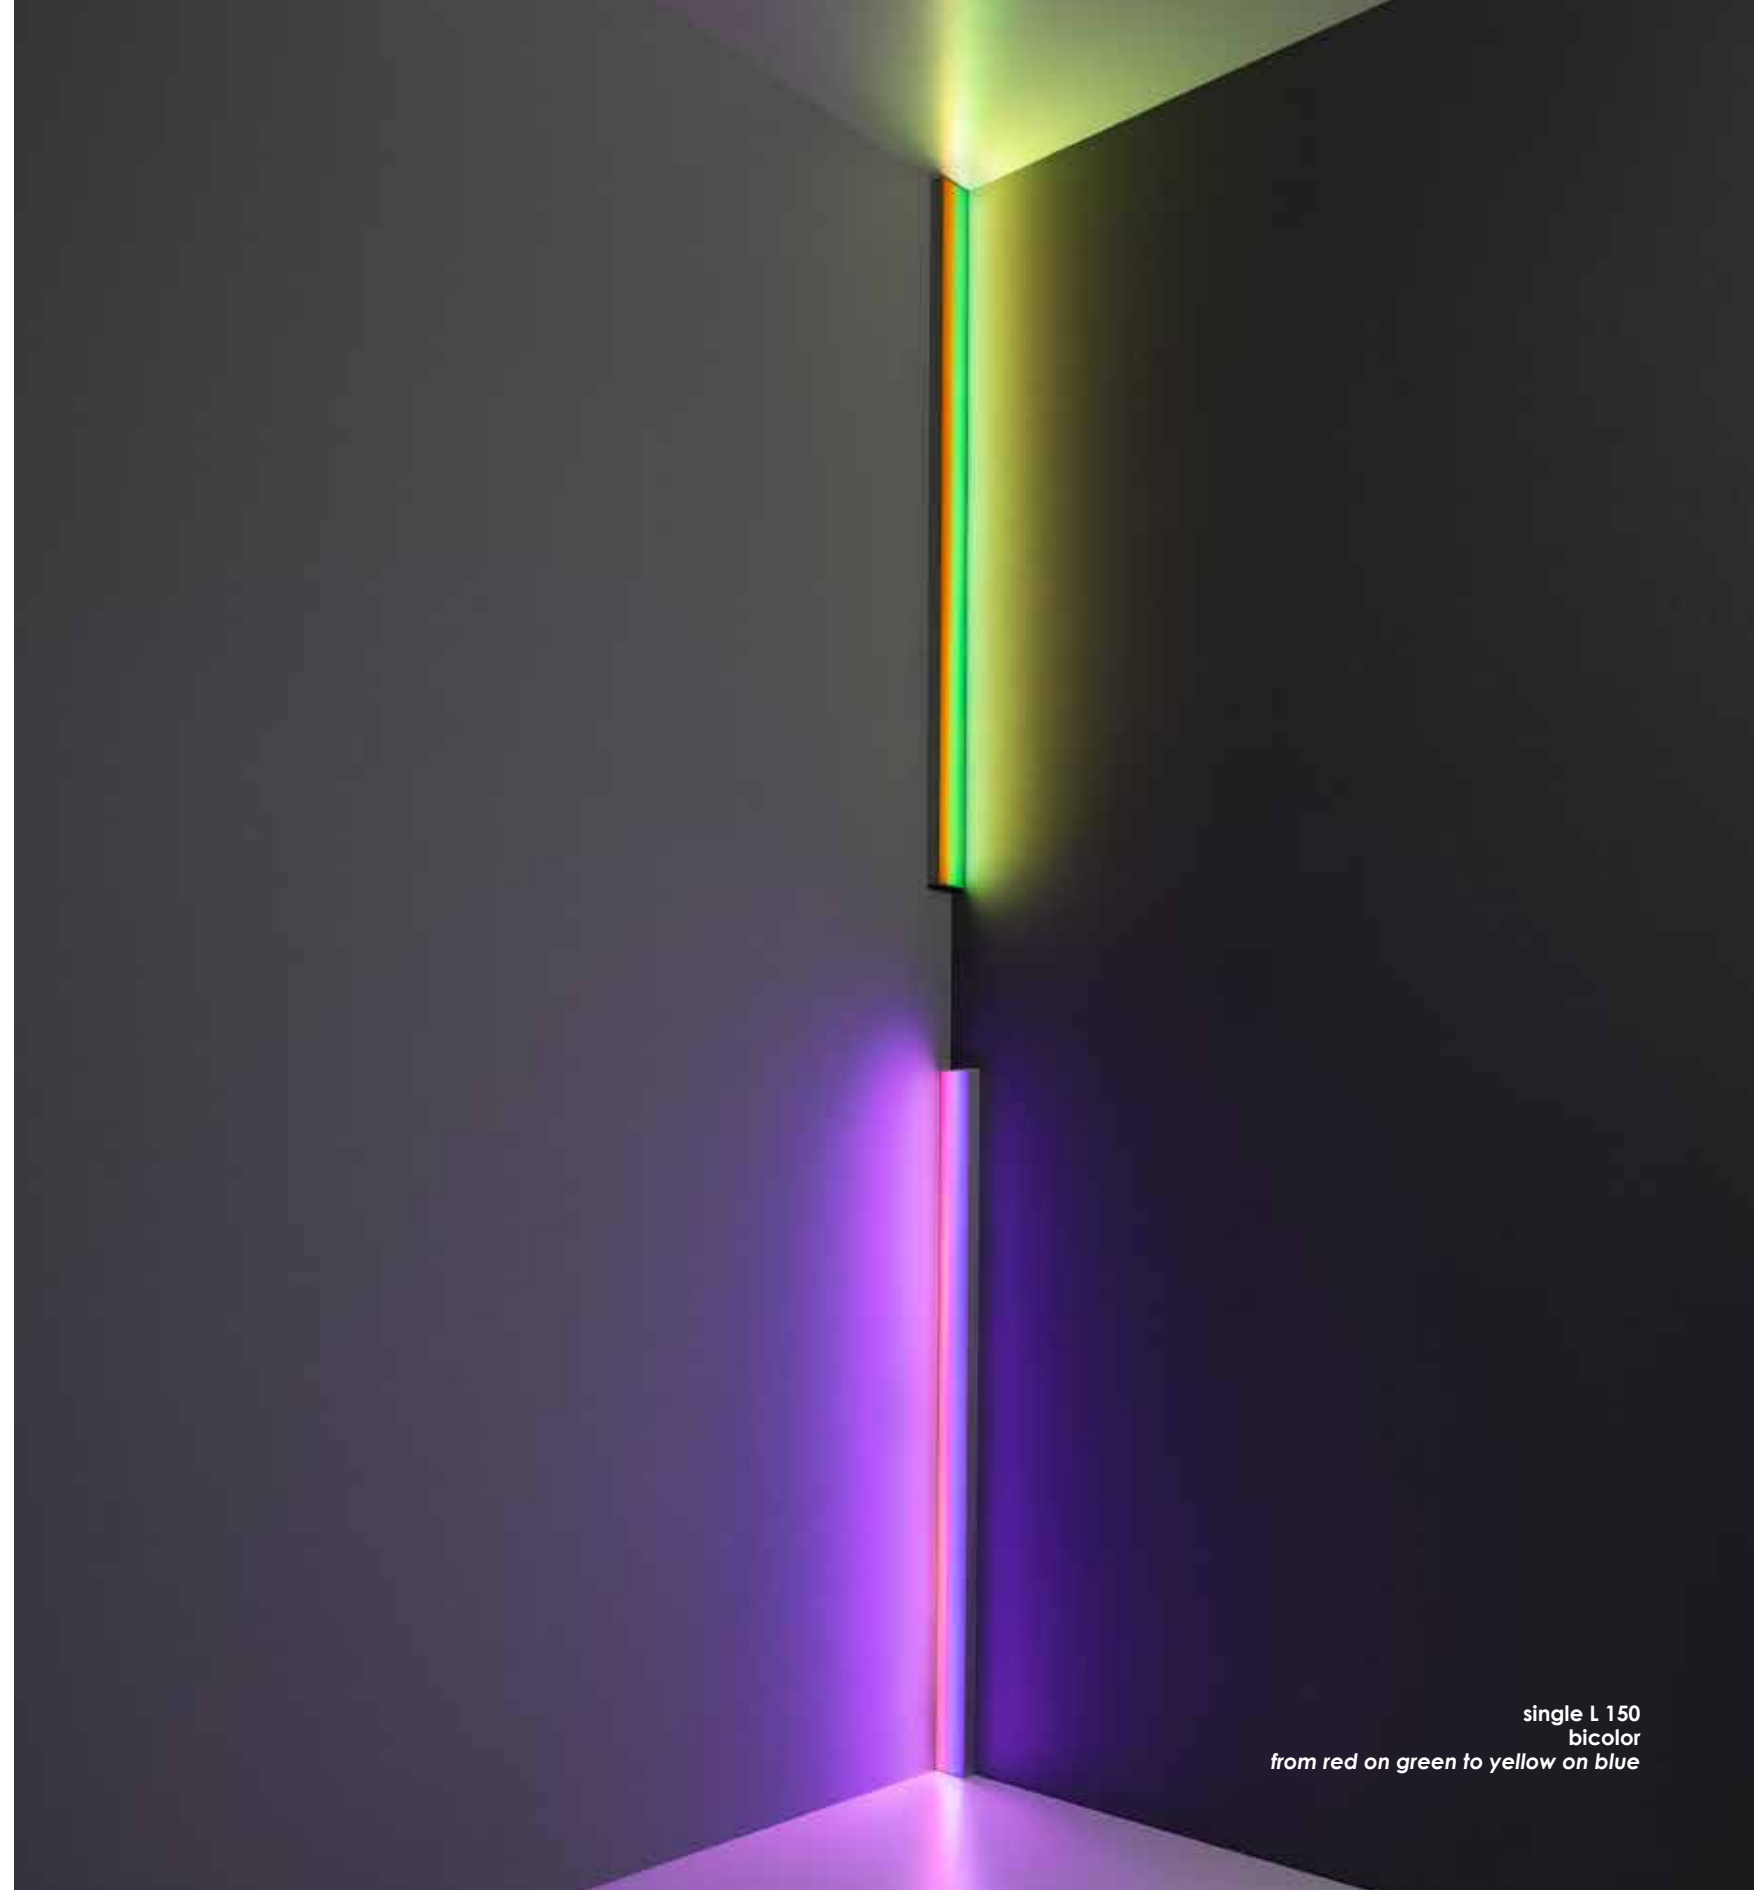

**interagire
con chi
guarda
per provocare
suggerzioni
visive**

*interacting
with the viewer,
eliciting visual
suggestions*

single L 150
bicolor
from red on green to yellow on blue