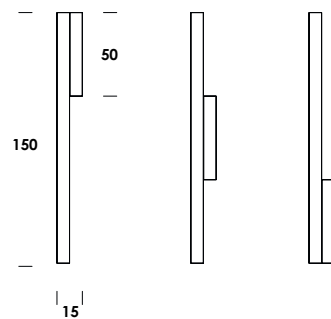

DF parallel L 200/sp wall/ceiling
color-bicolor dim 0-10
26w 24V - 230V
fornito con driver remoto e modulo led-strip
luminaire contains remote driver and led-strip

alluminio anodizzato - opale - color-bicolor a scelta sp01462
anodized aluminium - opal - color-bicolor to choose

DF parallel L 200/sp wall/ceiling
w-white dim 0-10
13w 24V 1200lm 3000K - 230V
fornito con driver remoto e modulo led-strip
luminaire contains remote driver and led-strip

alluminio anodizzato - opale sp01463
anodized aluminium - opal

DF parallel L 200/sp wall/ceiling
w-white dim 0-10 plus
80w 24V 8800lm 3000K - 230V
fornito con driver remoto e modulo led-strip
luminaire contains remote driver and led-strip

alluminio anodizzato - opale sp01464
anodized aluminium - opal

download

DF cross L 140/sp wall/ceiling
color-bicolor dim 0-10
18w 24V - 230V
fornito con driver remoto e modulo led-strip
luminaire contains remote driver and led-strip

finiture/finishes	codice/code

alluminio anodizzato - opale - color-bicolor a scelta sp01465
anodized aluminium - opal - color-bicolor to choose

DF cross L 140/sp wall/ceiling
w-white dim 0-10
9w 24V 840lm 3000K - 230V
fornito con driver remoto e modulo led-strip
luminaire contains remote driver and led-strip

alluminio anodizzato - opale sp01466
anodized aluminium - opal

DF cross L 140/sp wall/ceiling
w-white dim 0-10 plus
55w 24V 6000lm 3000K - 230V
fornito con driver remoto e modulo led-strip
luminaire contains remote driver and led-strip

alluminio anodizzato - opale sp01467
anodized aluminium - opal

download