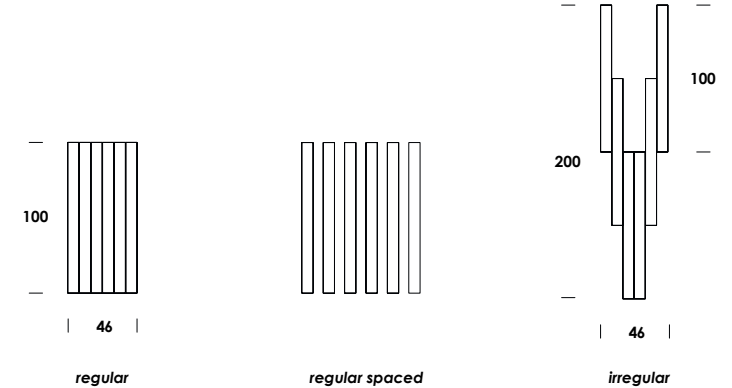

single L 140
bicolor
from blue on yellow

DF single L 120/sp wall/ceiling
color-bicolor dim 0-10
15w 24V - 230V
fornito con driver remoto e modulo led-strip
luminaire contains remote driver and led-strip

finiture/finishes	codice/code
alluminio anodizzato - opale - color-bicolor a scelta anodized aluminium - opal - color-bicolor to choose	sp01494

DF single L 120/sp wall/ceiling
w-white dim 0-10
8w 24V 720lm 3000K - 230V
fornito con driver remoto e modulo led-strip
luminaire contains remote driver and led-strip

alluminio anodizzato - opale anodized aluminium - opal	sp01486

DF single L 120/sp wall/ceiling
w-white dim 0-10 plus
45w 24V 5200lm 3000K - 230V
fornito con driver remoto e modulo led-strip
luminaire contains remote driver and led-strip

alluminio anodizzato - opale anodized aluminium - opal	sp01487

download

DF single L 140/sp wall/ceiling
color-bicolor dim 0-10
18w 24V - 230V
fornito con driver remoto e modulo led-strip
luminaire contains remote driver and led-strip

finiture/finishes	codice/code
alluminio anodizzato - opale - color-bicolor a scelta anodized aluminium - opal - color-bicolor to choose	sp01495

DF single L 140/sp wall/ceiling
w-white dim 0-10
9w 24V 840lm 3000K - 230V
fornito con driver remoto e modulo led-strip
luminaire contains remote driver and led-strip

alluminio anodizzato - opale anodized aluminium - opal	sp01488

DF single L 140/sp wall/ceiling
w-white dim 0-10 plus
55w 24V 6000lm 3000K - 230V
fornito con driver remoto e modulo led-strip
luminaire contains remote driver and led-strip

alluminio anodizzato - opale anodized aluminium - opal	sp01489

download