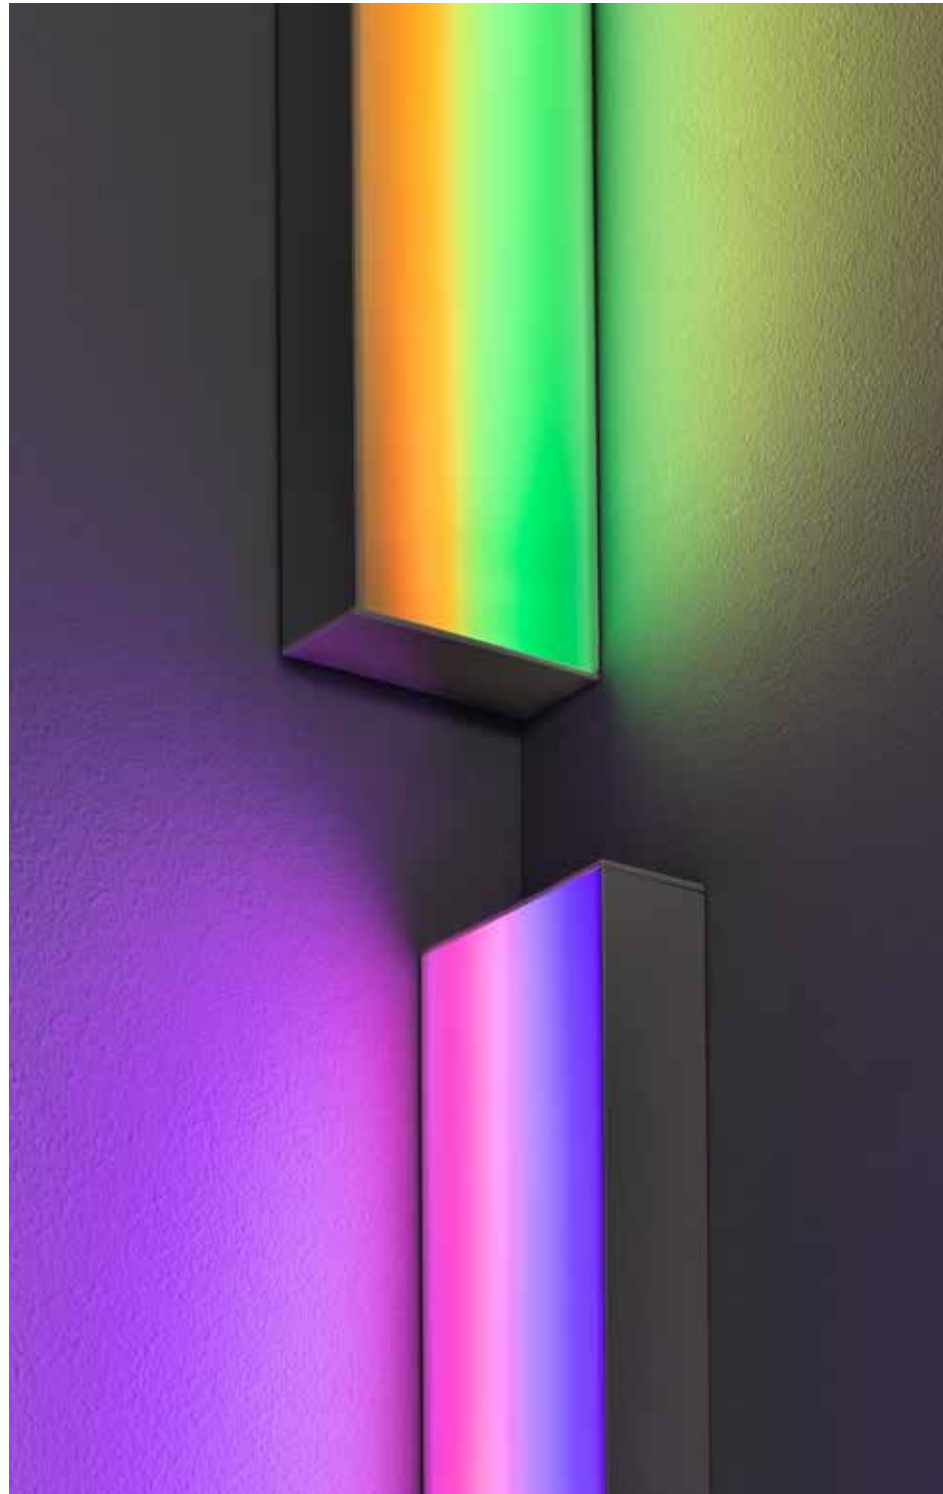

**interagire
con chi
guarda
per provocare
suggerzioni
visive**

*interacting
with the viewer,
eliciting visual
suggestions*

single L 150
bicolor
from red on green to yellow on blue