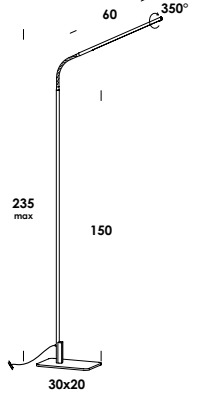

wl 160/ph floor dim on/off touch
11w 24V 1400lm 3000K - 230V
fornito con driver e modulo led-strip
luminaire contains driver and led-strip

download
[Istruzioni instructions](#) [3D](#) [data sheet](#)

finiture/finishes codice/code prezzo/price

totalwhite	ap01111
totalblack	ap01112

totalwhite	lp00764
totalblack	lp00765

totalwhite	ap00754
totalblack	ap00755

a richiesta interruttore on/off dim su cavo elettrico
on/off dim switch on electric cable on demand

totalwhite	ph00344
totalblack	ph00345

totalwhite	ph00346
totalblack	ph00347
color - azzurro, rosso, giallo - cavo arancio	ph00428
color - light blue, red, yellow - orange cable	
verniciato ottone-matt - flex ottone naturale - cavo nero	ph00434
painted brass-matt - flex raw brass - black cable	
verniciato ottone-matt - flex bianco - cavo bianco	ph00435
painted brass-matt - flex white - white cable	
verniciato ottone-matt - flex rosso - cavo nero	ph00436
painted brass-matt - flex red - black cable	

a richiesta 2700/4000K
2700/4000K on demand

flessibile colore rosso, giallo, verde a richiesta
flexible color red, yellow, green on demand