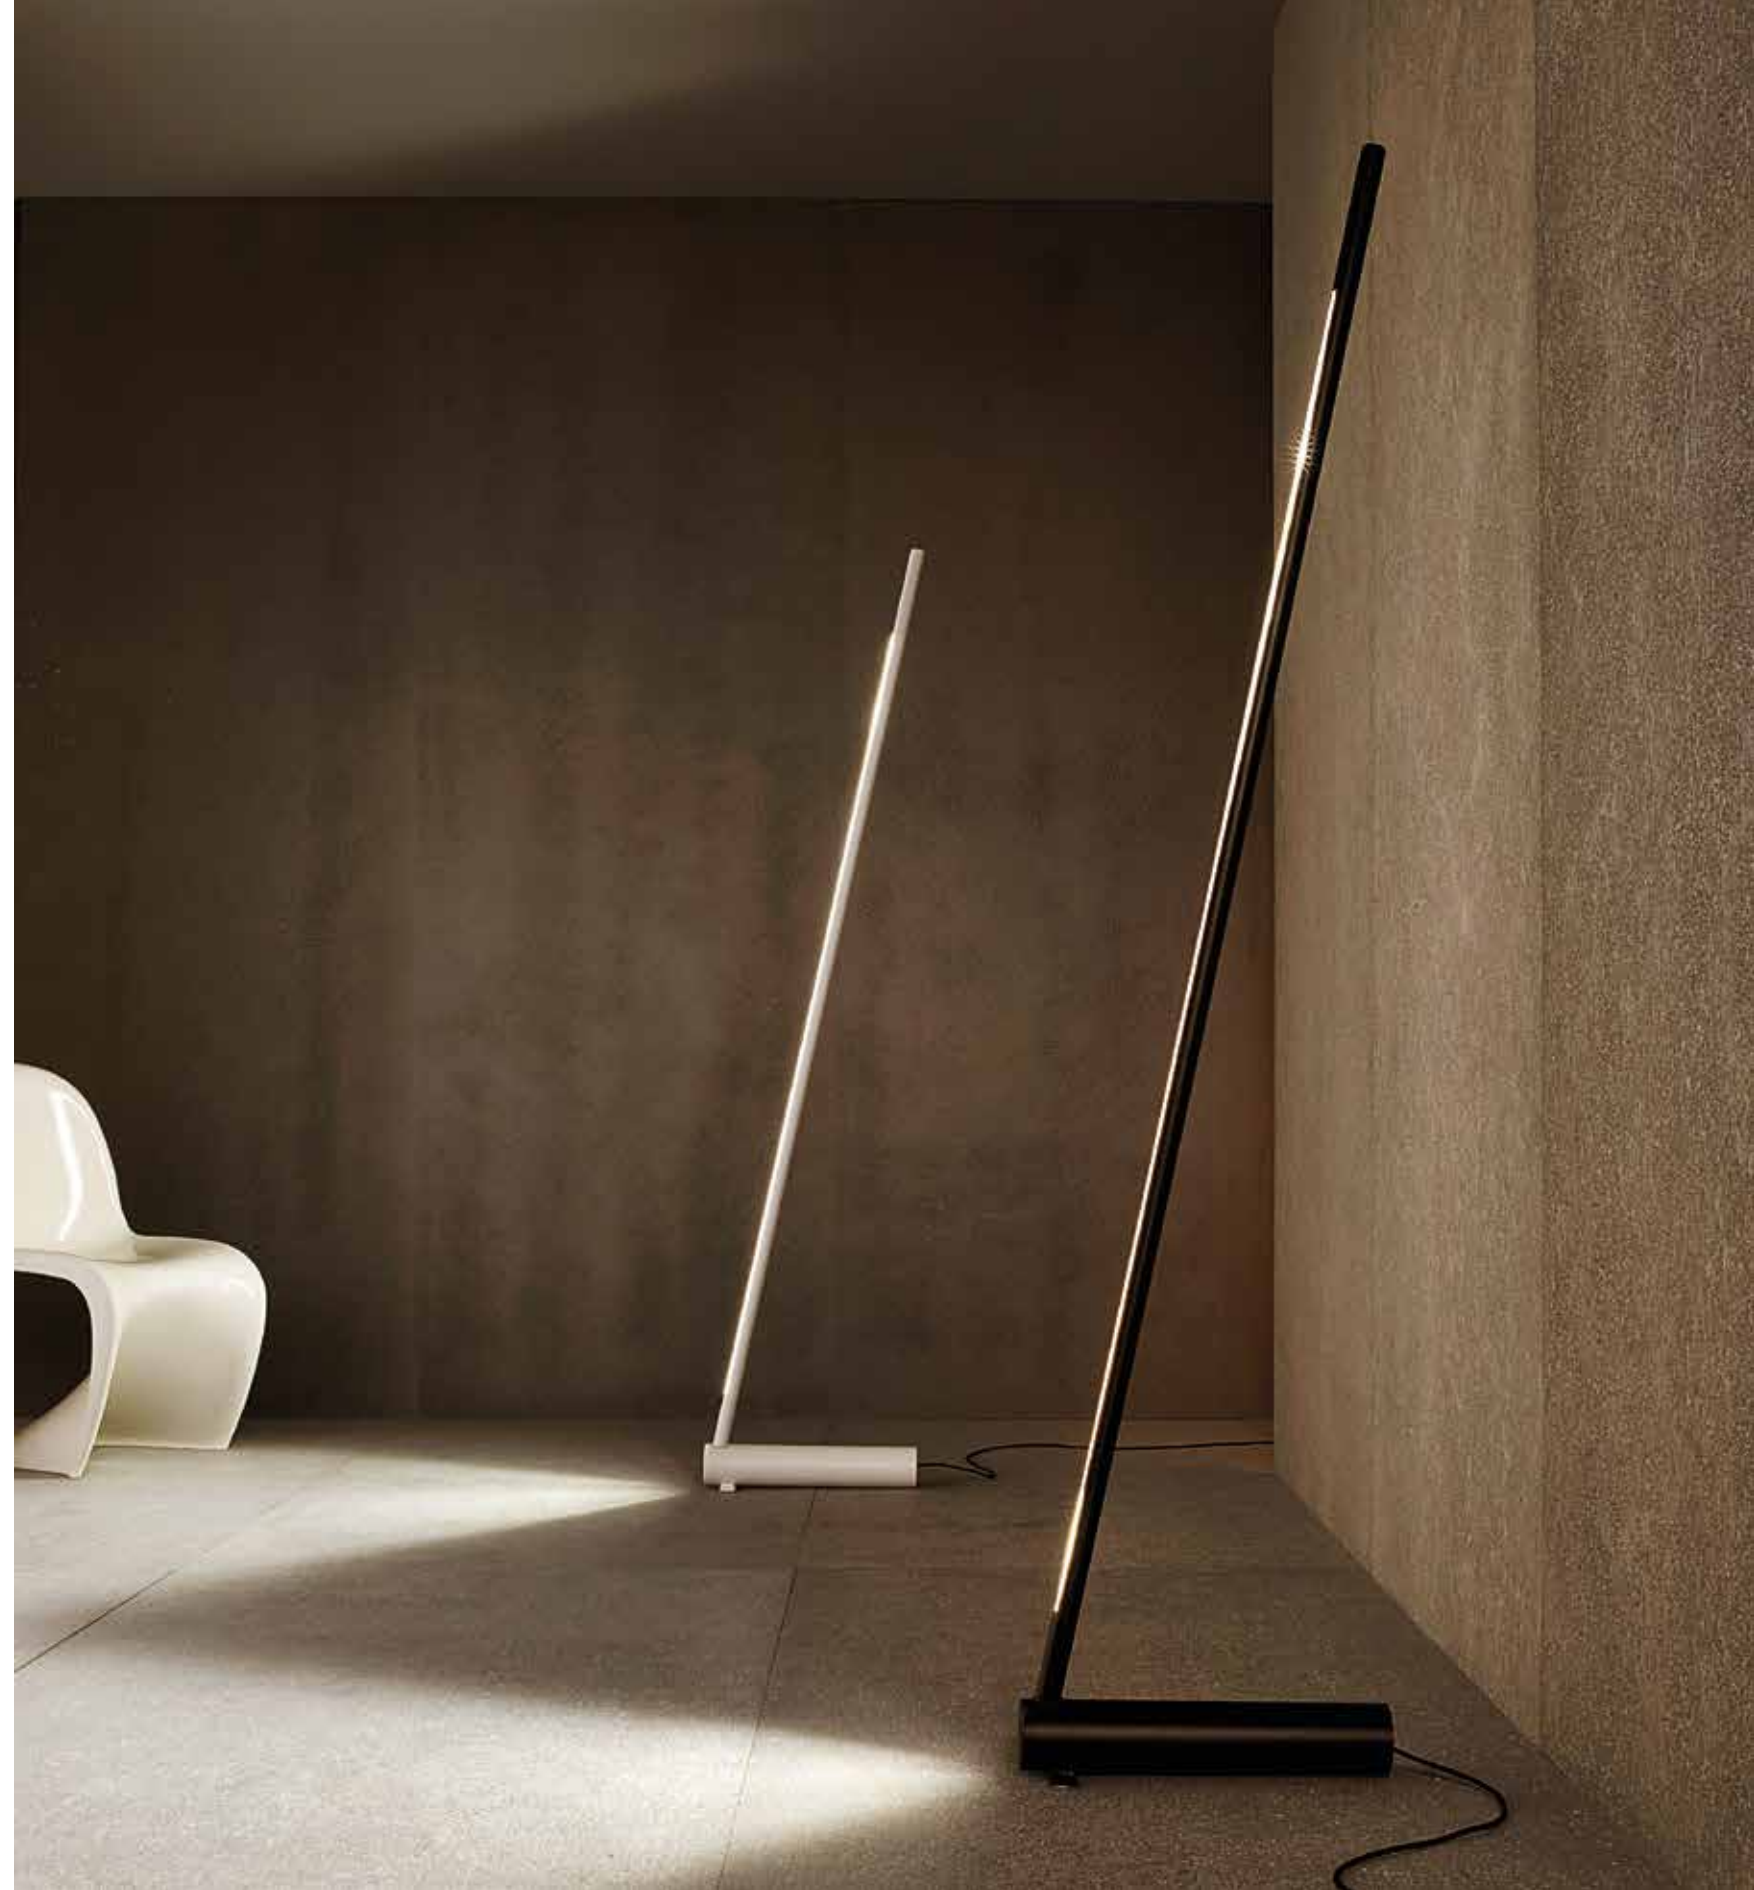

**i dettagli che fanno
la perfezione**

details that make perfection