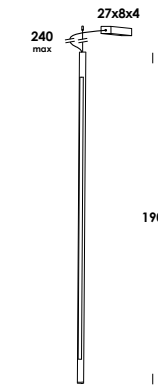

caro 190/so dim 0-10 verticale
32w 24V 4600lm 3000K - 230V
fornito con *driver* e modulo *led-strip*
luminaire contains driver and led-strip

download