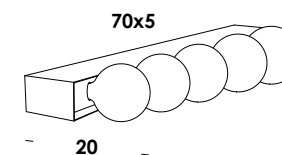

up&down 3/sp
3 E27 max 60w - 230V

istruzioni
instructions

3D

data
sheet

totalwhite	sp01272
totalblack	sp01273
brunito verniciato/old brass painted	sp01274
verniciato ottone - nero/painted brass - black	sp01277
ottonato brunito spazzolato-matt - nero old brass brushed-matt - black	sp01275