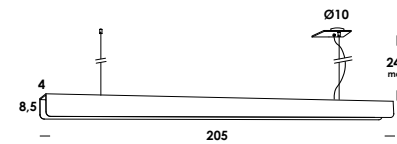

U brass 205/so suspension
dim 0-10 **plus**
40w 24V 5800lm 3000K - 230V
fornito con driver e modulo led-strip
luminaire contains driver and led-strip

download

totalblack	so03595
ottone grezzo - cavo nero/ raw brass - black cable	so03596

versioni plus driver dali a richiesta con maggiorazione
plus version dali driver with surcharge on demand