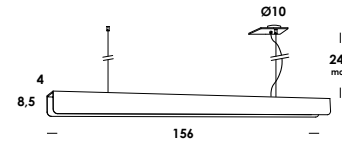

U brass 150/so suspension
dim 0-10 **plus**
30w 24V 4400lm 3000K - 230V
fornito con driver e modulo led-strip
luminaire contains driver and led-strip

download

totalblack	so03593
ottone grezzo - cavo nero/ raw brass - black cable	so03594