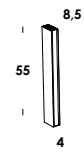

U brass 55/sp wall/ceiling
dim 0-10 **plus**
12w 24V 1500lm 3000K - 230V
fornito con driver e modulo led-strip
luminaire contains driver and led-strip

download

finiture/finishes codice/code prezzo/price

totalblack	sp01336
ottone grezzo/raw brass	sp01337

U brass 110/sp wall/ceiling
dim 0-10 **plus**
23w 24V 3300lm 3000K - 230V
fornito con driver e modulo led-strip
luminaire contains driver and led-strip

download

totalblack	sp01330
ottone grezzo/raw brass	sp01331

U brass 110/so suspension
dim 0-10 **plus**
23w 24V 3300lm 3000K - 230V
fornito con driver e modulo led-strip
luminaire contains driver and led-strip

download

finiture/finishes codice/code prezzo/price

totalblack	so03591
ottone grezzo - cavo nero/ raw brass - black cable	so03592

U brass 150/sp wall/ceiling
dim 0-10 **plus**
30w 24V 4400lm 3000K - 230V
fornito con driver e modulo led-strip
luminaire contains driver and led-strip

download

totalblack	sp01332
ottone grezzo/raw brass	sp01333

U brass 150/so suspension
dim 0-10 **plus**
30w 24V 4400lm 3000K - 230V
fornito con driver e modulo led-strip
luminaire contains driver and led-strip

download

totalblack	so03593
ottone grezzo - cavo nero/ raw brass - black cable	so03594

U brass 205/sp wall/ceiling
dim 0-10 **plus**
40w 24V 5800lm 3000K - 230V
fornito con driver e modulo led-strip
luminaire contains driver and led-strip

download

totalblack	sp01334
ottone grezzo/raw brass	sp01335

U brass 205/so suspension
dim 0-10 **plus**
40w 24V 5800lm 3000K - 230V
fornito con driver e modulo led-strip
luminaire contains driver and led-strip

download

totalblack	so03595
ottone grezzo - cavo nero/ raw brass - black cable	so03596

versioni plus driver dali a richiesta con maggiorazione
plus version dali driver with surcharge on demand