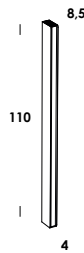

U brass 55/sp wall/ceiling
dim 0-10 **plus**
12w 24V 1500lm 3000K - 230V
fornito con driver e modulo led-strip
luminaire contains driver and led-strip

download

finiture/finishes codice/code prezzo/price

totalblack	sp01336
ottone grezzo/raw brass	sp01337

U brass 110/sp wall/ceiling
dim 0-10 **plus**
23w 24V 3300lm 3000K - 230V
fornito con driver e modulo led-strip
luminaire contains driver and led-strip

download

totalblack	sp01330
ottone grezzo/raw brass	sp01331

U brass 110/so suspension
dim 0-10 **plus**
23w 24V 3300lm 3000K - 230V
fornito con driver e modulo led-strip
luminaire contains driver and led-strip

download

finiture/finishes codice/code prezzo/price

totalblack	so03591
ottone grezzo - cavo nero/ raw brass - black cable	so03592

U brass 150/sp wall/ceiling
dim 0-10 **plus**
30w 24V 4400lm 3000K - 230V
fornito con driver e modulo led-strip
luminaire contains driver and led-strip

download

totalblack	sp01332
ottone grezzo/raw brass	sp01333

U brass 150/so suspension
dim 0-10 **plus**
30w 24V 4400lm 3000K - 230V
fornito con driver e modulo led-strip
luminaire contains driver and led-strip

download

totalblack	so03593
ottone grezzo - cavo nero/ raw brass - black cable	so03594

U brass 205/sp wall/ceiling
dim 0-10 **plus**
40w 24V 5800lm 3000K - 230V
fornito con driver e modulo led-strip
luminaire contains driver and led-strip

download

totalblack	sp01334
ottone grezzo/raw brass	sp01335

U brass 205/so suspension
dim 0-10 **plus**
40w 24V 5800lm 3000K - 230V
fornito con driver e modulo led-strip
luminaire contains driver and led-strip

download

totalblack	so03595
ottone grezzo - cavo nero/ raw brass - black cable	so03596

versioni plus driver dali a richiesta con maggiorazione
plus version dali driver with surcharge on demand