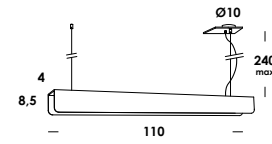

U brass 110/sp wall/ceiling
dim 0-10 **plus**
23w 24V 3300lm 3000K - 230V
fornito con driver e modulo led-strip
luminaire contains driver and led-strip

download

totalblack	sp01330
ottone grezzo/raw brass	sp01331

U brass 110/so suspension
dim 0-10 **plus**
23w 24V 3300lm 3000K - 230V
fornito con driver e modulo led-strip
luminaire contains driver and led-strip

download