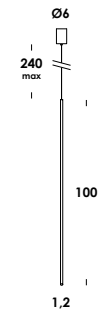

tubetto 100/so dim triac
3w 700mA 270lm 3000K - 230V
fornito con driver e modulo led
luminaire contains driver and led

download

tubetto 100/so dim triac plus
6w 500mA 470lm 3000K - 230V
fornito con driver e modulo led
luminaire contains driver and led

download