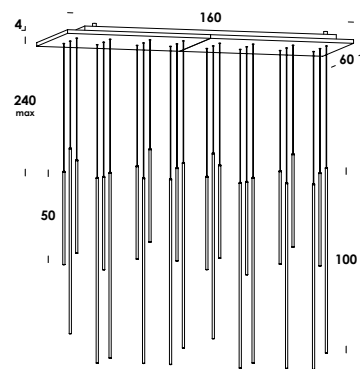

tubetto 160/s24 dim 0-10
plafone rettangolo
rectangular ceiling canopy
24 x 3w 700mA 6480lm 3000K - 230V
fornito con *driver* e modulo *led*
luminaire contains driver and led

download

ottone grezzo - nero - cavo nero	so01585
<i>raw brass - black - black cable</i>	

a richiesta 2700/4000K
2700/4000K on demand

a richiesta *driver* dali con maggiorazione
dali driver with surcharge on demand

a richiesta plafone verniciato ottone con maggiorazione
painted brass canopy with surcharge on demand