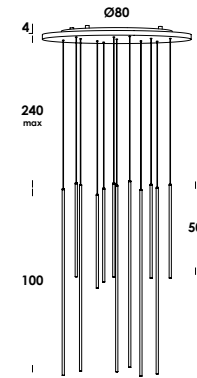

download

finiture/finishes codice/code prezzo/price

<i>totalwhite</i>	so01684
<i>totalblack</i>	so01685
ottone grezzo - nero - cavo nero	so01173
<i>raw brass - black - black cable</i>	

tubetto 80/s12 dim 0-10
 plafone tondo
round ceiling canopy
 12 x 3w 700mA 3240lm 3000K - 230V
 fornito con *driver* e modulo *led*
luminaire contains driver and led