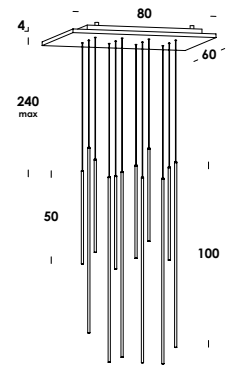

download

finiture/finishes codice/code prezzo/price

<i>totalwhite</i>	so01684
<i>totalblack</i>	so01685
ottone grezzo - nero - cavo nero	so01173
<i>raw brass - black - black cable</i>	

tubetto 80/s12 dim 0-10
 plafone tondo
round ceiling canopy
 12 x 3w 700mA 3240lm 3000K - 230V
 fornito con *driver* e modulo *led*
luminaire contains driver and led

download

finiture/finishes codice/code prezzo/price

ottone grezzo - nero - cavo nero	so01584
<i>raw brass - black - black cable</i>	

tubetto 80/s12 dim 0-10
 plafone rettangolo
rectangular ceiling canopy
 12 x 3w 700mA 3240lm 3000K - 230V
 fornito con *driver* e modulo *led*
luminaire contains driver and led