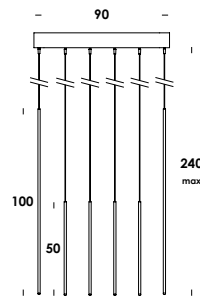

tubetto 90/s6 dim triac
6 x 3w 700mA 1620lm 3000K - 230V
fornito con *driver* e modulo *led*
luminaire contains driver and led

download

finiture/finishes codice/code prezzo/price

<i>totalwhite</i>	so01684
<i>totalblack</i>	so01685
ottone grezzo - nero - cavo nero	so01173
<i>raw brass - black - black cable</i>