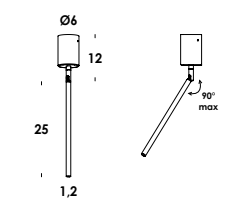

tubetto 2014 - 2018

tubetto 25/sp dim triac
3w 700mA 270lm 3000K - 230V
fornito con driver e modulo led
luminaire contains driver and led

download
[Istruzioni instructions](#) [3D](#) [data sheet](#)

tubetto 25/sp dim triac plus
6w 500mA 470lm 3000K - 230V
fornito con driver e modulo led
luminaire contains driver and led

download
[Istruzioni instructions](#) [3D](#) [data sheet](#)