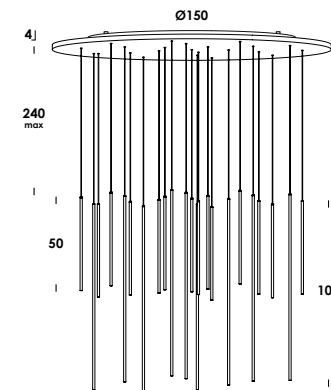

tubetto 150/s24 dim 0-10
plafone tondo
round ceiling canopy
24 x 3w 700mA 6480lm 3000K - 230V
fornito con *driver* e modulo *led*
luminaire contains driver and led

download

ottone grezzo - nero - cavo nero	so01586
<i>raw brass - black - black cable</i>