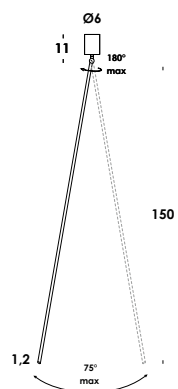

tubetto 150/pl dim triac
3w 700mA 270lm 3000K - 230V
fornito con driver e modulo led
luminaire contains driver and led

download

tubetto 150/pl dim triac plus
6w 500mA 470lm 3000K - 230V
fornito con driver e modulo led
luminaire contains driver and led

download

finiture/finishes codice/code prezzo/price

totalwhite	pi00590
totalblack	pi00591
ottone grezzo/raw brass	pi01503

totalwhite	pi01983
totalblack	pi01984
ottone grezzo/raw brass	pi01986

totalwhite	pi00594
totalblack	pi00595
ottone grezzo/raw brass	pi01505

totalwhite	pi01987
totalblack	pi01988
ottone grezzo/raw brass	pi01990

tubetto 50/so dim triac
3w 700mA 270lm 3000K - 230V
fornito con driver e modulo led
luminaire contains driver and led

download

tubetto 50/so dim triac plus
6w 500mA 470lm 3000K - 230V
fornito con driver e modulo led
luminaire contains driver and led

download