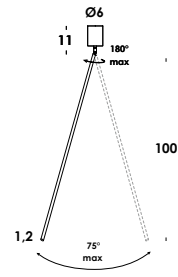

tubetto 100/pl dim triac
3w 700mA 270lm 3000K - 230V
fornito con driver e modulo led
luminaire contains driver and led

download

tubetto 100/pl dim triac plus
6w 500mA 470lm 3000K - 230V
fornito con driver e modulo led
luminaire contains driver and led

download