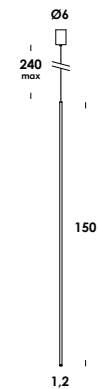

download

tubetto 100/so dim triac
 3w 700mA 270lm 3000K - 230V
 fornito con driver e modulo led
 luminaire contains driver and led

download

tubetto 100/so dim triac plus
 6w 500mA 470lm 3000K - 230V
 fornito con driver e modulo led
 luminaire contains driver and led

download

tubetto 150/so dim triac
 3w 700mA 270lm 3000K - 230V
 fornito con driver e modulo led
 luminaire contains driver and led

download

tubetto 150/so dim triac plus
 6w 500mA 470lm 3000K - 230V
 fornito con driver e modulo led
 luminaire contains driver and led