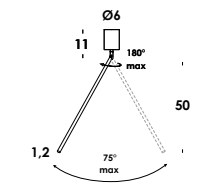

tubetto 50/pl dim triac
3w 700mA 270lm 3000K - 230V
fornito con driver e modulo led
luminaire contains driver and led

download
[Istruzioni instructions](#) [3D](#) [data sheet](#)

tubetto 50/pl dim triac plus
6w 500mA 470lm 3000K - 230V
fornito con driver e modulo led
luminaire contains driver and led

download
[Istruzioni instructions](#) [3D](#) [data sheet](#)