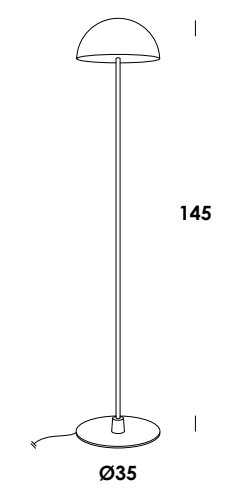

i...no 35/ph dim 0-10 on/off touch
16w 500mA 2500lm 3000K - 230V
fornito con driver e modulo led
luminaire contains driver and led

download

[istruzioni instructions](#) [3D](#) [data sheet](#)

finiture/finishes	codice/code	prezzo/price
totalwhite/totalwhite	so00916	
totalblack/totalblack	so00917	
ottolato brunito spazzolato - nero - cavo nero	so00918	
old brass brushed - black - black cable		

totalwhite	ph00015
totalblack	ph00016
romo - cavo nero/chrome - black cable	ph00014

a richiesta 2700/4000K
2700/4000K on demand

a richiesta driver dali con maggiorazione
dali driver with surcharge on demand