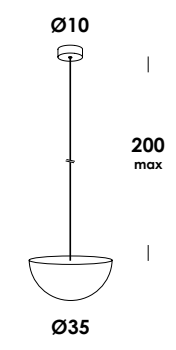

i...no 2014 - 2022

i...no 35/so dim 0-10
16w 500mA 2500lm 3000K - 230V
fornito con driver e modulo led
luminaire contains driver and led

download

[istruzioni instructions](#) [3D](#) [data sheet](#)