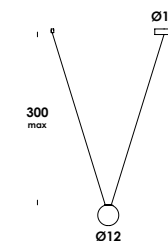

biglia 12/so dim 0-10
3w 700mA 270lm 3000K - 230V
fornito con driver e modulo led
luminaire contains driver and led

download
[Istruzioni](#) [3D](#) [data sheet](#)

biglia 12/so dim 0-10 *plus*
3,5w 350mA 330lm 3000K - 230V
fornito con driver e modulo led
luminaire contains driver and led

download
[Istruzioni](#) [3D](#) [data sheet](#)