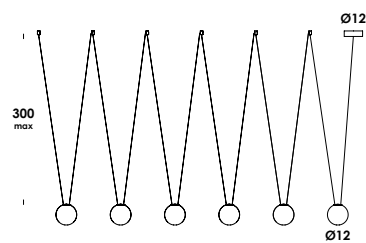

biglia 12/s6 dim 0-10
6 x 3w 700mA 1620lm 3000K - 230V
fornito con driver e modulo led
luminaire contains driver and led

download
[Istruzioni instructions](#) [3D](#) [data sheet](#)

biglia 12/s6 dim 0-10 **plus**
6 x 3,5w 350mA 1980lm 3000K - 230V
fornito con driver e modulo led
luminaire contains driver and led

download
[Istruzioni instructions](#) [3D](#) [data sheet](#)