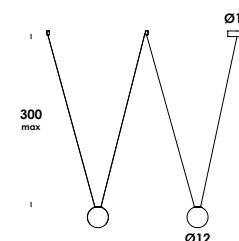

biglia 12/s2 dim 0-10
2 x 3w 700mA 540lm 3000K - 230V
fornito con driver e modulo led
luminaire contains driver and led

download
[Istruzioni](#) [3D](#) [data sheet](#)

biglia 12/s2 dim 0-10 *plus*
2 x 3,5w 350mA 660lm 3000K - 230V
fornito con driver e modulo led
luminaire contains driver and led

download
[Istruzioni](#) [3D](#) [data sheet](#)