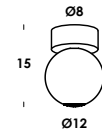

biglia 12/pl dim 0-10
3w 700mA 270lm 3000K - 230V
fornito con driver e modulo led
luminaire contains driver and led

download

finiture/finishes	codice/code	prezzo/price
<i>totalwhite</i>		p102043
<i>totalblack</i>		p102044
rovere sbiancato - bianco <i>white oak wood - white</i>		p102045
rovere t.wengè - nero <i>t.wengè painted oak - black</i>		p102046

biglia 12/incasso dim 0-10
3w 700mA 270lm 3000K - 230V
fornito con driver e modulo led
luminaire contains driver and led

download

finiture/finishes	codice/code	prezzo/price
<i>totalwhite</i>		inc00117
<i>totalblack</i>		inc00118
rovere sbiancato - bianco <i>white oak wood - white</i>		inc00119
rovere t.wengè - nero <i>t.wengè painted oak - black</i>		inc00120

a richiesta versione **plus** 3.5w 350mA 330lm 3000K - 230V con maggiorazione
plus version 3.5w 350mA 330lm 3000K - 230V with surcharge on demand