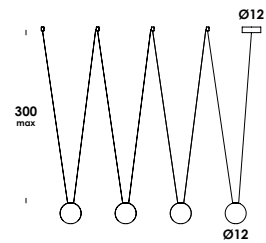

biglia 12/s4 dim 0-10
4 x 3w 700mA 1080lm 3000K - 230V
fornito con driver e modulo led
luminaire contains driver and led

download
[Istruzioni instructions](#) [3D](#) [data sheet](#)

biglia 12/s4 dim 0-10 **plus**
4 x 3,5w 350mA 1320lm 3000K - 230V
fornito con driver e modulo led
luminaire contains driver and led

download
[Istruzioni instructions](#) [3D](#) [data sheet](#)

biglia 12/s5 dim 0-10
5 x 3w 700mA 1350lm 3000K - 230V
fornito con driver e modulo led
luminaire contains driver and led

download
[Istruzioni instructions](#) [3D](#) [data sheet](#)

biglia 12/s5 dim 0-10 **plus**
5 x 3,5w 350mA 1650lm 3000K - 230V
fornito con driver e modulo led
luminaire contains driver and led

download
[Istruzioni instructions](#) [3D](#) [data sheet](#)

biglia 12/s6 dim 0-10
6 x 3w 700mA 1620lm 3000K - 230V
fornito con driver e modulo led
luminaire contains driver and led

download
[Istruzioni instructions](#) [3D](#) [data sheet](#)

biglia 12/s6 dim 0-10 **plus**
6 x 3,5w 350mA 1980lm 3000K - 230V
fornito con driver e modulo led
luminaire contains driver and led

download
[Istruzioni instructions](#) [3D](#) [data sheet](#)

finiture/finishes codice/code

totalwhite	so01666
totalblack	so01667
rovere sbiancato - bianco - cavo bianco	so01668
white oak wood - white - white cable	
rovere t.wengè - nero - cavo nero	so01669
t.wengè painted oak - black - black cable	

totalwhite	so03478
totalblack	so03479
rovere sbiancato - bianco - cavo bianco	so03480
white oak wood - white - white cable	
rovere t.wengè - nero - cavo nero	so03481
t.wengè painted oak - black - black cable	

totalwhite	so02756
totalblack	so02757
rovere sbiancato - bianco - cavo bianco	so02758
white oak wood - white - white cable	
rovere t.wengè - nero - cavo nero	so02759
t.wengè painted oak - black - black cable