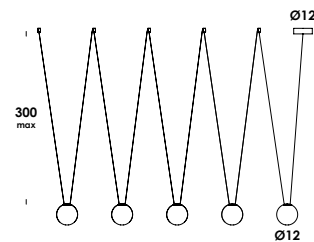

biglia 12/s4 dim 0-10
4 x 3w 700mA 1080lm 3000K - 230V
fornito con driver e modulo led
luminaire contains driver and led

download
[Istruzioni instructions](#) [3D](#) [data sheet](#)

biglia 12/s4 dim 0-10 **plus**
4 x 3,5w 350mA 1320lm 3000K - 230V
fornito con driver e modulo led
luminaire contains driver and led

download
[Istruzioni instructions](#) [3D](#) [data sheet](#)

biglia 12/s5 dim 0-10
5 x 3w 700mA 1350lm 3000K - 230V
fornito con driver e modulo led
luminaire contains driver and led

download
[Istruzioni instructions](#) [3D](#) [data sheet](#)

biglia 12/s5 dim 0-10 **plus**
5 x 3,5w 350mA 1650lm 3000K - 230V
fornito con driver e modulo led
luminaire contains driver and led

download
[Istruzioni instructions](#) [3D](#) [data sheet](#)