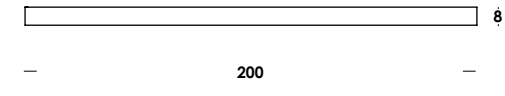

tratto 200/pl dim 0-10
driver a bordo
40w 24V 5800lm 3000K - 230V
fornito con driver e modulo led-strip
driver built-in
luminaire contains driver and led-strip

[istruzioni](#)
instructions

[3D](#)

[data sheet](#)

totalwhite	pl01459	600,00
totalblack	pl01460	600,00
verniciato ottone old/painted old brass	pl01463	750,00