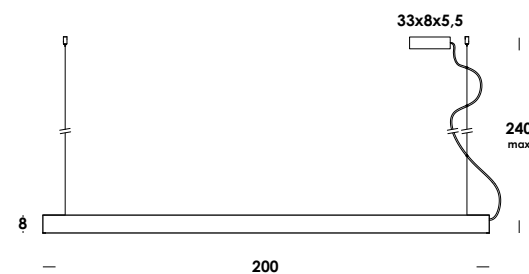

tratto 200/so dim 0-10
dimmerabile da remoto
driver su coprifilo
monoemissione inferiore
40w 24V 5800lm 3000K - 230V
fornito con driver e modulo led-strip
remote dimmable control
driver on canopy - mono emission
luminaire contains driver and led-strip

totalwhite	so01388
totalblack	so01389
verniciato ottone old - cavo nero painted old brass - black cable	so03499

a richiesta anche in versione monoemissione solo superiore
upper-side mono emission version on demand

[Istruzioni](#)
instructions

[3D](#)

[data sheet](#)

tratto 200/so dim 0-10
dimmerabile da remoto
driver su coprifilo
biemissione
2 x 40w 24V 11600lm 3000K - 230V
fornito con driver e modulo led-strip
remote dimmable control
driver on canopy - double emission
luminaire contains driver and led-strip

totalwhite	so01678
totalblack	so01679
verniciato ottone old - cavo nero painted old brass - black cable	so03500

[Istruzioni](#)
instructions

[3D](#)

[data sheet](#)

a richiesta driver dali con maggiorazione
dali driver with surcharge on demand