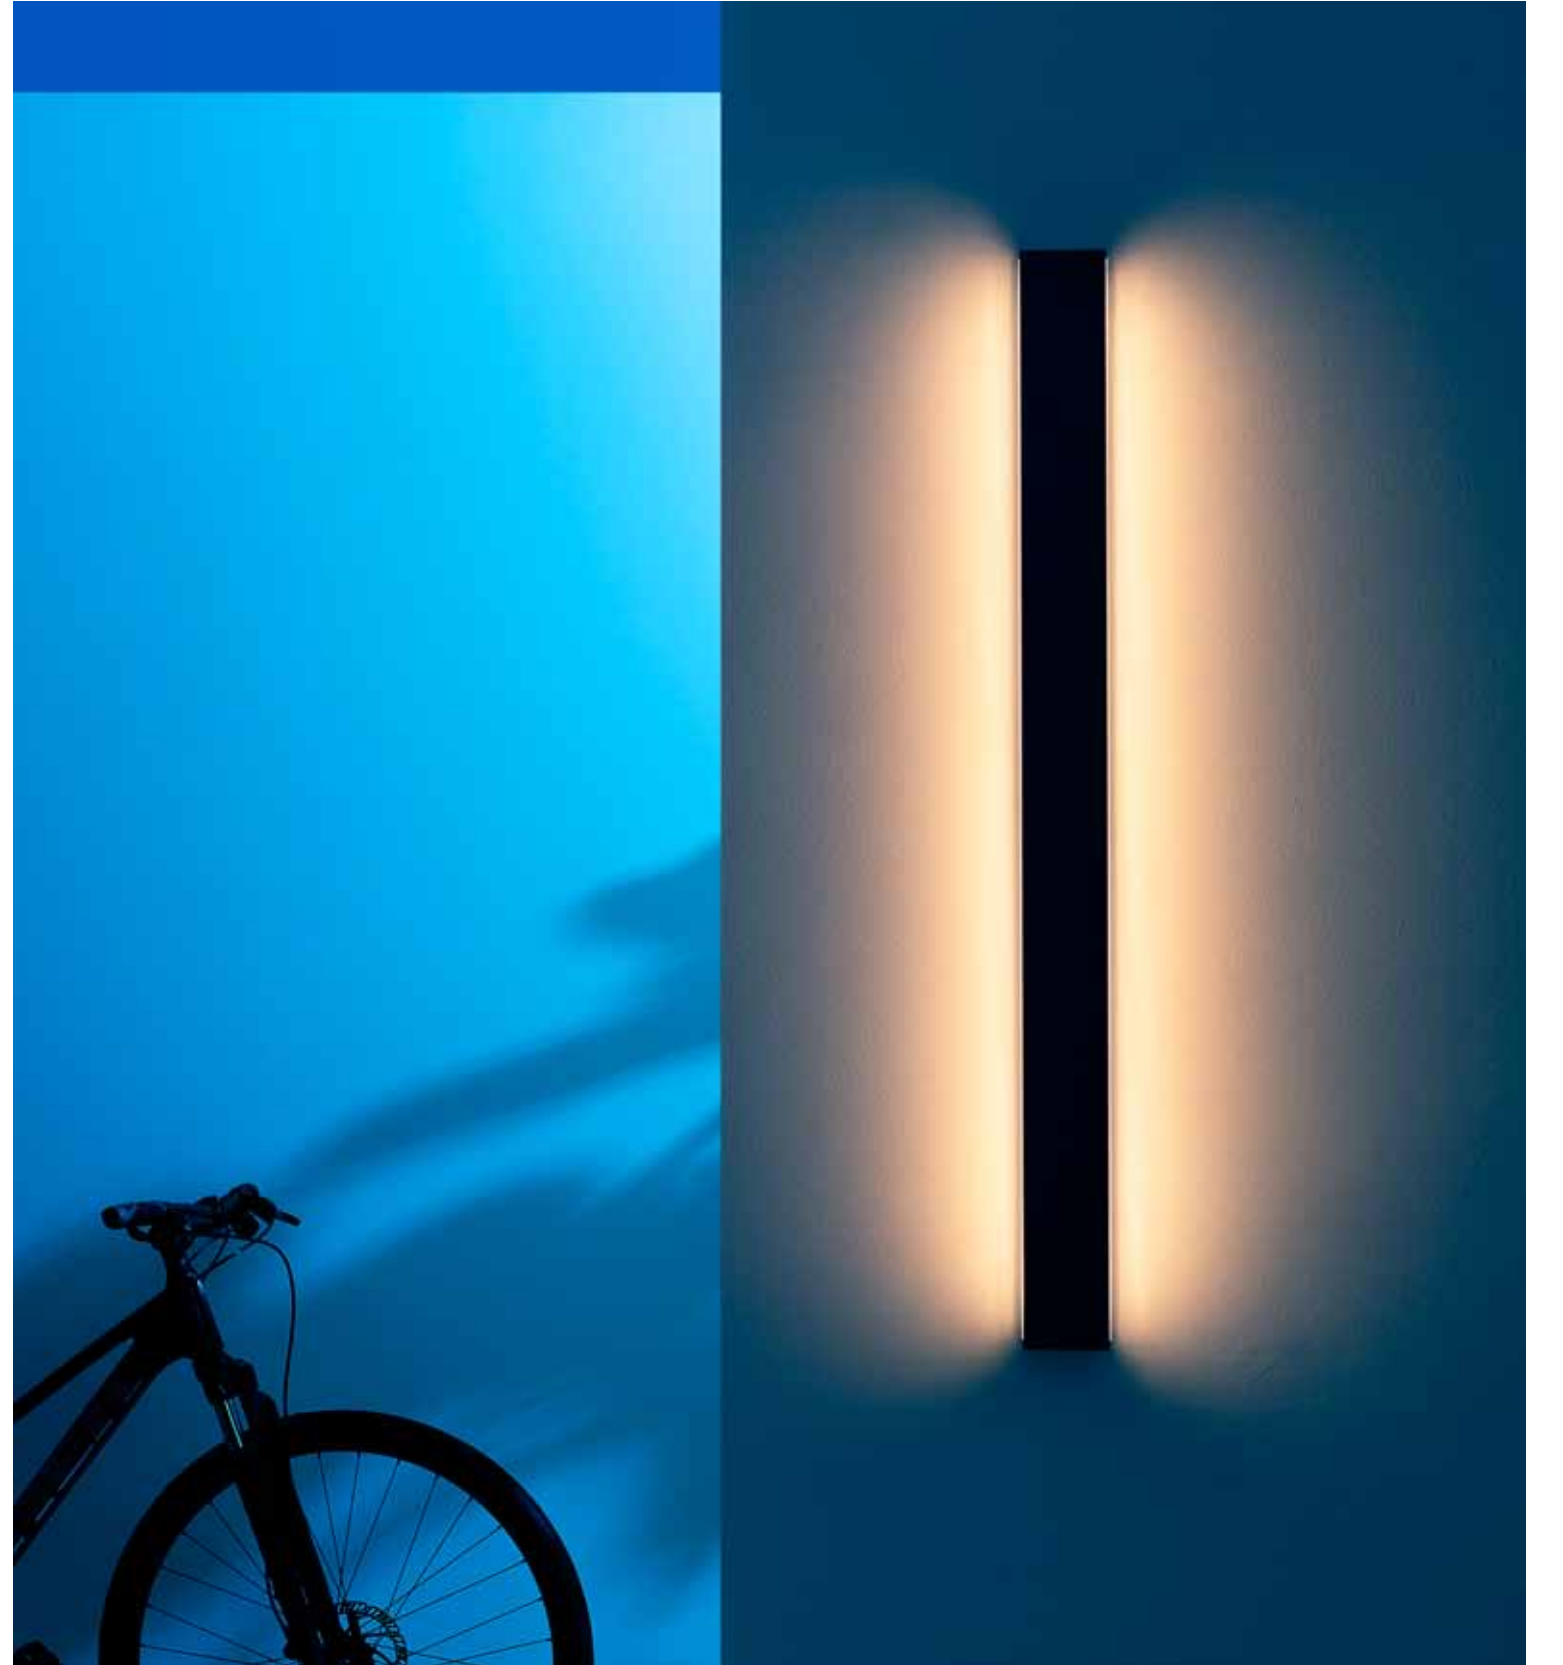

**tratto è una lampada a sospensione dallo stile deciso e le forme ben definite. i materiali autentici e di altissima qualità costituiscono il perfetto equilibrio tra estetica e funzionalità, offrendo un apparecchio dal design unico, senza per questo dover rinunciare alla sua efficienza.**

*tratto is a suspension lamp with a strong style and well-defined shapes. the authentic and high quality materials constitute the perfect balance between aesthetics and functionality, offering a luminaire with a unique design, without having to give up its efficiency.*

*tratto is a versatile lighting fixture, chosen by architects and design studios because it is ideal for both private and professional spaces. the *totalwhite* and *totalblack* finishes express its elegance, the painted brass its decisive character.*

*solution to illuminate any living or  
professional space, combining  
perfect functionality and refined  
aesthetics. the wall itself transforms  
into a flow of light and shadow with  
renewed depth, adding value to  
any interior design.*