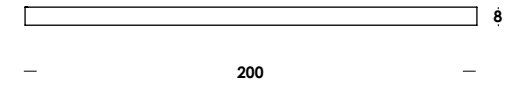

tratto 150/pl dim 0-10
driver a bordo
30w 24V 4200lm 3000K - 230V
fornito con driver e modulo led-strip
driver built-in
luminaire contains driver and led-strip

[istruzioni](#)
instructions

[3D](#)

[data sheet](#)

totalwhite	pl01456	500,00
totalblack	pl01457	500,00
verniciato ottone old/painted old brass	pl01458	630,00

tratto 200/ap dim 0-10
driver remoto
biemissione
2 x 40w 24V 11600lm 3000K - 230V
fornito con driver e modulo led-strip
remote driver
double emission
luminaire contains driver and led-strip

[istruzioni](#)
instructions

[3D](#)

[data sheet](#)

totalwhite	ap01153
totalblack	ap01154
verniciato ottone old/painted old brass	ap01155