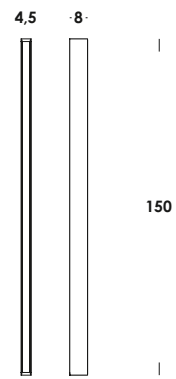

tratto 150/ap dim 0-10
driver a bordo
monoemissione
30w 24V 4200lm 3000K - 230V
fornito con driver e modulo led-strip
driver built-in - mono emission
luminaire contains driver and led-strip

scarica/download

[istruzioni](#)
instructions

[3D](#)

[data sheet](#)

finiture/finishes	codice/code

totalwhite	ap01164
totalblack	ap01165
verniciato ottone old - cavo nero	ap01166
painted old brass - black cable	

tratto 50/pl dim 0-10
driver a bordo
11w 24V 1400lm 3000K - 230V
fornito con driver e modulo led-strip
driver built-in
luminaire contains driver and led-strip

scarica/download

[istruzioni](#)
instructions

[3D](#)

[data sheet](#)

finiture/finishes	codice/code	prezzo/price

totalwhite	pl01450	290,00
totalblack	pl01451	290,00
verniciato ottone old/painted old brass	pl01452	340,00