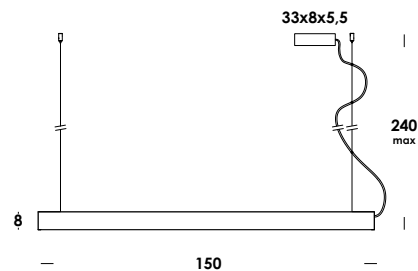

tratto 150/so dim 0-10
dimmerabile da remoto
driver su coprifilo
monoemissione inferiore
30w 24V 4300lm 3000K - 230V
fornito con driver e modulo led-strip
remote dimmable control
driver on canopy - mono emission
luminaire contains driver and led-strip

finiture/finishes	codice/code
totalwhite	so03507
totalblack	so03508
verniciato ottone old - cavo nero painted old brass - black cable	so03509

a richiesta anche in versione monoemissione solo superiore
upper-side mono emission version on demand

scarica/download

[Istruzioni](#)
instructions

[3D](#)

[data sheet](#)

tratto 150/so dim 0-10
dimmerabile da remoto
driver su coprifilo
biemissione
2 x 30w 24V 8600lm 3000K - 230V
fornito con driver e modulo led-strip
remote dimmable control
driver on canopy - double emission
luminaire contains driver and led-strip

totalwhite	so03510
totalblack	so03511
verniciato ottone old - cavo nero painted old brass - black cable	so03512

[Istruzioni](#)
instructions

[3D](#)

[data sheet](#)