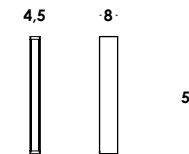

## informazioni tecniche - technical infos

**tratto 50/ap** dim 0-10  
 driver a bordo  
 monoemissione  
 11w 24V 1400lm 3000K - 230V  
 fornito con driver e modulo led-strip

finiture/finishes	codice/code
totalwhite	ap01271
totalblack	ap01272
verniciato ottone old/painted old brass	ap01273