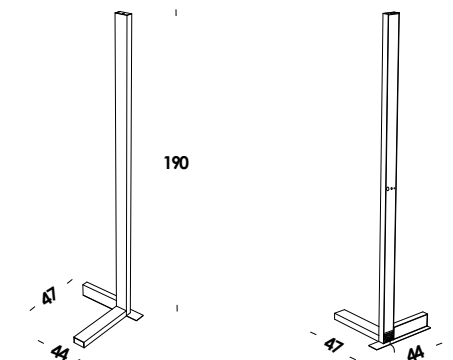

4080 2024

more

informazioni tecniche - technical infos

4080 110/lp dim on/off touch
20w 24V 2500lm 3000K - 230V
fornito con driver e modulo led-strip
luminaire contains driver and led-strip

scarica/download

istruzioni
instructions

3D

data
sheet

finiture/finishes codice/code prezzo/price

absolute-white matt - cavo bianco	Ip00788
totalblack-matt	Ip00789
verniciato ottone-matt - cavo nero	Ip00790
painting brass-matt - black cable	
verniciato glossy fluo giallo/arancio/rosso/verde - cavo nero	Ip007491
painting glossy fluo yellow/orange/red/green - black cable	

4080 190/ph dim on/off touch
doppia accensione/double lighting
35w 24V 4500lm 3000K - 230V
+ led cortesia/courtesy led
2 x 2w 350mA 300lm 3000K
fornito con driver e modulo led-strip
luminaire contains driver and led-strip

scarica/download

istruzioni
instructions

3D

data
sheet

finiture/finishes codice/code prezzo/price

absolute-white matt - cavo bianco	ph00430
totalblack-matt	ph00431
verniciato ottone-matt - cavo nero	ph00432
painting brass-matt - black cable	
verniciato glossy fluo giallo/arancio/rosso/verde - cavo nero	ph00433
painting glossy fluo yellow/orange/red/green - black cable	

4080 è un apparecchio da tavolo o pavimento con struttura in estruso d'alluminio riciclato, finitura verniciato absolute-white matt, totalblack, ottone, glossy fluo giallo/arancio/rosso/verde. multiemissione con luce di cortesia, il connota colore primario led e sorgente lineare ad emissione indiretta con potente led-strip ad alta efficienza (140lm/w). dimmerabile.

4080 is a table or floor luminaire. extruded recycled aluminum structure, finishes painted absolute-white matt, totalblack, brass, glossy fluo yellow/orange/red/green. multi-emission with courtesy light, featuring the four primary led colors, linear main indirect emission source with powerful led-strip high efficiency (140lm/w). dimmable.

a richiesta / on demand
2700K/4000K

a richiesta finitura glossy fluo multicolore
glossy fluo multicolor finish on demand

a richiesta connota colore primario led dim
rosso, blu, verde, giallo con maggiorazione
connotes primary color led dim red, blue,
green, yellow with surcharge on demand