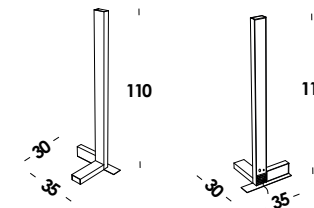

4080 2024

more

informazioni tecniche - technical infos

4080 110/lp dim on/off touch
20w 24V 2500lm 3000K - 230V
fornito con driver e modulo led-strip
luminaire contains driver and led-strip

scarica/download

istruzioni
instructions

3D

data
sheet

finiture/finishes codice/code prezzo/price

absolute-white matt - cavo bianco	Ip00788
totalblack-matt	Ip00789
verniciato ottone-matt - cavo nero	Ip00790
painting brass-matt - black cable	
verniciato glossy fluo giallo/arancio/rosso/verde - cavo nero	Ip007491
painting glossy fluo yellow/orange/red/green - black cable