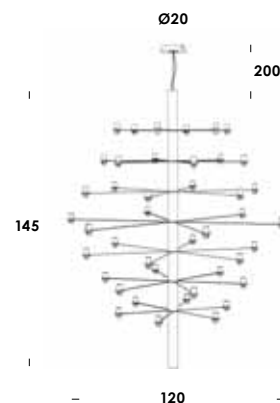

scarled 120/s42 dim 0-10
110w 350mA 11000lm 3000K - 230V
fornito con driver e 42 moduli led
luminaire contains driver
and 42 led modules

totalwhite	so03666
totalblack	so03667
verniciato ottone - nero - cavo nero painted brass - black - black cable	so03668

[istruzioni](#)
instructions

3D

[data](#)
sheet

scarled è un apparecchio soffitto ed a sospensione. struttura completamente in alluminio rotondo cnc. finiture verniciate. led ad alta efficienza integrati. dimmerabile da remoto. le originali finiture *totalwhite*, *totalblack*, verniciato bianco e *bordeaux*, conferiscono il carattere glam sia nelle versioni a plafone che a sospensione di ampie dimensioni connotano lo spazio che le accoglie.

scarled is a ceiling and suspension luminaire aluminum structure. painted finishes. integrated high-efficiency led. remotely dimmable. the original *totalwhite*, *totalblack*, white and *bordeaux* painted finishes lend the glam character to both the ceiling-mounted and large-sized pendant versions and connote the space that welcomes them.

a richiesta 2700/4000K
2700/4000K on demand

altre dimensioni a richiesta
other dimensions on demand

a richiesta verniciato grigio, bordeaux cavo nero con maggiorazione
painted grey, bordeaux black cable with surcharge on demand