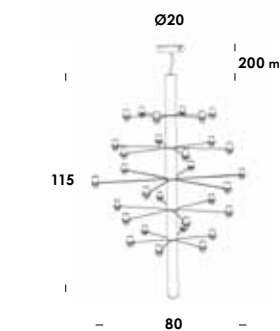

scarled 80/s30 dim 0-10
80w 350mA 8000lm 3000K - 230V
fornito con driver e 30 moduli led
luminaire contains driver
and 30 led modules

totalwhite	so03663
totalblack	so03664
verniciato ottone - nero - cavo nero painted brass - black - black cable	so03665

[istruzioni](#)
instructions

3D

[data](#)
sheet