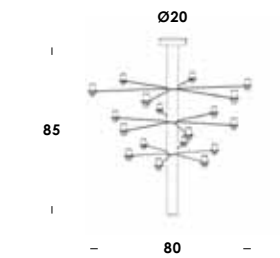

## informazioni tecniche - technical infos

**scarled 80/pi18** dim 0-10  
48w 350mA 4800lm 3000K - 230V  
fornito con driver e 18 moduli led  
luminaire contains driver  
and 18 led modules

finiture/finishes	codice/code
totalwhite	pi02037
totalblack	pi02038
verniciato ottone - nero painted brass - black	pi02039