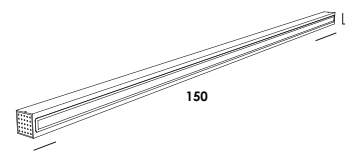

museum 150/sp dim 0-10
30w 24V 4300lm 3000K - 230V
fornito con driver e modulo led-strip
luminaire contains driver and led-strip

<i>totalwhite</i>	sp01372
<i>totalblack</i>	sp01373
verniciato ottone old/painted old brass	sp01374

1. scarica/download
2. [Istruzioni instructions](#)
   - [3D](#)
   - [data sheet](#)