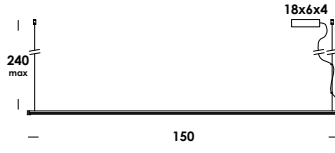

mini.ma 150/so dim 0-10
21w 24V 1500lm 3000K - 230V
fornito con driver e modulo led-strip
luminaire contains driver and led-strip

download
[Istruzioni instructions](#) [3D](#) [data sheet](#)