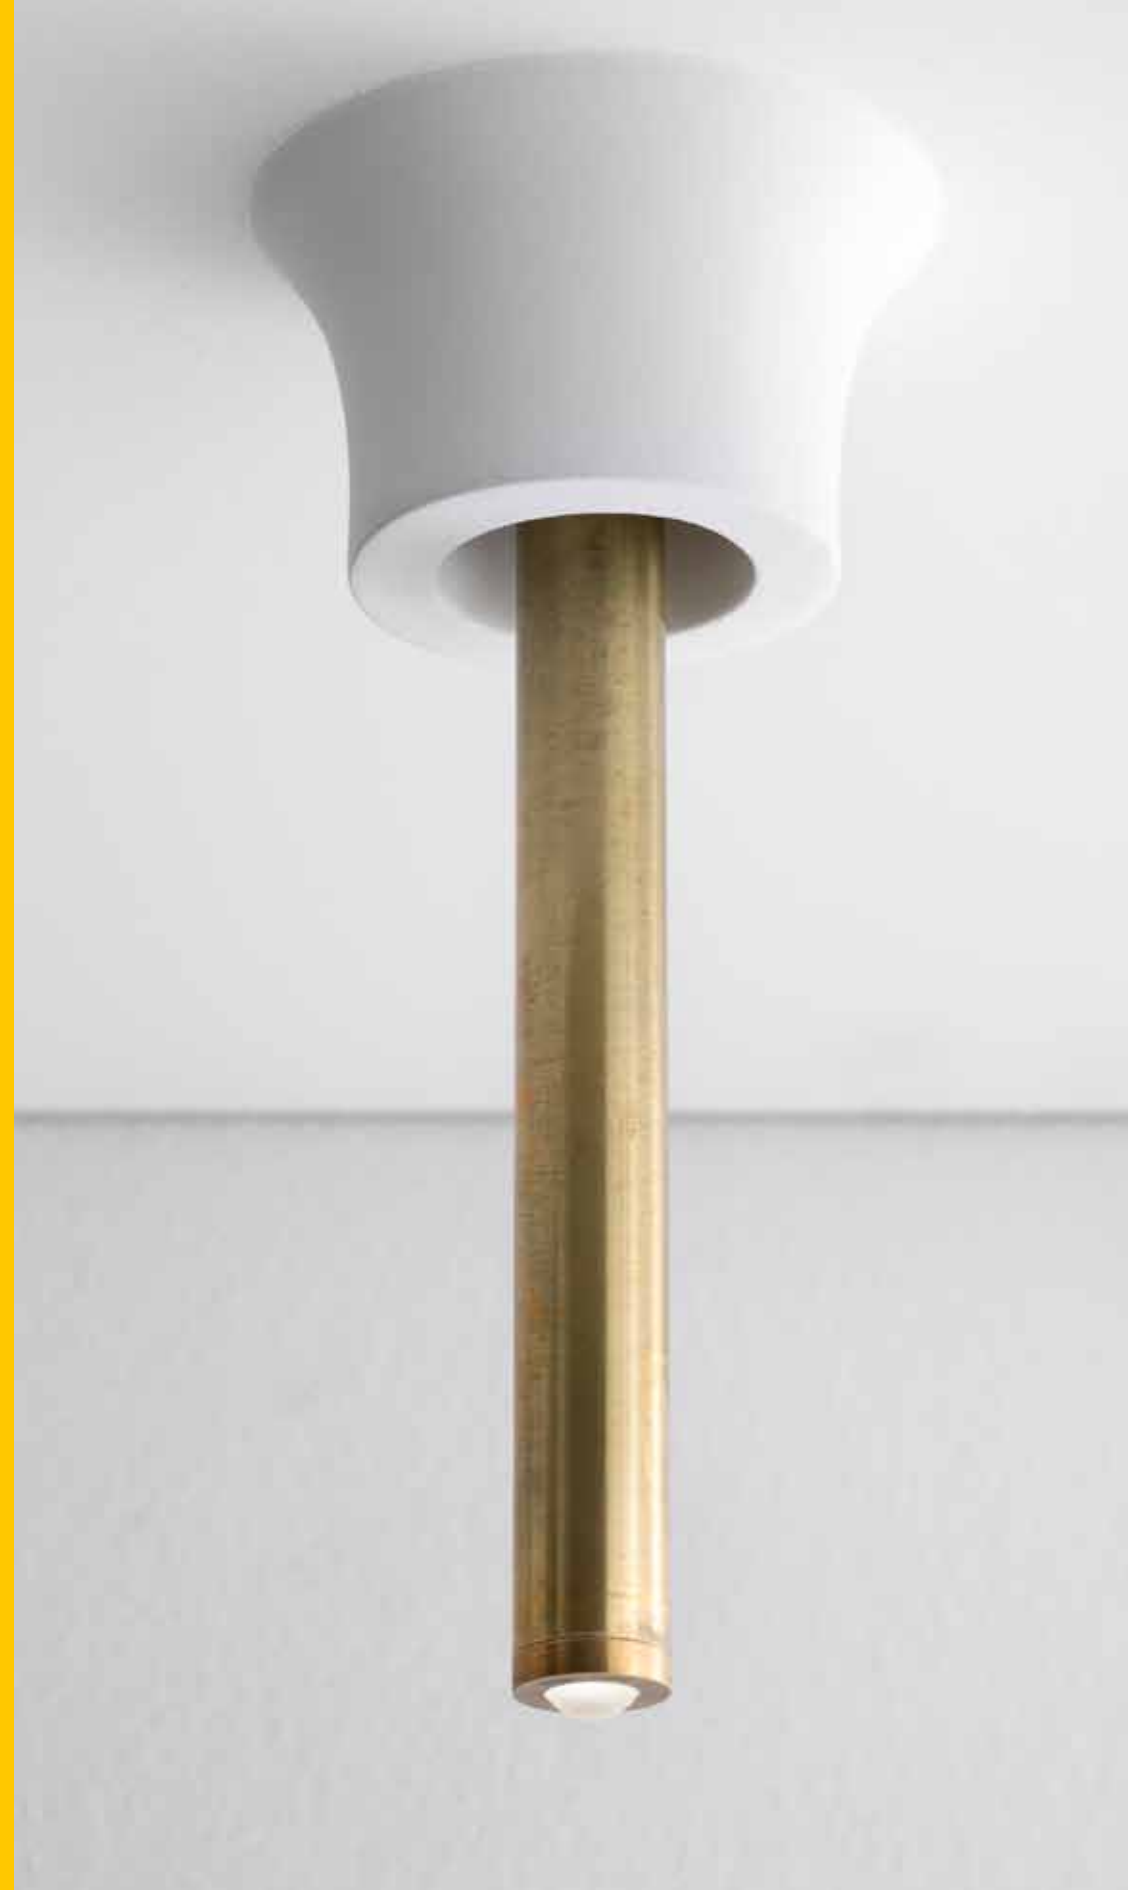

incasso **treunoquattro**

l'essenza del progetto

A minimalist, brightly lit gallery space with white walls and ceiling. Two cylindrical recessed lights are mounted on the ceiling. The floor is a light-colored, reflective surface. A large, black, sans-serif text projection is visible on the left wall, reading "a designer is a planner with an aesthetic sense".

*recessed luminaire that
can be integrated into
different types of private,
public and commercial
environments. the
particular shape of the
natural plaster body
perfectly integrated into
the false ceiling and the
brass or black tube that
contains the light source
gives it originality.*

a richiesta dimmerabile da remoto/dali con maggiorazione remote dimmable/dali with surcharge on demand

lo spot **treunoquattro** è un incasso con corpo in gesso a scomparsa nel controsoffitto o controparete con modulo *led* integrato dimmerabile. diffusore in pmma opale antiriflesso. spot 314 è disponibile in due potenze da 3,5w e *plus* da 6w per prestazioni ancora migliori ed altissima efficienza. disponibile anche in versione tubetto verniciato nero o ottone naturale, con lunghezza 11,5cm, diametro 12mm e potenza 4w.

incasso treunoquattro is a recessed spotlight with a plaster body that disappears into the false ceiling or false wall with integrated dimmable led module. diffuser in anti-reflective opal pmma. incasso 314 recessed spotlight is available in two versions: 3,5w and 6w plus version for even better performance and efficiency. the spot line is also available in the tubetto version in black painted or natural brass, element of 11.5cm, 12mm diameter and power of 4w.