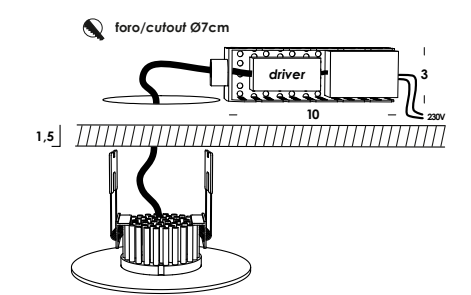

incasso **treottozero** 2022

treottozero/incasso dim triac
 6w 350mA 840lm 60° 3000K - 230V
 fornito con *driver* e modulo led
luminaire contains driver and led

download

finiture/finishes	codice/code
bianco/white	inc00088
nero/black	inc00089
verniciato ottone/painted brass	inc00090