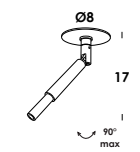

finiture/finishes	codice/code
totalwhite	inc00065
totalblack	inc00066
grigio/grey	inc00067
verniciato ottone/painted brass	inc00068
nero - verniciato ottone/black - painted brass	inc00069

versione snodo a richiesta
 joint version on demand