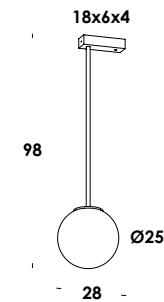

t.ball is a ceiling luminaire with raw brass/iron painted. diffuser in blown glass clear. opal matt glass on demand. led module main voltage. remote dimmable.

t.ball 2018

t.ball 35/pl dim 0-10
7,5w 700mA 810lm 3000K - 230V
fornito con driver e modulo led
luminaire contains driver and led

scarica/download

[Istruzioni](#)
instructions

[3D](#)

[data](#)
sheet

t.ball 70/pl dim 0-10
7,5w 700mA 810lm 3000K - 230V
fornito con driver e modulo led
luminaire contains driver and led

scarica/download

[Istruzioni](#)
instructions

[3D](#)

[data](#)
sheet

t.ball 100/pl dim 0-10
7,5w 700mA 810lm 3000K - 230V
fornito con driver e modulo led
luminaire contains driver and led

scarica/download

[Istruzioni](#)
instructions

[3D](#)

[data](#)
sheet