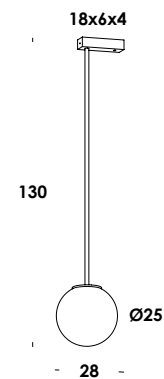

t.ball is a ceiling luminaire with raw brass/iron painted. diffuser in blown glass clear. opal matt glass on demand. led module main voltage. remote dimmable.

t.ball 2018

t.ball 35/pl dim 0-10
7,5w 700mA 810lm 3000K - 230V
fornito con driver e modulo led
luminaire contains driver and led

scarica/download

[Istruzioni](#)
instructions

[3D](#)

[data](#)
sheet

t.ball 70/pl dim 0-10
7,5w 700mA 810lm 3000K - 230V
fornito con driver e modulo led
luminaire contains driver and led

scarica/download

[Istruzioni](#)
instructions

[3D](#)

[data](#)
sheet

t.ball 100/pl dim 0-10
7,5w 700mA 810lm 3000K - 230V
fornito con driver e modulo led
luminaire contains driver and led

scarica/download

[Istruzioni](#)
instructions

[3D](#)

[data](#)
sheet