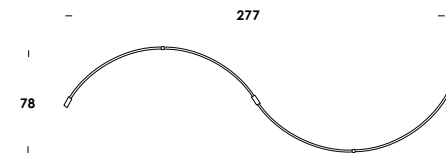

suymuri trapeze hi
200+150+200+50/sp dim 0-10
110w 24V 13000lm 3000K - 230V
fornito con driver e modulo led-strip
luminaire contains driver and led-strip

finiture/finishes codice/code

totalwhite sp01501
totalblack sp01502
verniciato ottone old/painted old brass sp01503

suymuri trapeze low
150+100+150+200/sp dim 0-10
110w 24V 13000lm 3000K - 230V
fornito con driver e modulo led-strip
luminaire contains driver and led-strip

totalwhite sp01504
totalblack sp01505
verniciato ottone old/painted old brass sp01506

suymuri double elle low
100+150+74/sp dim 0-10
60w 24V 7000lm 3000K - 230V
fornito con driver e modulo led-strip
luminaire contains driver and led-strip

totalwhite sp01507
totalblack sp01427
verniciato ottone old/painted old brass sp01428

suymuri rectangle
150+190+150+190/sp dim 0-10
125w 24V 14500lm 3000K - 230V
fornito con driver e modulo led-strip
luminaire contains driver and led-strip

totalwhite sp01429
totalblack sp01430
verniciato ottone old/painted old brass sp01431

suymuri quadro
150+150+150+150/sp dim 0-10
110w 24V 12500lm 3000K - 230V
fornito con driver e modulo led-strip
luminaire contains driver and led-strip

totalwhite sp01432
totalblack sp01433
verniciato ottone old/painted old brass sp01434

suymuri novanta°
150+150+150+65/sp dim 0-10
110w 24V 13000lm 3000K - 230V
fornito con driver e modulo led-strip
luminaire contains driver and led-strip

totalwhite sp01435
totalblack sp01436
verniciato ottone old/painted old brass sp01437

suymuri tregradi
100+50+150+100/sp dim 0-10
80w 24V 8500lm 3000K - 230V
fornito con driver e modulo led-strip
luminaire contains driver and led-strip

totalwhite sp01438
totalblack sp01439
verniciato ottone old/painted old brass sp01440