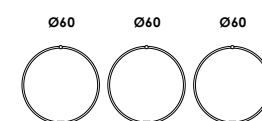

suymuri tondo single
160/sp incasso dim 0-10
98w 24V 10800lm 3000K - 230V
fornito con driver remoto e modulo led-strip
luminaire contains remote driver and led-strip

totalwhite sp01450
totalblack sp01451
verniciato ottone old/painted old brass sp01452