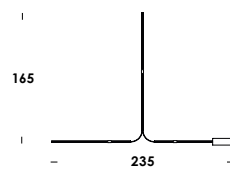

suymuri trapeze low
150+100+150+200/sp dim 0-10
110w 24V 13000lm 3000K - 230V
fornito con driver e modulo led-strip
luminaire contains driver and led-strip

totalwhite sp01504
totalblack sp01505
verniciato ottone old/painted old brass sp01506