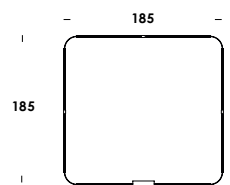

suymuri rectangle
150+190+150+190/sp dim 0-10
125w 24V 14500lm 3000K - 230V
fornito con driver e modulo led-strip
luminaire contains driver and led-strip

totalwhite sp01429
totalblack sp01430
verniciato ottone old/painted old brass sp01431