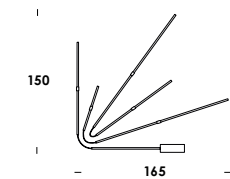

suymuri novanta°
150+150+150+65/sp dim 0-10
110w 24V 13000lm 3000K - 230V
fornito con driver e modulo led-strip
luminaire contains driver and led-strip

totalwhite sp01435
totalblack sp01436
verniciato ottone old/painted old brass sp01437