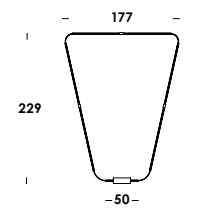

suymuri trapeze hi
200+150+200+50/sp dim 0-10
110w 24V 13000lm 3000K - 230V
fornito con driver e modulo led-strip
luminaire contains driver and led-strip

finiture/finishes codice/code

totalwhite sp01501
totalblack sp01502
verniciato ottone old/painted old brass sp01503

suymuri trapeze low
150+100+150+200/sp dim 0-10
110w 24V 13000lm 3000K - 230V
fornito con driver e modulo led-strip
luminaire contains driver and led-strip

totalwhite sp01504
totalblack sp01505
verniciato ottone old/painted old brass sp01506

suymuri double elle low
100+150+74/sp dim 0-10
60w 24V 7000lm 3000K - 230V
fornito con driver e modulo led-strip
luminaire contains driver and led-strip

totalwhite sp01507
totalblack sp01427
verniciato ottone old/painted old brass sp01428

suymuri rectangle
150+190+150+190/sp dim 0-10
125w 24V 14500lm 3000K - 230V
fornito con driver e modulo led-strip
luminaire contains driver and led-strip

totalwhite sp01429
totalblack sp01430
verniciato ottone old/painted old brass sp01431

suymuri quadro
150+150+150+150/sp dim 0-10
110w 24V 12500lm 3000K - 230V
fornito con driver e modulo led-strip
luminaire contains driver and led-strip

totalwhite sp01432
totalblack sp01433
verniciato ottone old/painted old brass sp01434

suymuri novanta°
150+150+150+65/sp dim 0-10
110w 24V 13000lm 3000K - 230V
fornito con driver e modulo led-strip
luminaire contains driver and led-strip

totalwhite sp01435
totalblack sp01436
verniciato ottone old/painted old brass sp01437

suymuri tregradi
100+50+150+100/sp dim 0-10
80w 24V 8500lm 3000K - 230V
fornito con driver e modulo led-strip
luminaire contains driver and led-strip

totalwhite sp01438
totalblack sp01439
verniciato ottone old/painted old brass sp01440