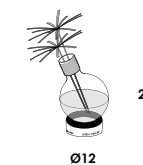

corpo in vetro trasparente con supporto in gomma e base in alluminio. comando on/off su cavo e driver su spina. modulo led integrato. disponibile in versione ricaricabile con modulo led dimmerabile e comando push on/off sulla base. adatta anche per esterni.

transparent glass body with rubber support and base in aluminium. on/off control on cable and driver on plug. integrated led module. available rechargeable version with dimmable led module and push on/off control on the base. also suitable for outdoor use.

bulbo vaso led 2016 - 2022

bulbo vaso led on/off
1,2w 350mA 200lm 3000K - 230V
fornito con driver e modulo led
luminaire contains driver and led

download

more

finiture/finishes

codice/code

vetro borosilicato trasparente
alluminio naturale/verniciato nero
base supporto in gomma nera
borosilicated clear glass
natural aluminium/painted black
black rubber support

obj00004

bulbo vaso led push dim on/off
ricaricabile / rechargeable usb-c
1,2w 3,7V-2400mAh 200lm 3000K - 230V
durata 12h / tempo di ricarica 5h - circa
autonomy battery 12h / charging time
5h - circa

download

vetro borosilicato trasparente
alluminio naturale/verniciato nero
base supporto in gomma nera

obj00034

apparecchio mobile da tavolo on/off push dim
batteria sostituibile, ricarica via porta usb-c / usb con spina AC 230V
borosilicated clear glass
natural aluminium/painted black
black rubber support
mobile table lamp on/off push dim
replaceable battery, usb charging usb-c / usb plug AC 230V