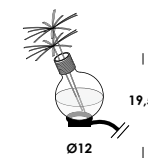

*the bulb vase is born a ready-made: a simple bulb bulb at the end of its life becomes an object and turns on for other functions ... bulb's second life!*

corpo in vetro trasparente con supporto in gomma e base in alluminio. comando on/off su cavo e driver su spina. modulo led integrato. disponibile in versione ricaricabile con modulo led dimmerabile e comando push on/off sulla base. adatta anche per esterni.

## bulbo vaso led 2016 - 2022

**bulbo vaso led on/off**  
1,2w 350mA 200lm 3000K - 230V  
fornito con driver e modulo led  
luminaire contains driver and led

download

more

finiture/finishes

codice/code

vetro borosilicato trasparente  
alluminio naturale/verniciato nero  
base supporto in gomma nera  
borosilicated clear glass  
natural aluminium/painted black  
black rubber support