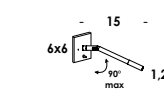

puntina 10/ap sx
dim on/off touch - usb
2w 500mA 190lm 3000K - 230V
fornito con driver e modulo led
luminaire contains driver and led

download