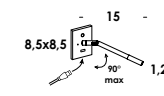

puntina 10/ap incasso on/off
2w 500mA 190lm 3000K - 230V
fornito con driver e modulo led
luminaire contains driver and led

download