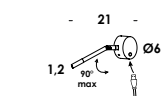

puntina 10/ap dx
dim on/off touch - usb
2w 500mA 190lm 3000K - 230V
fornito con driver e modulo led
luminaire contains driver and led

download