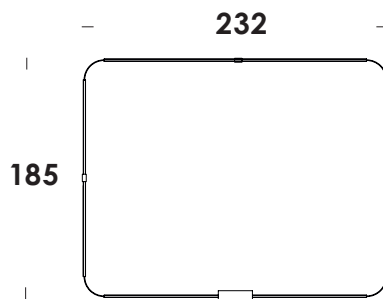

with compliments of vesoi-italia.

grazie per aver scelto un nostro prodotto!
thank you for choose vesoi luminaire!

Vesoi

scheda tecnica/data sheet

nome/name: **suymuri rectangle** 150+190+150+190/sp dim 0-10

anno/year: **2022**

descrizione/description

composizione da parete/soffitto di elementi con corpo in alluminio da 150 e 190cm collegati fra loro con blocchi di raccordo, modulari, angolo o con cavo elettrico.

wall/ceiling composition of elements with aluminum body from 150 and 190cm connected to each other with connecting blocks, modular, corner or with electric cable.

caratteristiche/feature

tipologia/typology

codice articolo e finitura/code and finish

soffitto/parete

sp01429 - totalwhite

sp01430 - totalblack

sp01431 - verniciato ottone old
painted old brass

dimensioni/dimensions

lunghezza cavo/cable lenght

colore cavo/cable color

opzionale/on demand

L.232 x h.185 cm

-

-

specifiche a richiesta

categoria/category

sorgente/source

potenza/power

ingresso/input

uscita/output

flusso luminoso/luminous flux

compatibilità/compatibility

temperatura colore/color temperature

ICR/CRI

ottica/lens

alimentatore/driver

modulo led-strip

125w

230V

24V

14500lm

E

3000K

90

-

incluso

fotometria non disponibile
photometry not available