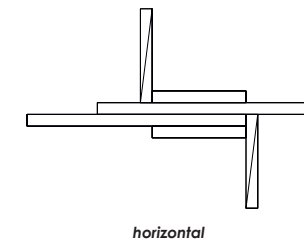

finiture/finishes	codice/code
DF unusual L 520/sp color-bicolor dim 0-10 70w 24V - 230V fornito con driver remoto e modulo led-strip luminaire contains remote driver and led-strip	alluminio - opale - color-bicolor a scelta / aluminium - opal - color-bicolor at your choice sp01471
DF unusual L 520/sp w-white dim 0-10 70w 24V 5200lm 3000K - 230V fornito con driver remoto e modulo led-strip luminaire contains remote driver and led-strip	alluminio - opale / aluminium - opal sp01472
DF unusual L 520/sp w-white dim 0-10 plus 210w 24V 22850lm 3000K - 230V fornito con driver remoto e modulo led-strip luminaire contains remote driver and led-strip	alluminio - opale / aluminium - opal sp01473

DF parallel L 400/sp color-bicolor dim 0-10 53w 24V - 230V fornito con driver remoto e modulo led-strip luminaire contains remote driver and led-strip	alluminio - opale - color-bicolor a scelta / aluminium - opal - color-bicolor at your choice sp01474
DF parallel L 400/sp w-white dim 0-10 53w 24V 4000lm 3000K - 230V fornito con driver remoto e modulo led-strip luminaire contains remote driver and led-strip	alluminio - opale / aluminium - opal sp01475
DF parallel L 400/sp w-white dim 0-10 plus 160w 24V 17000lm 3000K - 230V fornito con driver remoto e modulo led-strip luminaire contains remote driver and led-strip	alluminio - opale / aluminium - opal sp01476