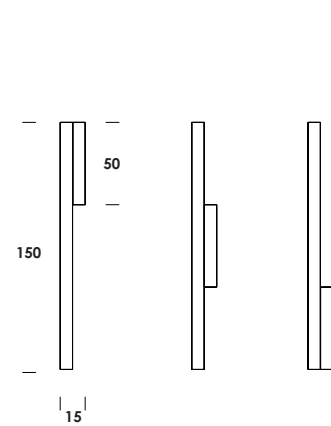

DF parallel L 200/sp
color-bicolor dim 0-10
26w 24V - 230V
fornito con driver remoto e modulo led-strip
luminaire contains remote driver and led-strip

DF parallel L 200/sp
w-white dim 0-10
26w 24V 2000lm 3000K - 230V
fornito con driver remoto e modulo led-strip
luminaire contains remote driver and led-strip

DF parallel L 200/sp
w-white dim 0-10 **plus**
80w 24V 8800lm 3000K - 230V
fornito con driver remoto e modulo led-strip
luminaire contains remote driver and led-strip

download

alluminio - opale - color-bicolor a scelta / aluminium - opal - color-bicolor at your choice	sp01462

alluminio - opale / aluminium - opal	sp01463

alluminio - opale / aluminium - opal	sp01464