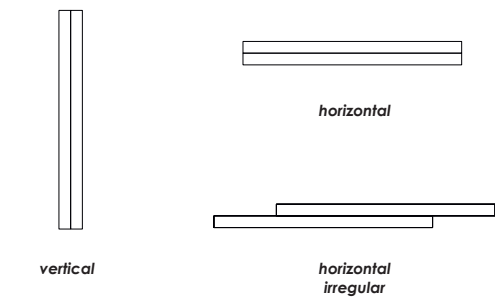

DF parallel L 280/sp
color-bicolor dim 0-10
37w 24V - 230V
fornito con driver remoto e modulo led-strip
luminaire contains remote driver and led-strip

DF parallel L 280/sp
w-white dim 0-10
37w 24V 2800lm 3000K - 230V
fornito con driver remoto e modulo led-strip
luminaire contains remote driver and led-strip

DF parallel L 280/sp
w-white dim 0-10 **plus**
110w 24V 12300lm 3000K - 230V
fornito con driver remoto e modulo led-strip
luminaire contains remote driver and led-strip

download

finiture/finishes	codice/code
alluminio - opale - color-bicolor a scelta / aluminium - opal - color-bicolor at your choice	sp01459

alluminio - opale / aluminium - opal	sp01460

alluminio - opale / aluminium - opal	sp01461

DF cross L 140/sp
color-bicolor dim 0-10
18w 24V - 230V
fornito con driver remoto e modulo led-strip
luminaire contains remote driver and led-strip

DF cross L 140/sp
w-white dim 0-10
18w 24V 1400lm 3000K - 230V
fornito con driver remoto e modulo led-strip
luminaire contains remote driver and led-strip

DF cross L 140/sp
w-white dim 0-10 **plus**
55w 24V 6000lm 3000K - 230V
fornito con driver remoto e modulo led-strip
luminaire contains remote driver and led-strip

download

finiture/finishes	codice/code
alluminio - opale - color-bicolor a scelta / aluminium - opal - color-bicolor at your choice	sp01465

alluminio - opale / aluminium - opal	sp01466

alluminio - opale / aluminium - opal	sp01467