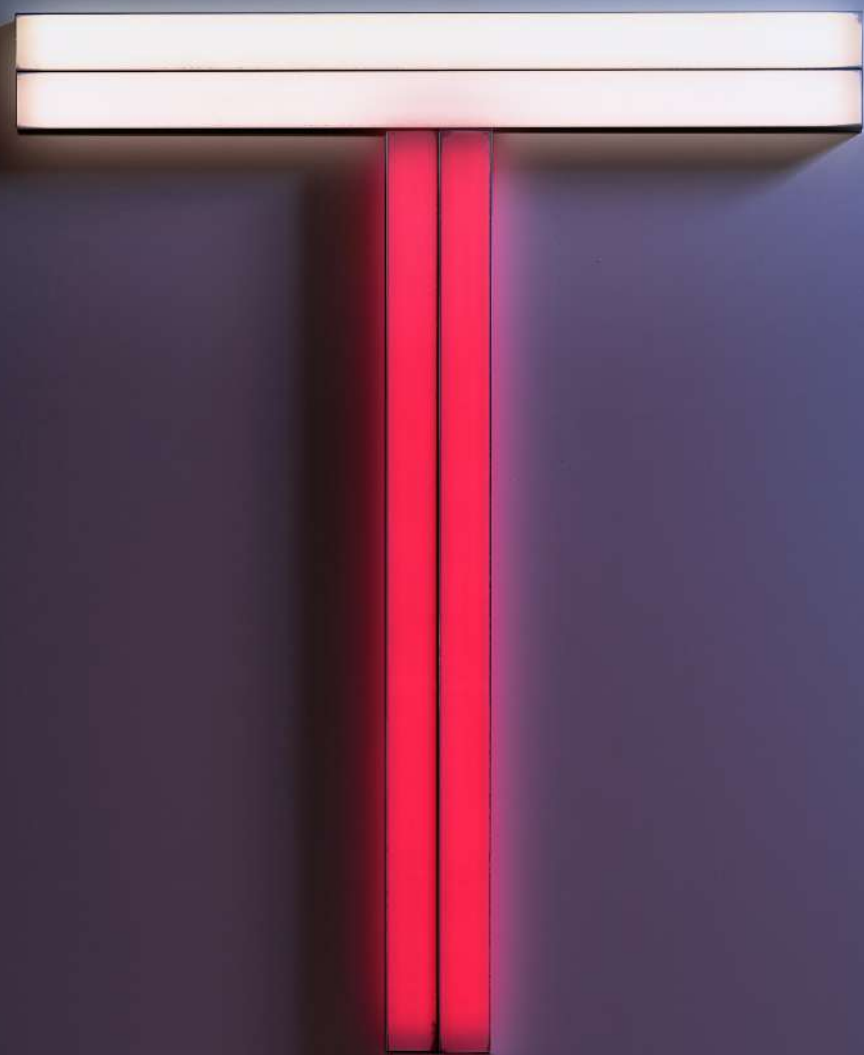

DF T L 480
regular
color
red and white