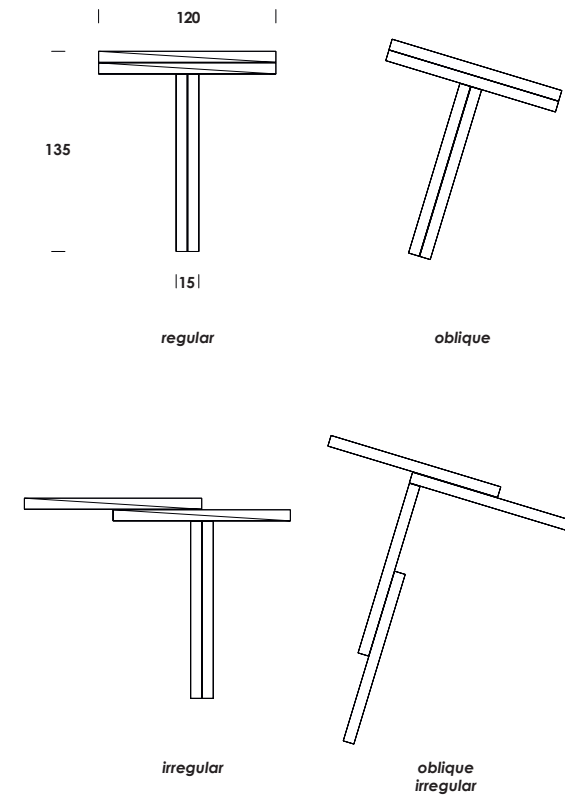

DF T L 480/sp
color-bicolor dim 0-10
65w 24V - 230V
fornito con driver remoto e modulo led-strip
luminaire contains remote driver and led-strip

DF T L 480/sp
w-white dim 0-10
65w 24V 4800lm 3000K - 230V
fornito con driver remoto e modulo led-strip
luminaire contains remote driver and led-strip

DF T L 480/sp
w-white dim 0-10 **plus**
80w 24V 21000lm 3000K - 230V
fornito con driver remoto e modulo led-strip
luminaire contains remote driver and led-strip

download

alluminio - opale - color-bicolor a scelta / aluminium - opal - color-bicolor at your choice	sp01468

alluminio - opale / aluminium - opal	sp01469

alluminio - opale / aluminium - opal	sp01470