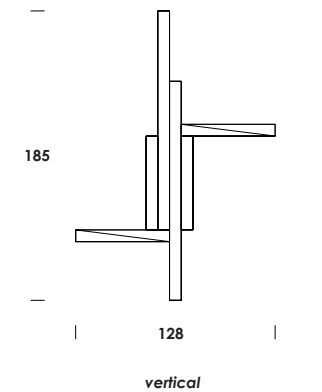

finiture/finishes	codice/code
DF unusual L 520/sp color-bicolor dim 0-10 70w 24V - 230V fornito con driver remoto e modulo led-strip luminaire contains remote driver and led-strip	alluminio - opale - color-bicolor a scelta / aluminium - opal - color-bicolor at your choice sp01471
DF unusual L 520/sp w-white dim 0-10 70w 24V 5200lm 3000K - 230V fornito con driver remoto e modulo led-strip luminaire contains remote driver and led-strip	alluminio - opale / aluminium - opal sp01472
DF unusual L 520/sp w-white dim 0-10 plus 210w 24V 22850lm 3000K - 230V fornito con driver remoto e modulo led-strip luminaire contains remote driver and led-strip	alluminio - opale / aluminium - opal sp01473

DF parallel L 400/sp color-bicolor dim 0-10 53w 24V - 230V fornito con driver remoto e modulo led-strip luminaire contains remote driver and led-strip	alluminio - opale - color-bicolor a scelta / aluminium - opal - color-bicolor at your choice sp01474
DF parallel L 400/sp w-white dim 0-10 53w 24V 4000lm 3000K - 230V fornito con driver remoto e modulo led-strip luminaire contains remote driver and led-strip	alluminio - opale / aluminium - opal sp01475
DF parallel L 400/sp w-white dim 0-10 plus 160w 24V 17000lm 3000K - 230V fornito con driver remoto e modulo led-strip luminaire contains remote driver and led-strip	alluminio - opale / aluminium - opal sp01476