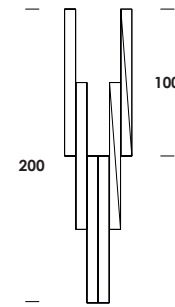

DF parallel L 600/sp  
w-white dim 0-10 **plus**  
235w 24V 26000lm 3000K - 230V  
fornito con driver remoto e modulo led-strip  
luminaire contains remote driver and led-strip

download

regular

regular space