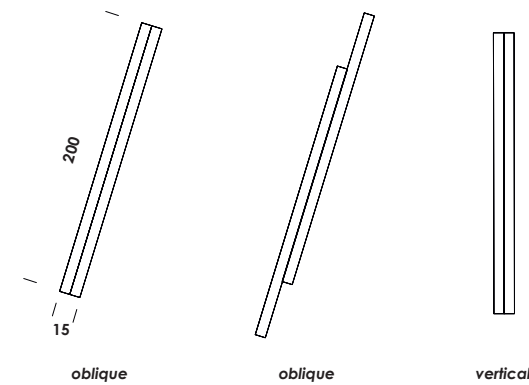

finiture/finishes	codice/code
DF unusual L 520/sp color-bicolor dim 0-10 70w 24V - 230V fornito con driver remoto e modulo led-strip luminaire contains remote driver and led-strip	alluminio - opale - color-bicolor a scelta / aluminium - opal - color-bicolor at your choice sp01471
DF unusual L 520/sp w-white dim 0-10 70w 24V 5200lm 3000K - 230V fornito con driver remoto e modulo led-strip luminaire contains remote driver and led-strip	alluminio - opale / aluminium - opal sp01472
DF unusual L 520/sp w-white dim 0-10 plus 210w 24V 22850lm 3000K - 230V fornito con driver remoto e modulo led-strip luminaire contains remote driver and led-strip	alluminio - opale / aluminium - opal sp01473

DF parallel L 400/sp color-bicolor dim 0-10 53w 24V - 230V fornito con driver remoto e modulo led-strip luminaire contains remote driver and led-strip	alluminio - opale - color-bicolor a scelta / aluminium - opal - color-bicolor at your choice sp01474
DF parallel L 400/sp w-white dim 0-10 53w 24V 4000lm 3000K - 230V fornito con driver remoto e modulo led-strip luminaire contains remote driver and led-strip	alluminio - opale / aluminium - opal sp01475
DF parallel L 400/sp w-white dim 0-10 plus 160w 24V 17000lm 3000K - 230V fornito con driver remoto e modulo led-strip luminaire contains remote driver and led-strip	alluminio - opale / aluminium - opal sp01476