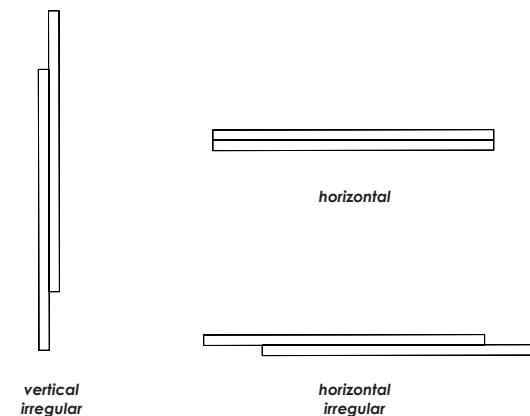

finiture/finishes	codice/code
DF unusual L 520/sp color-bicolor dim 0-10 70w 24V - 230V fornito con driver remoto e modulo led-strip luminaire contains remote driver and led-strip	alluminio - opale - color-bicolor a scelta / aluminium - opal - color-bicolor at your choice sp01471
DF unusual L 520/sp w-white dim 0-10 70w 24V 5200lm 3000K - 230V fornito con driver remoto e modulo led-strip luminaire contains remote driver and led-strip	alluminio - opale / aluminium - opal sp01472
DF unusual L 520/sp w-white dim 0-10 plus 210w 24V 22850lm 3000K - 230V fornito con driver remoto e modulo led-strip luminaire contains remote driver and led-strip	alluminio - opale / aluminium - opal sp01473

DF parallel L 400/sp color-bicolor dim 0-10 53w 24V - 230V fornito con driver remoto e modulo led-strip luminaire contains remote driver and led-strip	alluminio - opale - color-bicolor a scelta / aluminium - opal - color-bicolor at your choice sp01474
DF parallel L 400/sp w-white dim 0-10 53w 24V 4000lm 3000K - 230V fornito con driver remoto e modulo led-strip luminaire contains remote driver and led-strip	alluminio - opale / aluminium - opal sp01475
DF parallel L 400/sp w-white dim 0-10 plus 160w 24V 17000lm 3000K - 230V fornito con driver remoto e modulo led-strip luminaire contains remote driver and led-strip	alluminio - opale / aluminium - opal sp01476