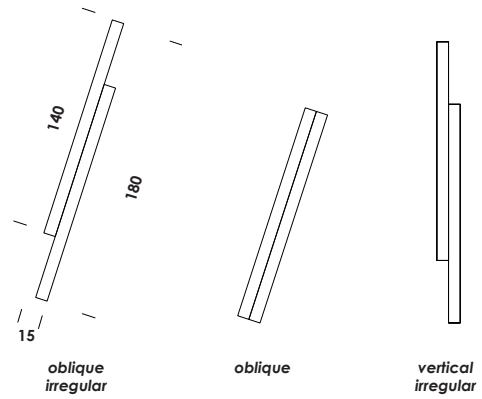

DF parallel L 280/sp
color-bicolor dim 0-10
37w 24V - 230V
fornito con driver remoto e modulo led-strip
luminaire contains remote driver and led-strip

DF parallel L 280/sp
w-white dim 0-10
37w 24V 2800lm 3000K - 230V
fornito con driver remoto e modulo led-strip
luminaire contains remote driver and led-strip

DF parallel L 280/sp
w-white dim 0-10 **plus**
110w 24V 12300lm 3000K - 230V
fornito con driver remoto e modulo led-strip
luminaire contains remote driver and led-strip

download

finiture/finishes	codice/code
alluminio - opale - color-bicolor a scelta / aluminium - opal - color-bicolor at your choice	sp01459

alluminio - opale / aluminium - opal	sp01460

alluminio - opale / aluminium - opal	sp01461

DF cross L 140/sp
color-bicolor dim 0-10
18w 24V - 230V
fornito con driver remoto e modulo led-strip
luminaire contains remote driver and led-strip

DF cross L 140/sp
w-white dim 0-10
18w 24V 1400lm 3000K - 230V
fornito con driver remoto e modulo led-strip
luminaire contains remote driver and led-strip

DF cross L 140/sp
w-white dim 0-10 **plus**
55w 24V 6000lm 3000K - 230V
fornito con driver remoto e modulo led-strip
luminaire contains remote driver and led-strip

download

finiture/finishes	codice/code
alluminio - opale - color-bicolor a scelta / aluminium - opal - color-bicolor at your choice	sp01465

alluminio - opale / aluminium - opal	sp01466

alluminio - opale / aluminium - opal	sp01467