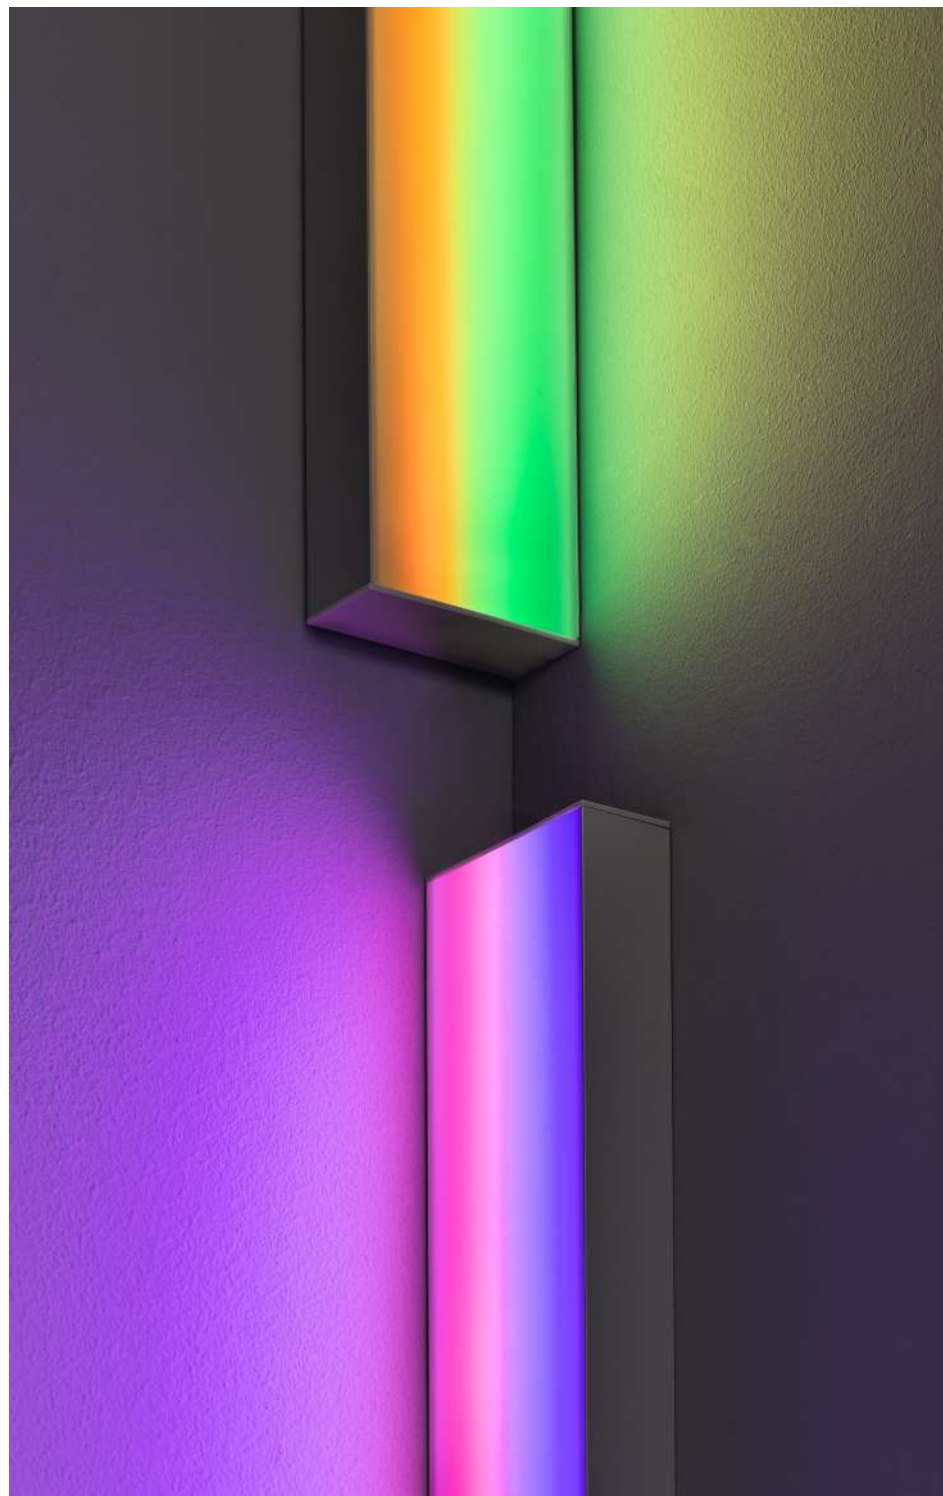

**interagire
con chi
guarda
provocando
suggerzioni
visive**

*interacting
with the viewer,
eliciting visual
suggestions*

single L 150
bicolor
from red on green to yellow on blue