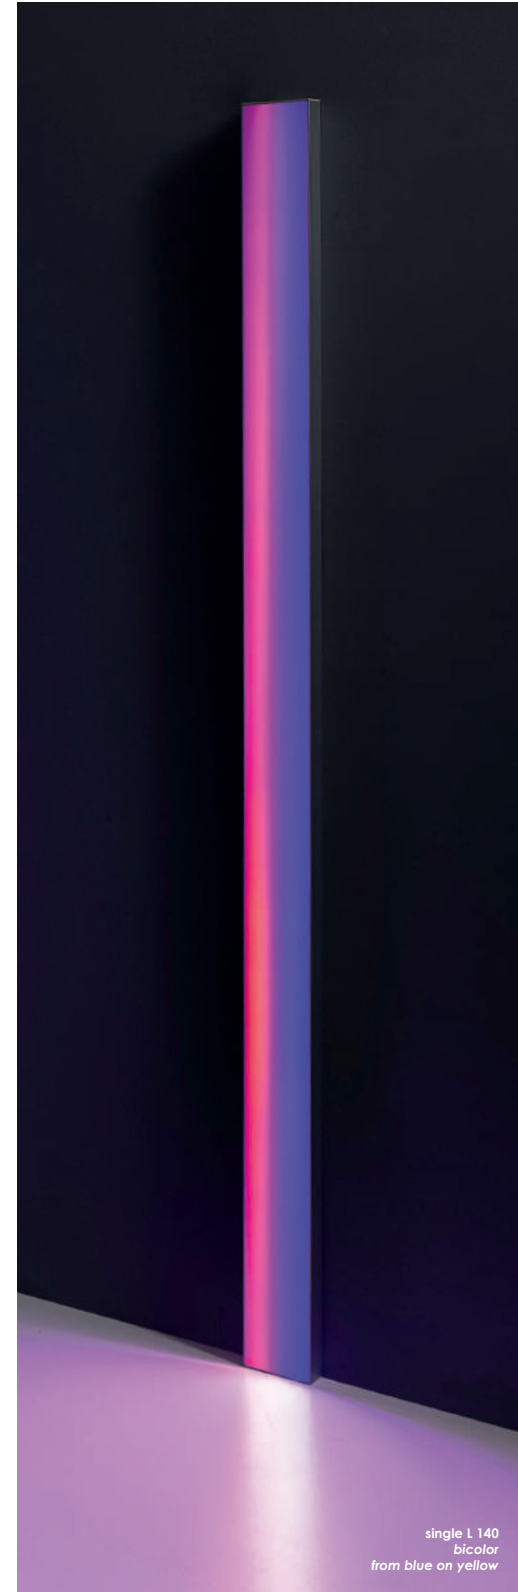

single L 140
bicolor
from blue on yellow

finiture/finishes	codice/code
alluminio - opale - color-bicolor a scelta / aluminium - opal - color-bicolor at your choice	sp01494

DF single L 120/sp
color-bicolor dim 0-10
15w 24V - 230V
fornito con driver remoto e modulo led-strip
luminaire contains remote driver and led-strip

finiture/finishes	codice/code
alluminio - opale / aluminium - opal	sp01486

DF single L 120/sp
w-white dim 0-10
15w 24V 1200lm 3000K - 230V
fornito con driver remoto e modulo led-strip
luminaire contains remote driver and led-strip

finiture/finishes	codice/code
alluminio - opale / aluminium - opal	sp01487

DF single L 120/sp
w-white dim 0-10 **plus**
45w 24V 5200lm 3000K - 230V
fornito con driver remoto e modulo led-strip
luminaire contains remote driver and led-strip

download

finiture/finishes	codice/code
alluminio - opale - color-bicolor a scelta / aluminium - opal - color-bicolor at your choice	sp01495

DF single L 140/sp
color-bicolor dim 0-10
18w 24V - 230V
fornito con driver remoto e modulo led-strip
luminaire contains remote driver and led-strip

finiture/finishes	codice/code
alluminio - opale / aluminium - opal	sp01488

DF single L 140/sp
w-white dim 0-10
18w 24V 1400lm 3000K - 230V
fornito con driver remoto e modulo led-strip
luminaire contains remote driver and led-strip

finiture/finishes	codice/code
alluminio - opale / aluminium - opal	sp01489

DF single L 140/sp
w-white dim 0-10 **plus**
55w 24V 6000lm 3000K - 230V
fornito con driver remoto e modulo led-strip
luminaire contains remote driver and led-strip

download