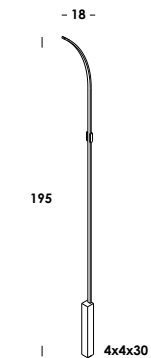

mi giro is a wall lamp with an extruded aluminum structure. painted finish. supplied with *strip-led* and dimmable driver. available in versions with direct or recessed indirect emission.

mi giro 2022

mi giro 190/ap dim 0-10
emissione diretta
direct emission
 40w 24V 5200lm 3000K - 230V
 fornito con *driver* e modulo *led-strip*
luminaire contains driver and led-strip