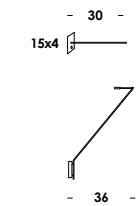

close-up 2015

close-up 50/ap dim triac
3w 700mA 270lm 3000K - 230V
fornito con driver e modulo led
luminaire contains driver and led

download