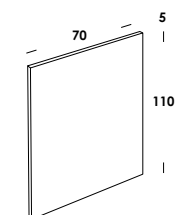

finiture/finishes codice/code prezzo/price

300 accessorio nacchera

pendaglio nacchera Ø 12cm cristallo rosso
su cavo in nylon incolore acc00496
*heavy pendant murano glass Ø 12 clear red
with clear nylon wire to hang over*

pendaglio nacchera Ø 12cm cristallo bianco
su cavo in nylon incolore acc00497
*heavy pendant murano glass Ø 12 clear white
with clear nylon wire to hang over*

304 accessorio sasso

sasso solido 4x6cm vetro murano giallo su cavo in nylon incolore acc00644
*stone pendant solid yellow murano glass 4x6cm
with clear nylon wire to hang over*

sasso solido 4x6cm vetro murano blu su cavo in nylon incolore acc00645
*stone pendant solid blu murano glass 4x6cm
with clear nylon wire to hang over*

303 accessorio lettera a-z

lettera a scelta in acciaio A.430 lucido acc00500
con magnete e cavo in nylon
*letter on demand in A.430 polished with clear nylon
wire to hang over and magnetic support*

306 accessorio tela grande

tela bianco tramata spalla 5cm - dimensione 70x110cm acc00526
white canvas fikness 5cm - dimensions 70x110cm

331 accessorio tela media

tela bianco tramata spalla 5cm - dimensioni 50x70cm acc00664
white canvas fikness 5cm - dimensions 50x70cm

305 accessorio tela piccola

tela bianco tramata spalla 5cm - dimensioni 40x50cm acc00527
white canvas fikness 5cm - dimensions 40x50cm