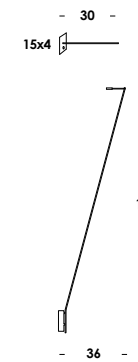

close-up 140/ap dim triac
3w 700mA 270lm 3000K - 230V
fornito con driver e modulo led
luminaire contains driver and led

download