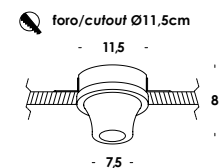

designer is a pla

lo spot treunoquattro è un faretto da incasso con corpo in gesso a scomparsa in controsoffitto o controparete, modulo led integrato dimmerabile. diffusore in pmma opale antiriflesso. spot 314 faretto ad incasso è disponibile in due versioni quella da 3,5w e la versione spot 314 plus da 6w per prestazioni ancora più performanti. la linea spot è disponibile anche in versione tubetto in alluminio verniciato nero o ottone naturale, con lunghezza 11,5cm, diametro 12mm e potenza 4w.

incasso treunoquattro is a recessed spotlight with a plaster body that disappears into the false ceiling or false wall, integrated dimmable led module. diffuser in anti-reflective opal pmma. incasso 314 recessed spotlight is available in two versions: the 3,5w version and the 6w spot 314 plus version for even better performance. the spot line is also available in the tubetto version in black painted aluminium or natural brass, element of 11.5cm, 12mm diameter and power of 4w.

incasso treunoquattro 2019