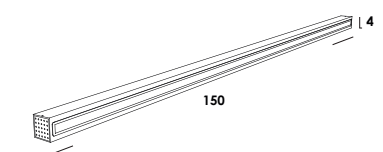

museum 150/sp dim 0-10
30w 24V 4300lm 3000K - 230V
fornito con driver e modulo led-strip
luminaire contains driver and led-strip

download

totalwhite	sp01372
totalblack	sp01373
verniciato ottone old/painted old brass	sp01374

museum è un apparecchio parete/soffitto. corpo in alluminio, finitura verniciato. led e driver dimmerabili integrati. ideale per l'illuminazione di grandi spazi creando una luce geometrica e diffusa, anche in composizioni personalizzate, in grado di rispettare il contesto preesistente.

museum is a wall/ceiling luminaire. aluminium body in painted finish. led and dimmable driver integrated. ideal for lighting large spaces, creating a geometric and diffused light, even in customized compositions, able to respect the existing context.