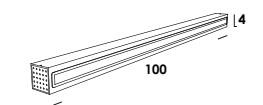

museum 2022

museum 50/sp dim 0-10
10w 24V 1400lm 3000K - 230V
fornito con driver e modulo led-strip
luminaire contains driver and led-strip

download

finiture/finishes	codice/code
totalwhite	sp01366
totalblack	sp01367
verniciato ottone old/painted old brass	sp01368

museum 100/sp dim 0-10
20w 24V 2800lm 3000K - 230V
fornito con driver e modulo led-strip
luminaire contains driver and led-strip

download

totalwhite	sp01369
totalblack	sp01370
verniciato ottone old/painted old brass	sp01371

museum 150/sp dim 0-10
30w 24V 4300lm 3000K - 230V
fornito con driver e modulo led-strip
luminaire contains driver and led-strip

download

totalwhite	sp01372
totalblack	sp01373
verniciato ottone old/painted old brass	sp01374

museum è un apparecchio parete/soffitto. corpo in alluminio, finitura verniciato. led e driver dimmerabili integrati. ideale per l'illuminazione di grandi spazi creando una luce geometrica e diffusa, anche in composizioni personalizzate, in grado di rispettare il contesto preesistente.

museum is a wall/ceiling luminaire. aluminium body in painted finish. led and dimmable driver integrated. ideal for lighting large spaces, creating a geometric and diffused light, even in customized compositions, able to respect the existing context.