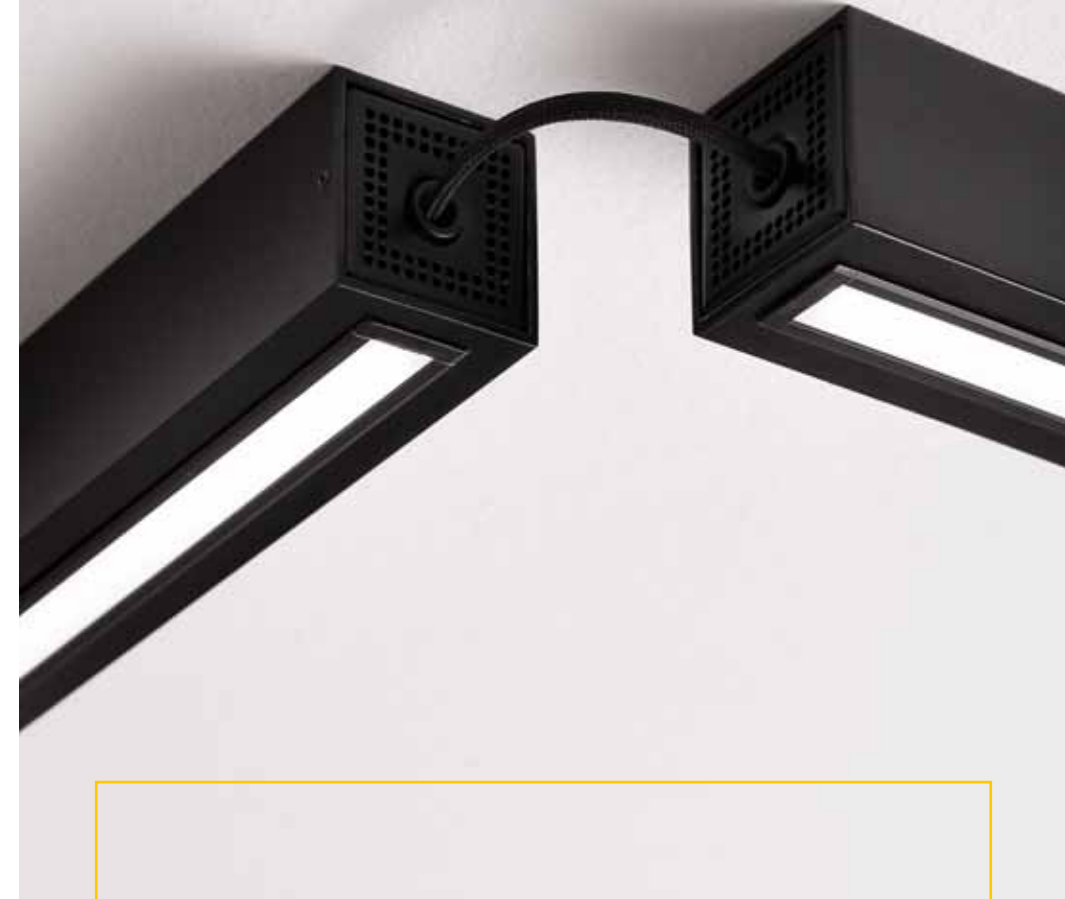

museum interpreta in chiave led contemporanea l'essenza del tubo fluorescente all'interno di un profilo in alluminio, un apparecchio illuminante modulare che può essere installato da solo come singolo elemento, oppure creare un sistema di illuminazione continua. un forte significato simbolico che riporta nel nome stesso la sua essenza.

museum interprets the fluorescent tube in a contemporary led key. inside an aluminum profile, a modular lighting fixture that can be installed alone as a single element, or create a continuous lighting system. the linear container element houses the easily integrated electronics.