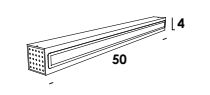

museum 2022