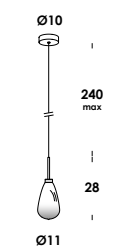

museum 150/sp dim 0-10
30w 24V 4300lm 3000K - 230V
fornito con driver e modulo led-strip
luminaire contains driver and led-strip

download
[Istruzioni instructions](#) [3D](#) [data sheet](#)

<i>totalwhite</i>	sp01372
<i>totalblack</i>	sp01373
verniciato ottone old/painted old brass	sp01374