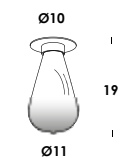

foro/cutout Ø5cm

noidrop globo 14/incasso dim triac
5w 500mA 500lm 3000K - 230V
fornito con driver e modulo led
luminaire contains driver and led

download

finiture/finishes

codice/code

bianco/white
nero/black
verniciato ottone/painted brass

inc00056
inc00057
inc00058

foro/cutout Ø5cm

noidrop A10/incasso dim triac
5w 500mA 500lm 3000K - 230V
fornito con driver e modulo led
luminaire contains driver and led

download

bianco/white
nero/black
verniciato ottone/painted brass

inc00059
inc00060
inc00061

foro/cutout Ø5cm

noidrop pera 11/incasso dim triac
5w 500mA 500lm 3000K - 230V
fornito con driver e modulo led
luminaire contains driver and led

download

bianco/white
nero/black
verniciato ottone/painted brass