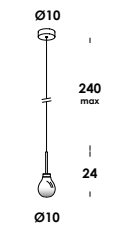

museum 100/sp dim 0-10
20w 24V 2800lm 3000K - 230V
fornito con driver e modulo led-strip
luminaire contains driver and led-strip

download
[Istruzioni instructions](#) [3D](#) [data sheet](#)

<i>totalwhite</i>	sp01369
<i>totalblack</i>	sp01370
verniciato ottone old/painted old brass	sp01371