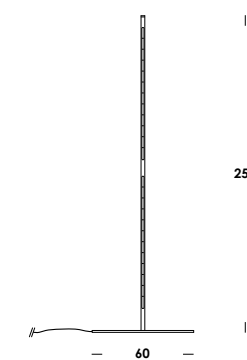

palo 2020

palo 60-250/ph on/off
E27 max 60w - 230V

download

more

finiture/finishes	codice/code
totalwhite	ph00408
totalblack	ph00409
verniciato ottone - bianco - cavo bianco painted brass - white - white cable	ph00410
verniciato ottone - nero - cavo nero painted brass - black - black cable	ph00411