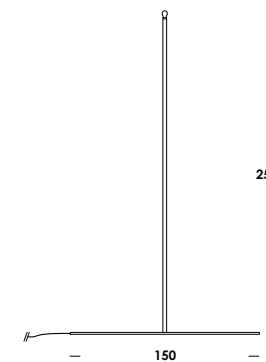

palo 150-250/ph on/off
E27 max 60w - 230V

download