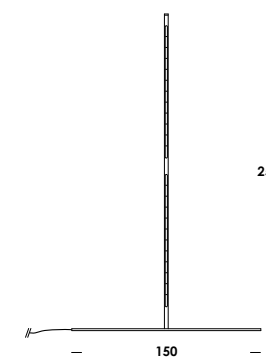

download

finiture/finishes	codice/code
<i>totalwhite</i>	ph00385
<i>totalblack</i>	ph00386
verniciato ottone - bianco - cavo bianco <i>painted brass - white - white cable</i>	ph00387
verniciato ottone - nero - cavo nero <i>painted brass - black - black cable</i>	ph00388

<i>totalwhite</i>	ph00375
<i>totalblack</i>	ph00376
verniciato ottone - bianco - cavo bianco <i>painted brass - white - white cable</i>	ph00384
verniciato ottone - nero - cavo nero <i>painted brass - black - black cable</i>	ph00377

a richiesta 2700/4000K
2700/4000K on demand

a richiesta driver dali con maggiorazione
dali driver with surcharge on demand