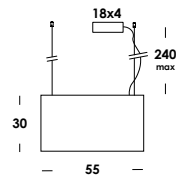

pantone 55-30/so dim 0-10
biemissione/double emission
7w 24V 490lm 3000K - 230V
5w 24V 330lm 3000K - 230V
fornito con driver e modulo led-strip
luminaire contains driver and led-strip

download

pantone 55-30/so dim 0-10 **plus**
biemissione/double emission
10w 24V 1400lm 3000K - 230V
7w 24V 850lm 3000K - 230V
fornito con driver e modulo led-strip
luminaire contains driver and led-strip

download