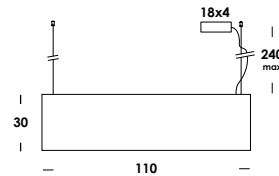

pantone 110-30/so dim 0-10
biemissione/double emission
12w 24V 1150lm 3000K - 230V
8w 24V 850lm 3000K - 230V
fornito con driver e modulo led-strip
luminaire contains driver and led-strip

download

pantone 110-30/so dim 0-10 **plus**
biemissione/double emission
21w 24V 3000lm 3000K - 230V
19w 24V 2800lm 3000K - 230V
fornito con driver e modulo led-strip
luminaire contains driver and led-strip

download