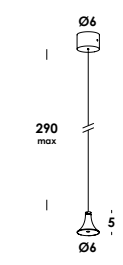

settantagrammi 2018

settantagrammi 6/so dim triac
3w 700mA 270lm 3000K - 230V
fornito con driver e modulo led
luminaire contains driver and led

download

[Istruzioni instructions](#) [3D](#) [data sheet](#)