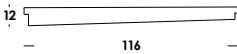

seamless 116/ap dim 0-10
biemissione/double emission
40w 24V 5800lm 3000K - 230V
fornito con driver e modulo led-strip
luminaire contains driver and led-strip

download

- [Istruzioni instructions](#)
- [3D](#)
- [data sheet](#)