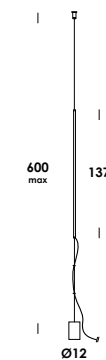

stelo137 is a floor or wall lamp in aluminum structure, floor version dimmable hand over. luminaire supplied with standard steel cable 600 cm max. driver and integrated led-strip module. the different finishes, painted, galvanized or raw brass, offer the possibility to furnish any space in a versatile and elegant way.

stelo137 2019

stelo 137/ap teso dim 0-10
 25w 24V 3600lm 3000K - 230V
 fornito con driver e modulo led-strip
 luminaire contains driver and led-strip

download

- [Istruzioni instructions](#)
- [3D](#)
- [data sheet](#)