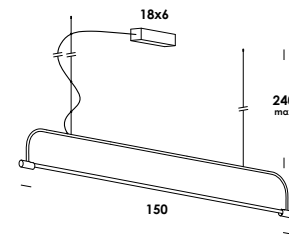

t-five 150/so
G5 22w 72V 2700K 1760lm 140° - 230V

download

t-five 150/so dim 0-10 plus
30w 24V 4300lm 3000K - 230V
fornito con driver e modulo led-strip
luminaire contains driver
and led-strip

download

93/1475mm accessorio schermo

finiture/finishes	codice/code	
<i>totalwhite</i>	so00952	•
<i>totalblack</i>	so00953	•
brunito verniciato - cavo nero/old brass painted - black cable	so00954	•
verniciato ottone - cavo nero/painted brass - black cable	so01011	•

fornita con lampada tubolare opale led G5 cod. lamled063 - 22w 1760lm 2700K
supplied with tubular opal led lamp G5 code lamled063 - 22w 1760lm 2700K

<i>totalwhite</i>	so03616	
<i>totalblack</i>	so03617	
brunito verniciato - cavo nero/old brass painted - black cable	so03618	
verniciato ottone - cavo nero/painted brass - black cable	so03619	
color - azzurro, rosso - cavo arancio color - light blue, red - orange cable	so03659	

lamiera in acciaio verniciato <i>totalwhite</i> iron light protection <i>totalwhite</i> painted	acc00473
lamiera in acciaio verniciato <i>totalblack</i> iron light protection <i>totalblack</i> painted	acc00474
lamiera in acciaio verniciato giallo iron light protection yellow painted	acc00672
lamiera in acciaio brunito verniciato iron light protection old brass painted	acc00486