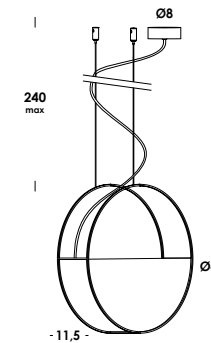

tambour 40/so 230V dim triac dec.
tensione di rete/main voltage
2 x 13w 2300lm 3000K - 230V
fornito con modulo led
luminaire contains built-in led

download
[Istruzioni instructions](#) [3D](#) [data sheet](#)

finiture/finishes codice/code

totalwhite	ap00846
totalblack	ap00847
verniciato ottone old - bianco/painted old brass - white	ap00850
verniciato ottone old - nero/painted old brass - black	ap00849
verniciato ottone old/painted old brass	ap01143

totalwhite	ap01007
totalblack	ap01008
verniciato ottone old - bianco/painted old brass - white	ap01010
verniciato ottone old - nero/painted old brass - black	ap01009
verniciato ottone old/painted old brass	ap01144

totalwhite	so01319
totalblack	so01320
verniciato ottone old - bianco - cavo bianco	so01323
painted old brass - white - white cable	
verniciato ottone old - nero - cavo nero	so01322
painted old brass - black - black cable	
verniciato ottone old - cavo nero	so01680
painted old brass - black cable	

totalwhite	so01580
totalblack	so01581
verniciato ottone old - bianco - cavo bianco	so01583
painted old brass - white - white cable	
verniciato ottone old - nero - cavo nero	so01582
painted old brass - black - black cable	
verniciato ottone old - cavo nero	so01681
painted old brass - black cable	

a richiesta 2700/4000K
2700/4000K on demand