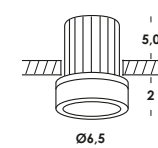

i led spot/5pl dim triac
3,5w 200mA 440lm 60° 3000K - 230V
fornito con modulo led
luminaire contains built-in led

download

finiture/finishes	codice/code
totalwhite	pi02003
totalblack	pi02004
verniciato ottone/painted brass	pi02005
ottonato brunito spazzolato-matt old brassed brushed-matt	pi02006

a richiesta con maggiorazione DIM TO WARM 1800/3000K
DIM TO WARM 1800/3000 with surcharge on demand

foro/cutout Ø4,7cm

i led spot/incasso dim triac plus
6w 350mA 840lm 60° 3000K - 230V
fornito con driver e modulo led
luminaire contains driver and led

download

finiture/finishes	codice/code
totalwhite	inc00038
nero spazzolato-matt/brushed black-matt	inc00039
verniciato ottone/painted brass	inc00041
ottonato brunito spazzolato-matt old brassed brushed-matt	inc00040