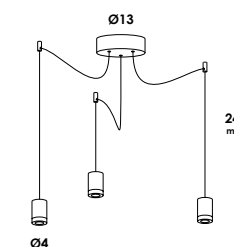

iled è una lampada a sospensione, incasso e soffitto con struttura in alluminio galvanizzato e/o anodizzato. apparecchio dimmerabile, fornito con driver e modulo led integrato. versione a sospensione regolabile in altezza su speciale cavo elettrico fornita con ottica diffusa 180°. a richiesta con ottica 30°-90°.

iled is a suspension, recessed and ceiling luminaire in galvanized and / or anodized aluminum structure. dimmable, supplied with driver and integrated led module. suspension version adjustable in height on a special electric cable supplied with diffuse optic 180°. available with optic 30°-90°.

a richiesta con ottica da 30°-90°
optic 30°-90° on demand

a richiesta driver dali con maggiorazione
dali driver with surcharge on demand

altri colori cavo elettrico coassiale: giallo, rosso, verde, arancio, trasparente e marrone
others coaxial electric cable colors: yellow, red, green, orange, clear and brown