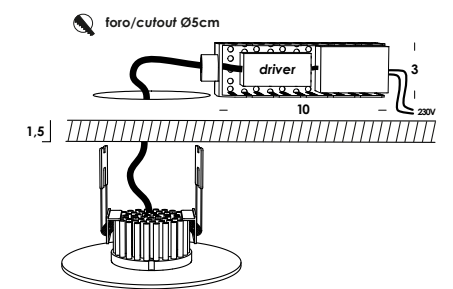

incasso in alluminio, finitura verniciato in più di dieci colori, facilmente installabili con sistema *easy to fit* con molle a pressione invisibili in soli 3cm di controsoffitto. led integrato e fornito di driver dimmerabile da remoto. ideale luce d'accento con ottiche a richiesta da 15° o 60° e sorgenti led efficienti, buona capacità di illuminamento fino a 500lm standard. in versione snodo su richiesta, finiture grigio o verniciato ottone, verniciato nero. la tecnologia led da 3w o 6w permette di illuminare, enfatizzando con luce d'accento ogni spazio.

*recessed in aluminum, painted finish in more than ten colors, easy to install with system *easy to fit* with invisible pressure springs in just 3cm of false ceiling. integrated led and supplied with remote dimmable driver. ideal accent lighting with optics on request from 15° or 60° and efficient led sources, good lighting capacity up to 500lm standard. in joint version on request, finishes, gray or brass painted, black painted. the 3w or 6w led technology allows you to illuminate, emphasizing every space with accent light.*

incasso **tretrezero** 2022

foro/cutout Ø5cm

tretrezero/incasso dim triac
3w 700mA 270lm 180° 3000K - 230V
fornito con driver e modulo led
luminaire contains driver and led

download

finiture/finishes	codice/code
totalwhite	inc00065
totalblack	inc00066
grigio/grey	inc00067
verniciato ottone/painted brass	inc00068
nero - verniciato ottone/black - painted brass	inc00069

versione snodo a richiesta
joint version on demand