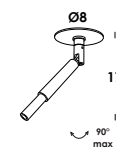

incasso in alluminio, finitura verniciato in più di dieci colori, facilmente installabili con sistema *easy to fit* con molle a pressione invisibili in soli 3cm di controsoffitto. led integrato e fornito di driver dimmerabile da remoto. ideale luce d'accento con ottiche a richiesta da 15° o 60° e sorgenti led efficienti, buona capacità di illuminamento fino a 500lm standard. in versione snodo su richiesta, finiture grigio o verniciato ottone, verniciato nero. la tecnologia led da 3w o 6w permette di illuminare, enfatizzando con luce d'accento ogni spazio.

*recessed in aluminum, painted finish in more than ten colors, easy to install with system *easy to fit* with invisible pressure springs in just 3cm of false ceiling. integrated led and supplied with remote dimmable driver. ideal accent lighting with optics on request from 15° or 60° and efficient led sources, good lighting capacity up to 500lm standard. in joint version on request, finishes, gray or brass painted, black painted. the 3w or 6w led technology allows you to illuminate, emphasizing every space with accent light.*

incasso **tretrezero** 2022

foro/cutout Ø5cm

tretrezero/incasso dim triac
3w 700mA 270lm 180° 3000K - 230V
fornito con driver e modulo led
luminaire contains driver and led

download

finiture/finishes	codice/code
totalwhite	inc00065
totalblack	inc00066
grigio/grey	inc00067
verniciato ottone/painted brass	inc00068
nero - verniciato ottone/black - painted brass	inc00069

versione snodo a richiesta
joint version on demand