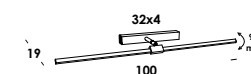

dovevuoi 50/ap dim 0-10
snodo + braccio/arm 11cm
10w 24V 1400lm 3000K - 230V
fornito con *driver* e modulo *led-strip*
luminaire contains driver and led-strip

download