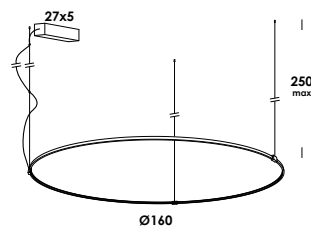

giro tondo **160/so** dim 0-10 - orizzontale
emissione esterna
external emission
103w 24V 14500lm 3000K - 230V

finiture/finishes	codice/code
<i>totalwhite</i>	so03552
<i>totalblack</i>	so03553
verniciato ottone old - cavo nero <i>painted old brass - black cable</i>	so03554

giro tondo **160/so** dim 0-10 - orizzontale
emissione interna
inner emission
103w 24V 14500lm 3000K - 230V

finiture/finishes	codice/code
<i>totalwhite</i>	so03555
<i>totalblack</i>	so03556
verniciato ottone old - cavo nero <i>painted old brass - black cable</i>	so03557

fornito con driver e modulo led-strip
luminaire contains driver and led-strip

download

altre dimensioni a richiesta
other dimensions on demand