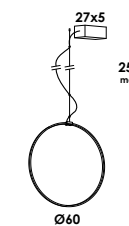

giro tondo **60/so** dim 0-10 - verticale
emissione esterna
external emission
37w 24V 5300lm 3000K - 230V

finiture/finishes	codice/code
<i>totalwhite</i>	so03558
<i>totalblack</i>	so03559
verniciato ottone old - cavo nero <i>painted old brass - black cable</i>	so03560

giro tondo **60/so** dim 0-10 - verticale
emissione interna
inner emission
37w 24V 5300lm 3000K - 230V

finiture/finishes	codice/code
<i>totalwhite</i>	so03561
<i>totalblack</i>	so03562
verniciato ottone old - cavo nero <i>painted old brass - black cable</i>	so03563

fornito con driver e modulo led-strip
luminaire contains driver and led-strip

download

giro tondo **120/so** dim 0-10 - verticale
emissione esterna
external emission
77w 24V 11000lm 3000K - 230V

finiture/finishes	codice/code
<i>totalwhite</i>	so03564
<i>totalblack</i>	so03565
verniciato ottone old - cavo nero <i>painted old brass - black cable</i>	so03566

giro tondo **120/so** dim 0-10 - verticale
emissione interna
inner emission
77w 24V 11000lm 3000K - 230V

finiture/finishes	codice/code
<i>totalwhite</i>	so03567
<i>totalblack</i>	so03568
verniciato ottone old - cavo nero <i>painted old brass - black cable</i>	so03569

fornito con driver e modulo led-strip
luminaire contains driver and led-strip

download