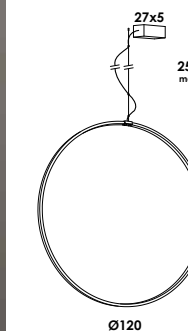

a richiesta 2700/4000K
2700/4000K on demand
a richiesta driver dali con maggiorazione
dali driver with surcharge on demand