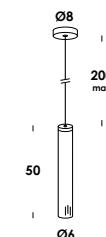

c-yl 50/so dim 0-10
6w 350mA 730lm 3000K - 230V
fornito con driver e modulo led
luminaire contains driver and led

download

[Istruzioni](#) [3D](#) [data sheet](#)

c-yl 50/so dim 0-10 plus
12w 350mA 1300lm 3000K - 230V
fornito con driver e modulo led
luminaire contains driver and led

download

[Istruzioni](#) [3D](#) [data sheet](#)