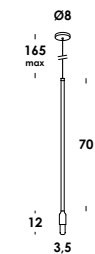

t25 is a wall and suspension luminaire adjustable in length on a special electric cable. steel or brass structure. finishes painted or raw brass. opal tubular led lamp included.

† 25 35/so

E14 max 40w - 230V
 compatibile con lampade classe E→A+
 fornito con lampada classe A+
 compatible with lamps class E→A+
 supplied with lamp class A+

download

finiture/finishes	codice/code	prezzo/price
-------------------	-------------	--------------

totalwhite	so01448	•
totalblack	so01449	•
ottone grezzo - bianco - cavo bianco raw brass - white - white cable	so01450	•
ottone grezzo - nero - cavo nero raw brass - black - black cable	so01451	•