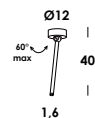

tiges t16 40/pl dim led
4w 350mA 330lm 3000K - 230V
fornito con *driver* e modulo *led*
integrato di classe A+
luminaire contains driver and led A+

download

finiture/finishes	codice/code	prezzo/price
<i>totalwhite</i>	pl01947	
<i>totalblack</i>	pl01948	
<i>ottone grezzo/raw brass</i>	pl01949	
<i>ottinato brunito spazzolato-matt/old brass brushed-matt</i>	pl01951	

tiges t16 45/pl dim led bobino
4w 350mA 330lm 3000K - 230V
fornito con *driver* e modulo *led*
integrato di classe A+
luminaire contains driver and led A+

download

finiture/finishes	codice/code	prezzo/price
<i>totalwhite</i>	pl01971	
<i>totalblack</i>	pl01972	
<i>ottone grezzo/raw brass</i>	pl01973	
<i>ottinato brunito spazzolato-matt/old brass brushed-matt</i>	pl01975	

tiges t16 75/pl dim led
4w 350mA 330lm 3000K - 230V
fornito con *driver* e modulo *led*
integrato di classe A+
luminaire contains driver and led A+

download

<i>totalwhite</i>	pl01903
<i>totalblack</i>	pl01904
<i>ottone grezzo/raw brass</i>	pl01905
<i>ottinato brunito spazzolato-matt/old brass brushed-matt</i>	pl01907

tiges t16 80/pl dim led bobino
4w 350mA 330lm 3000K - 230V
fornito con *driver* e modulo *led*
integrato di classe A+
luminaire contains driver and led A+

download

<i>totalwhite</i>	pl01977
<i>totalblack</i>	pl01978
<i>ottone grezzo/raw brass</i>	pl01979
<i>ottinato brunito spazzolato-matt/old brass brushed-matt</i>	pl01981

tiges t16 145/pl dim led
4w 350mA 330lm 3000K - 230V
fornito con *driver* e modulo *led*
integrato di classe A+
luminaire contains driver and led A+

download

<i>totalwhite</i>	pl01897
<i>totalblack</i>	pl01898
<i>ottone grezzo/raw brass</i>	pl01899
<i>ottinato brunito spazzolato-matt/old brass brushed-matt</i>	pl01901

tiges t16 150/pl dim led bobino
4w 350mA 330lm 3000K - 230V
fornito con *driver* e modulo *led*
integrato di classe A+
luminaire contains driver and led A+

download