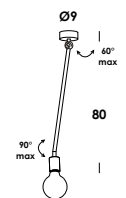

figes t16 80/pl

E27 max 60w - 230V
compatibile con lampade classe E→A+
compatible lamps class E→A+

download

totalwhite	pl01501
totalblack	pl01502
ottone grezzo/raw brass	pl00396
ottonato brunito spazzolato-matt/old brass brushed-matt	pl01917

dimmerabile utilizzando una lampada dim
dim luminaire using dimmable lamp