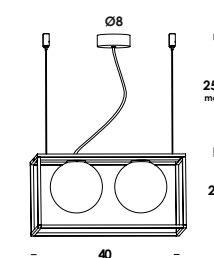

multiple 40/s1
diffusore/diffuser Ø14
G9 max 40w - 230V
compatibile con lampade classe C→A+
fornito con lampada classe A+
compatible lamps class C→A+
supplied with lamp class A+

download

il diffusore Ø14 include lampada led cod. lamled120 - 7w 600lm 3000K
diffuser Ø14 includes led lamp code lamled120 - 7w 600lm 3000K

multiple 40/s2
diffusori/diffusers Ø14
2 G9 max 40w - 230V
compatibile con lampade classe C→A+
fornito con lampada classe A+
compatible lamps class C→A+
supplied with lamp class A+

download

finiture/finishes	codice/code	prezzo/price	
nero - bianco-latte - cavo nero/black - opal - black cable	so03496		•
ottone grezzo - bianco - bianco-latte - cavo bianco raw brass - white - opal - white cable	so01372		•
ottone grezzo - nero - bianco-latte - cavo nero raw brass - black - opal - black cable	so01374		•

il diffusore Ø14 include lampada led cod. lamled120 - 7w 600lm 3000K
diffuser Ø14 includes led lamp code lamled120 - 7w 600lm 3000K