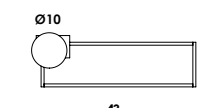

perimetro di multiplo 12-24/sp
rettangolo - diffusore Ø10
rectangle - diffuser Ø10
G9 max 40w - 230V
compatibile con lampade classe C→A+
fornito con lampada classe A+
compatible lamps class C→A+
supplied with lamp class A+

download