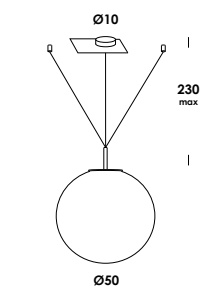

pallatre 50/so
E27 max 60w - 230V
compatibile con lampade classe E→A+
fornito con lampada classe A+
compatible with lamps class E→A+
supplied with lamp class A+

download