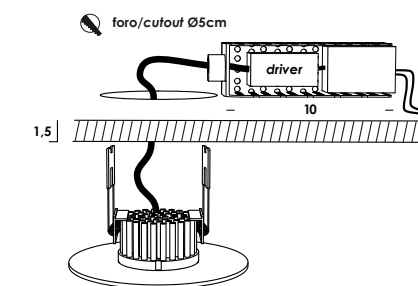

istruzioni
instructions

3D

data
sheet

more

finiture/finishes

codice/code prezzo/price

totalwhite	inc00070
totalblack	inc00071
bordeaux	inc00115
grigio/grey	inc00072
verniciato ottone/painted brass	inc00073
nero - verniciato ottone/black - painted brass	inc00074