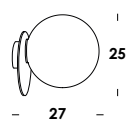

bijoux 10/sp

G9 max 40w - 230V
compatibile con lampade classe C→A+
fornito con lampada classe A+
compatible lamps class C→A+
supplied with lamp class A+

download

finiture/finishes	codice/code	prezzo/price	

<i>totalwhite</i> - bianco-latte/<i>opal</i>	sp01254		•
nero spazzolato - bianco-latte/<i>brushed black-opal</i>	sp01255		•
ottone grezzo - bianco - bianco-latte/<i>raw brass - white - opal</i>	sp01256		•
ottone grezzo - nero - bianco-latte/<i>raw brass - black - opal</i>	sp01257		•

inclusa lampada led cod. lamled140 - 4w 350lm 3000K
included led lamp code lamled140 - 4w 350lm 3000K

bijoux 14/sp

G9 max 40w - 230V
compatibile con lampade classe C→A+
fornito con lampada classe A+
compatible lamps class C→A+
supplied with lamp class A+

download

<i>totalwhite</i> - bianco-latte/<i>opal</i>	sp01258		•
nero spazzolato - bianco-latte/<i>brushed black-opal</i>	sp01259		•
ottone grezzo - bianco - bianco-latte/<i>raw brass - white - opal</i>	sp01260		•
ottone grezzo - nero - bianco-latte/<i>raw brass - black - opal</i>	sp01261		•

inclusa lampada led cod. lamled120 - 7w 600lm 3000K
included led lamp code lamled120 - 7w 600lm 3000K

bijoux 20/sp

E27 max 60w - 230V
compatibile con lampade classe E→A+
fornito con lampada classe A+
compatible lamps class E→A+
supplied with lamp class A+

download

<i>totalwhite</i> - bianco-latte/<i>opal</i>	sp01262		•
nero spazzolato - bianco-latte/<i>brushed black-opal</i>	sp01263		•
ottone grezzo - bianco - bianco-latte/<i>raw brass - white - opal</i>	sp01264		•
ottone grezzo - nero - bianco-latte/<i>raw brass - black - opal</i>	sp01265		•

inclusa lampada led cod. lamled132 - 9w 650lm 3000K
included led lamp code lamled132 - 9w 650lm 3000K

dimmerabile utilizzando una lampada dim
dim luminaire using dimmable lamp