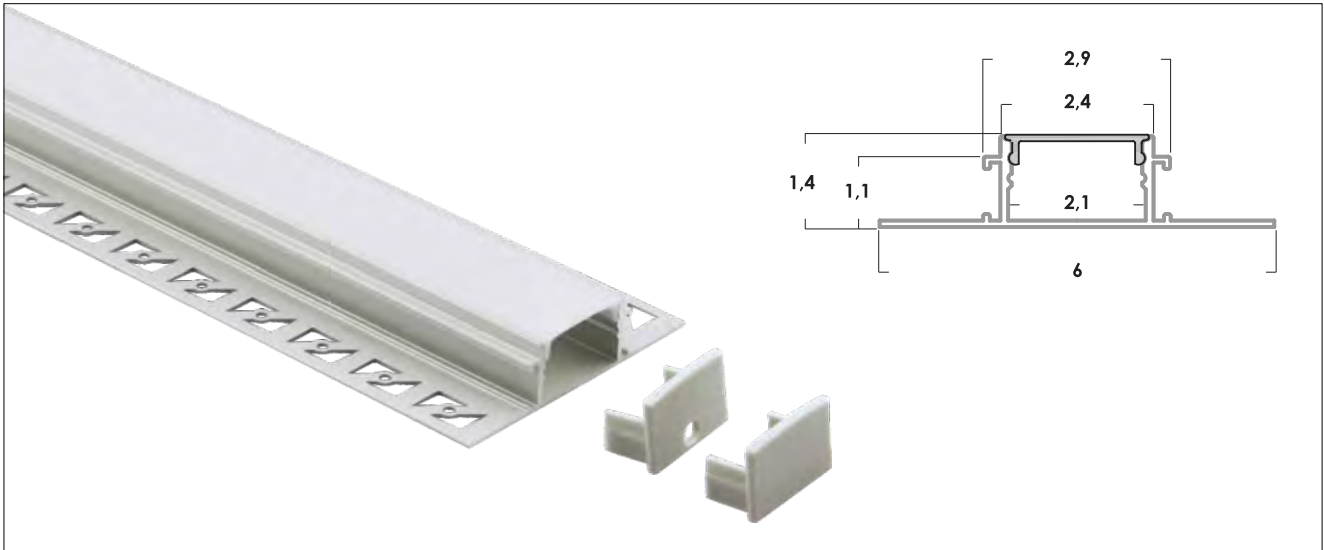

incasso led profilo alluminio - mod. intothewall 200-28 lineare per cartongesso

installazione

soffitto

parete

recessed led aluminum profile – mod. intothewall 200-28 lineare for plaster

installation

ceiling

wall

perfil aluminio empotrable led – mod. intothewall 200-28 lineare para placas de yeso

instalación

techo

pared

profilé en aluminium à encastrer led – mod. intothewall 200-28 lineare pour plaque de plâtre

installation

plafond

mur

led-einbauprofil aus aluminium – mod. intothewall 200-28 lineare für gipskarton

installation

decke

mauer