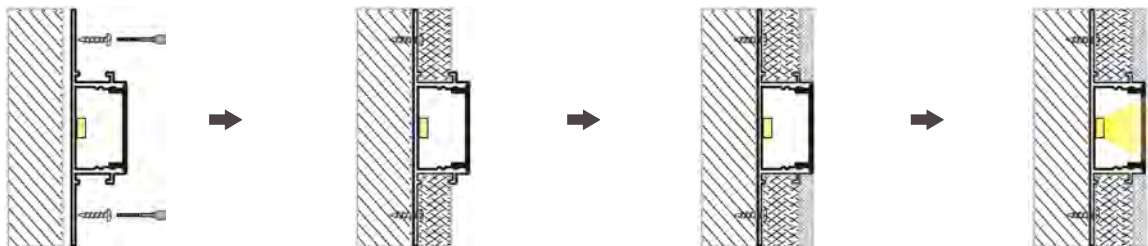

incasso led profilo alluminio - mod. intothewall 200-28 lineare per cartongesso

installazione

soffitto

parete

recessed led aluminum profile – mod. intothewall 200-28 lineare for plaster

installation

ceiling

wall

perfil aluminio empotrable led – mod. intothewall 200-28 lineare para placas de yeso

instalación

techo

pared

profilé en aluminium à encastrer led – mod. intothewall 200-28 lineare pour plaque de plâtre

installation

plafond

mur

led-einbauprofil aus aluminium – mod. intothewall 200-28 lineare für gipskarton

installation

decke

mauer