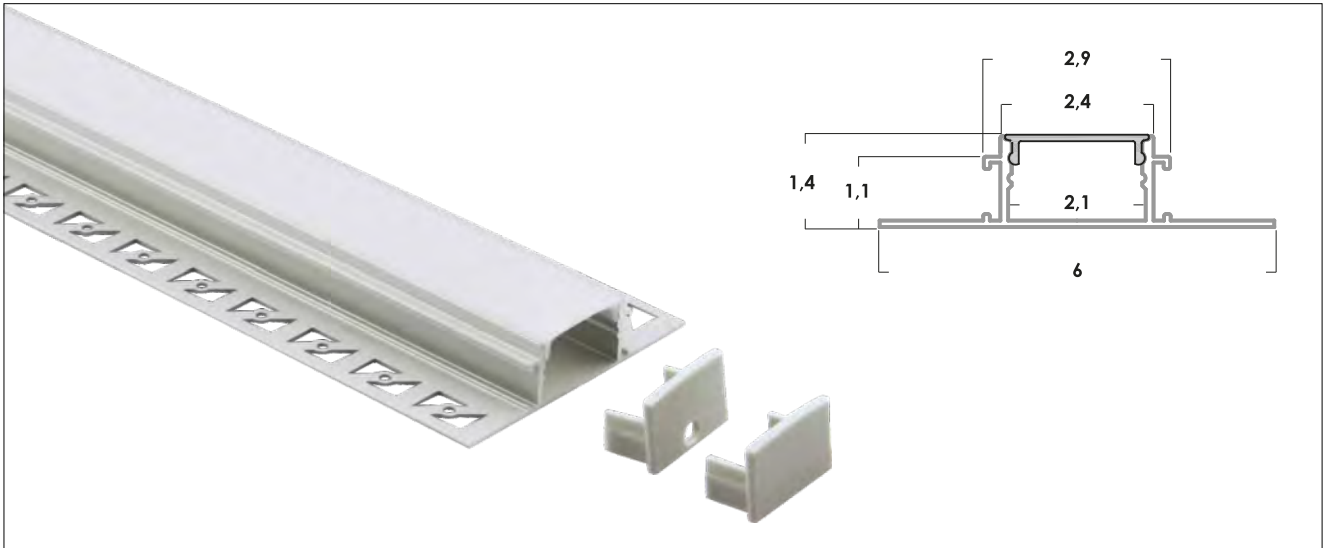

incasso led profilo alluminio - mod. intothewall 200-28 lineare per cartongesso

installazione

soffitto

parete

recessed led aluminum profile – mod. intothewall 200-28 lineare for plaster

installation

ceiling

wall

perfil aluminio empotrable led – mod. intothewall 200-28 lineare para placas de yeso

instalación

techo

pared

profilé en aluminium à encastrer led – mod. intothewall 200-28 lineare pour plaque de plâtre

installation

plafond

mur

led-einbauprofil aus aluminium – mod. intothewall 200-28 lineare für gipskarton

installation

decke

mauer