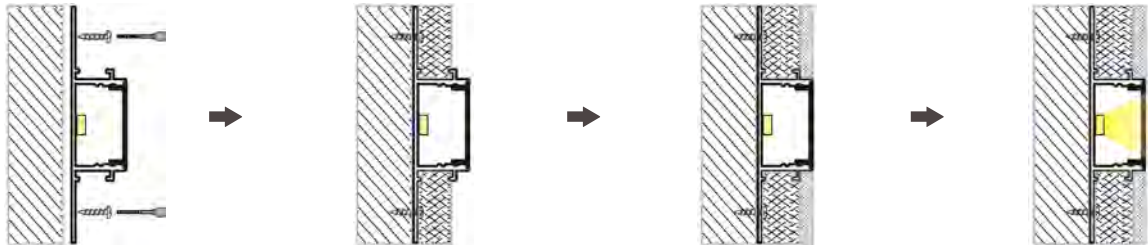

incasso led profilo alluminio - mod. intothewall 200-28 lineare per cartongesso

installazione

soffitto

parete

recessed led aluminum profile – mod. intothewall 200-28 lineare for plaster

installation

ceiling

wall

perfil aluminio empotrable led – mod. intothewall 200-28 lineare para placas de yeso

instalación

techo

pared

profilé en aluminium à encastrer led – mod. intothewall 200-28 lineare pour plaque de plâtre

installation

plafond

mur

led-einbauprofil aus aluminium – mod. intothewall 200-28 lineare für gipskarton

installation

decke

mauer