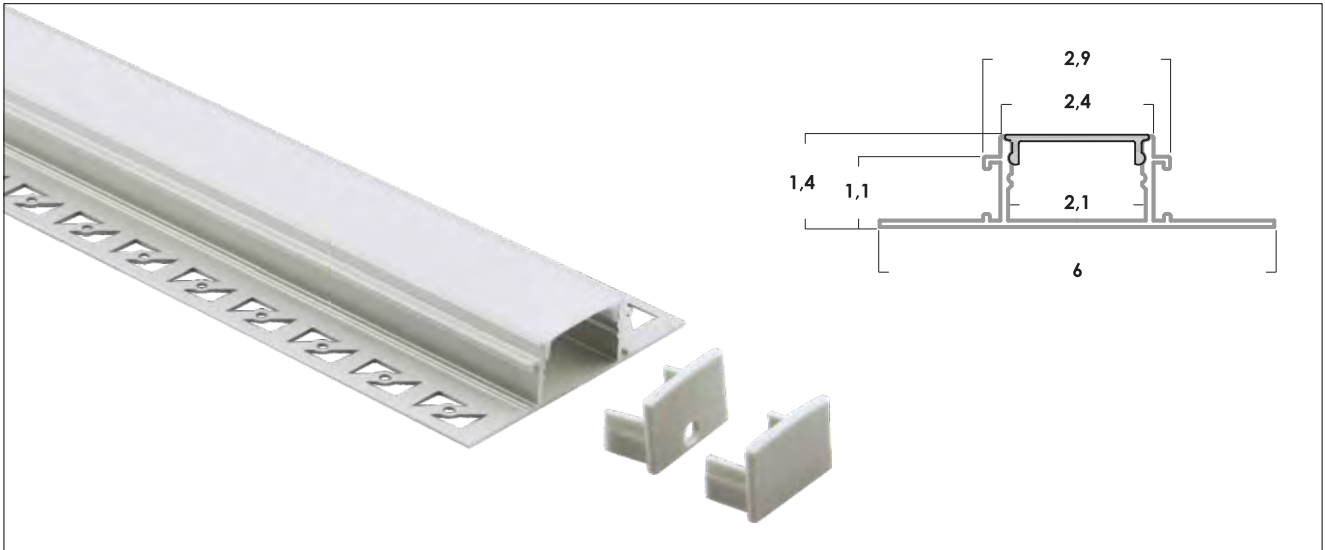

incasso led profilo alluminio - mod. intothewall 200-28 lineare per cartongesso

installazione

soffitto

parete

recessed led aluminum profile – mod. intothewall 200-28 lineare for plaster

installation

ceiling

wall

perfil aluminio empotrable led – mod. intothewall 200-28 lineare para placas de yeso

instalación

techo

pared

profilé en aluminium à encastrer led – mod. intothewall 200-28 lineare pour plaque de plâtre

installation

plafond

mur

led-einbauprofil aus aluminium – mod. intothewall 200-28 lineare für gipskarton

installation

decke

mauer