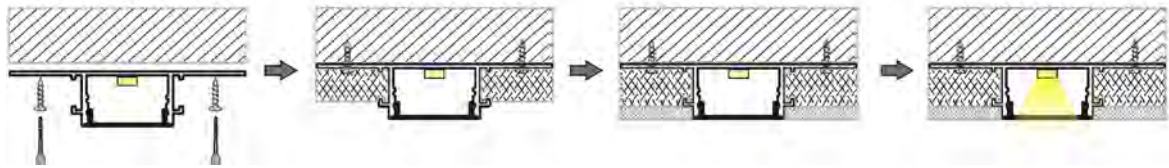

incasso led profilo alluminio - mod. intothewall 200-28 lineare per cartongesso

installazione

soffitto

parete

recessed led aluminum profile – mod. intothewall 200-28 lineare for plaster

installation

ceiling

wall

perfil aluminio empotrable led – mod. intothewall 200-28 lineare para placas de yeso

instalación

techo

pared

profilé en aluminium à encastrer led – mod. intothewall 200-28 lineare pour plaque de plâtre

installation

plafond

mur

led-einbauprofil aus aluminium – mod. intothewall 200-28 lineare für gipskarton

installation

decke

mauer