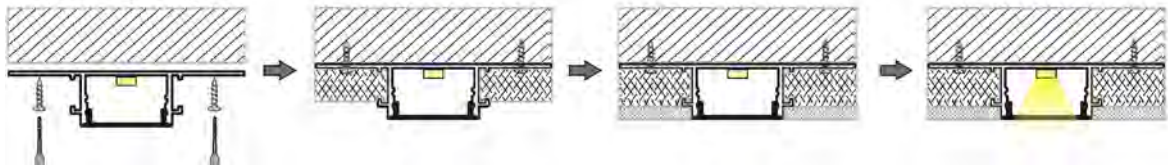

incasso led profilo alluminio - mod. intothewall 200-28 lineare per cartongesso

installazione

soffitto

parete

recessed led aluminum profile – mod. intothewall 200-28 lineare for plaster

installation

ceiling

wall

perfil aluminio empotrable led – mod. intothewall 200-28 lineare para placas de yeso

instalación

techo

pared

profilé en aluminium à encastrer led – mod. intothewall 200-28 lineare pour plaque de plâtre

installation

plafond

mur

led-einbauprofil aus aluminium – mod. intothewall 200-28 lineare für gipskarton

installation

decke

mauer