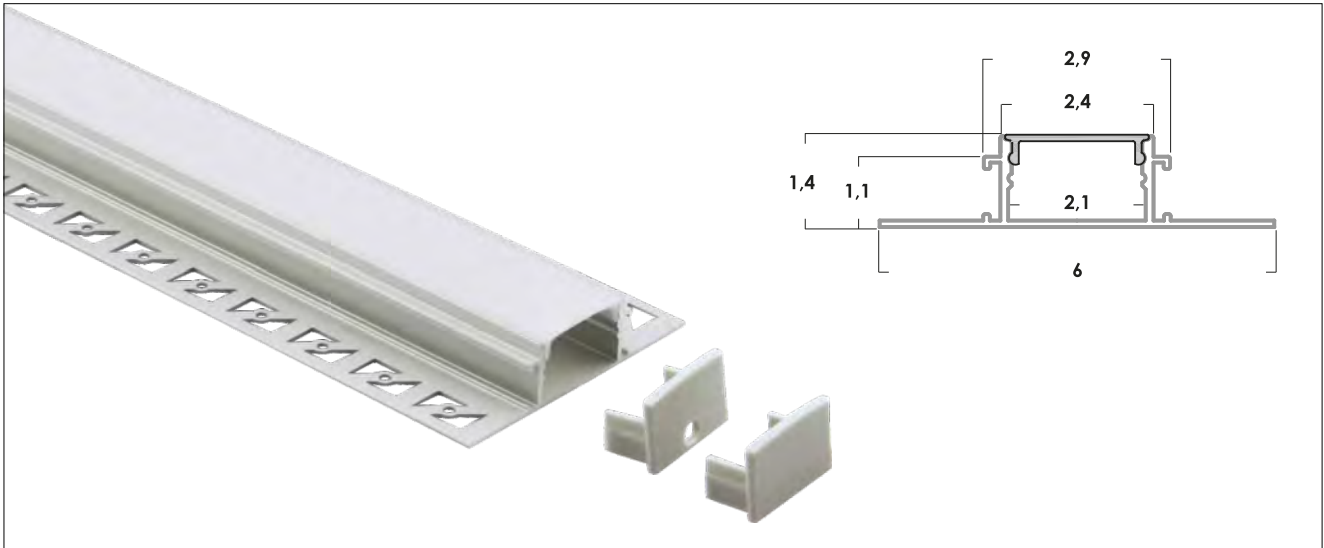

incasso led profilo alluminio - mod. intothewall 200-28 lineare per cartongesso

installazione

soffitto

parete

recessed led aluminum profile – mod. intothewall 200-28 lineare for plaster

installation

ceiling

wall

perfil aluminio empotrable led – mod. intothewall 200-28 lineare para placas de yeso

instalación

techo

pared

profilé en aluminium à encastrer led – mod. intothewall 200-28 lineare pour plaque de plâtre

installation

plafond

mur

led-einbauprofil aus aluminium – mod. intothewall 200-28 lineare für gipskarton

installation

decke

mauer