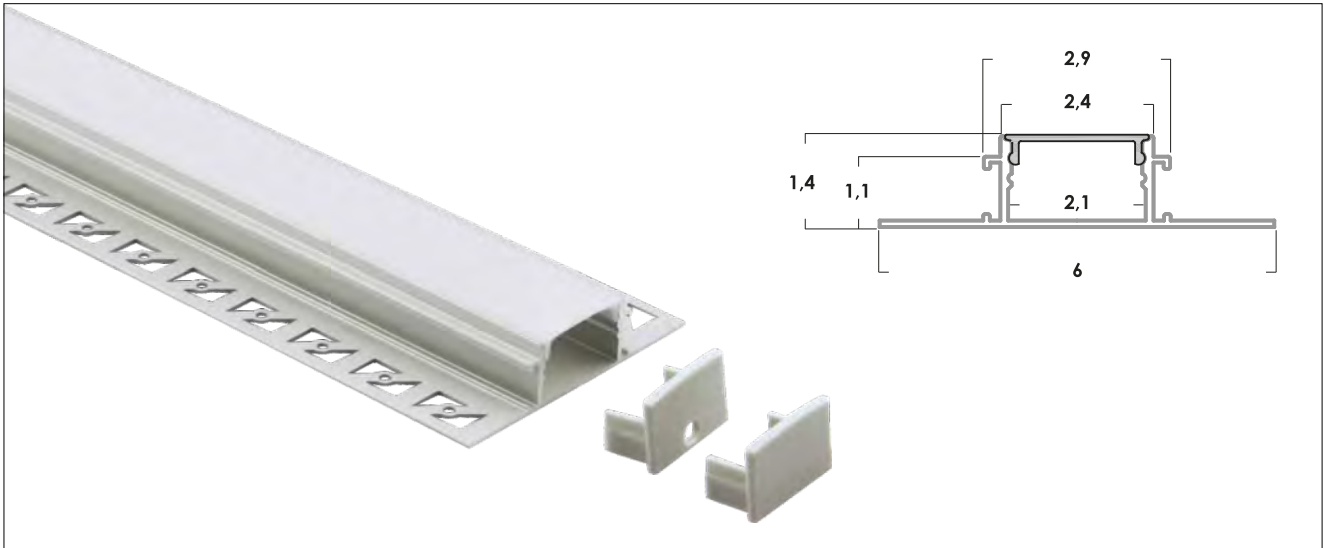

incasso led profilo alluminio - mod. intothewall 200-28 lineare per cartongesso

installazione

soffitto

parete

recessed led aluminum profile – mod. intothewall 200-28 lineare for plaster

installation

ceiling

wall

perfil aluminio empotrable led – mod. intothewall 200-28 lineare para placas de yeso

instalación

techo

pared

profilé en aluminium à encastrer led – mod. intothewall 200-28 lineare pour plaque de plâtre

installation

plafond

mur

led-einbauprofil aus aluminium – mod. intothewall 200-28 lineare für gipskarton

installation

decke

mauer