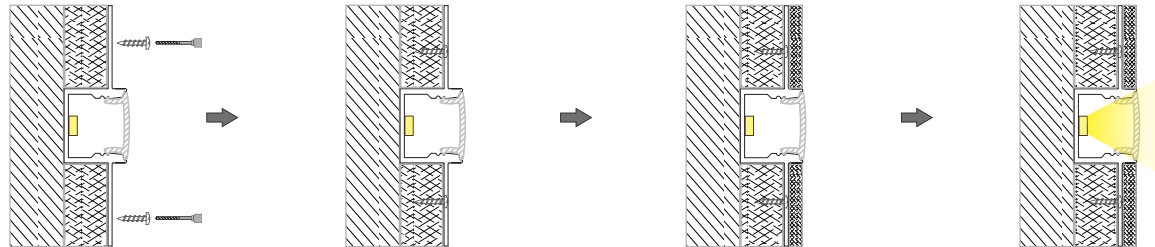

incasso led profilo alluminio - mod. intothewall 200-16 lineare per cartongesso

installazione

soffitto

parete

recessed led aluminum profile – mod. intothewall 200-16 lineare for plaster

installation

ceiling

wall

perfil aluminio empotrable led – mod. intothewall 200-16 lineare para placas de yeso

instalación

techo

pared

profilé en aluminium à encastrer led – mod. intothewall 200-16 lineare pour plaque de plâtre

installation

plafond

mur

led-einbauprofil aus aluminium – mod. intothewall 200-16 lineare für gipskarton

installation

decke

mauer