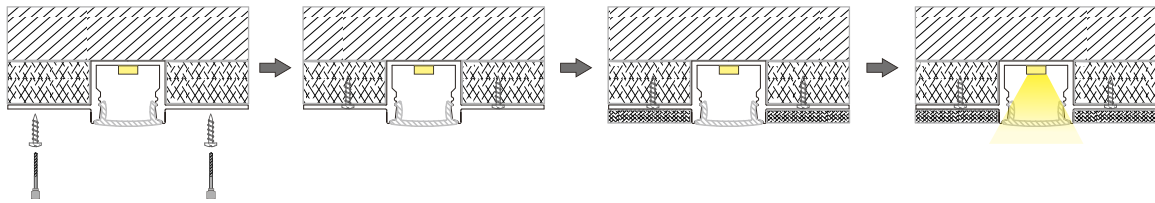

incasso led profilo alluminio - mod. intothewall 200-16 lineare per cartongesso

installazione

soffitto

parete

recessed led aluminum profile – mod. intothewall 200-16 lineare for plaster

installation

ceiling

wall

perfil aluminio empotrable led – mod. intothewall 200-16 lineare para placas de yeso

instalación

techo

pared

profilé en aluminium à encastrer led – mod. intothewall 200-16 lineare pour plaque de plâtre

installation

plafond

mur

led-einbauprofil aus aluminium – mod. intothewall 200-16 lineare für gipskarton

installation

decke

mauer