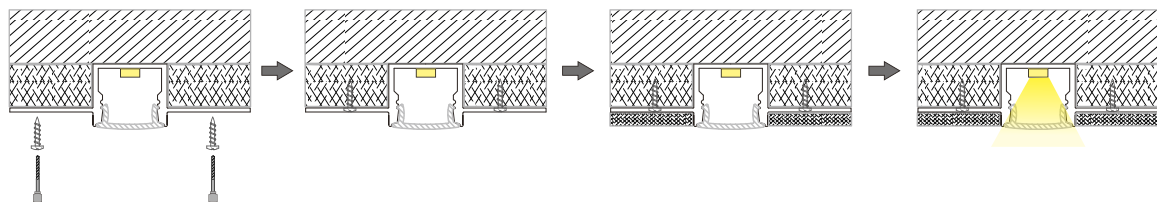

incasso led profilo alluminio - mod. intothewall 200-16 lineare per cartongesso

installazione

soffitto

parete

recessed led aluminum profile – mod. intothewall 200-16 lineare for plaster

installation

ceiling

wall

perfil aluminio empotrable led – mod. intothewall 200-16 lineare para placas de yeso

instalación

techo

pared

profilé en aluminium à encastrer led – mod. intothewall 200-16 lineare pour plaque de plâtre

installation

plafond

mur

led-einbauprofil aus aluminium – mod. intothewall 200-16 lineare für gipskarton

installation

decke

mauer