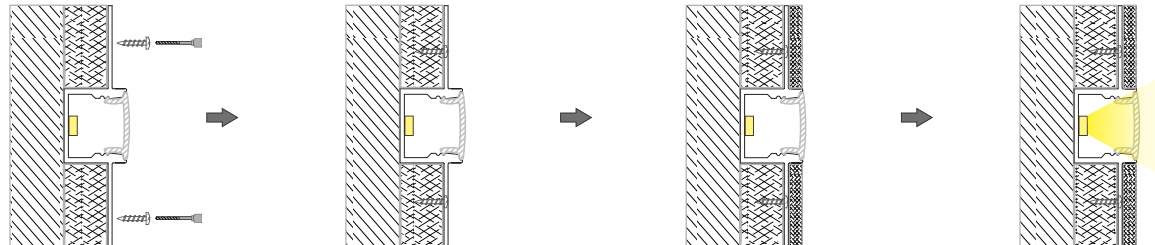

incasso led profilo alluminio - mod. intothewall 200-16 lineare per cartongesso

installazione

soffitto

parete

recessed led aluminum profile – mod. intothewall 200-16 lineare for plaster

installation

ceiling

wall

perfil aluminio empotrable led – mod. intothewall 200-16 lineare para placas de yeso

instalación

techo

pared

profilé en aluminium à encastrer led – mod. intothewall 200-16 lineare pour plaque de plâtre

installation

plafond

mur

led-einbauprofil aus aluminium – mod. intothewall 200-16 lineare für gipskarton

installation

decke

mauer