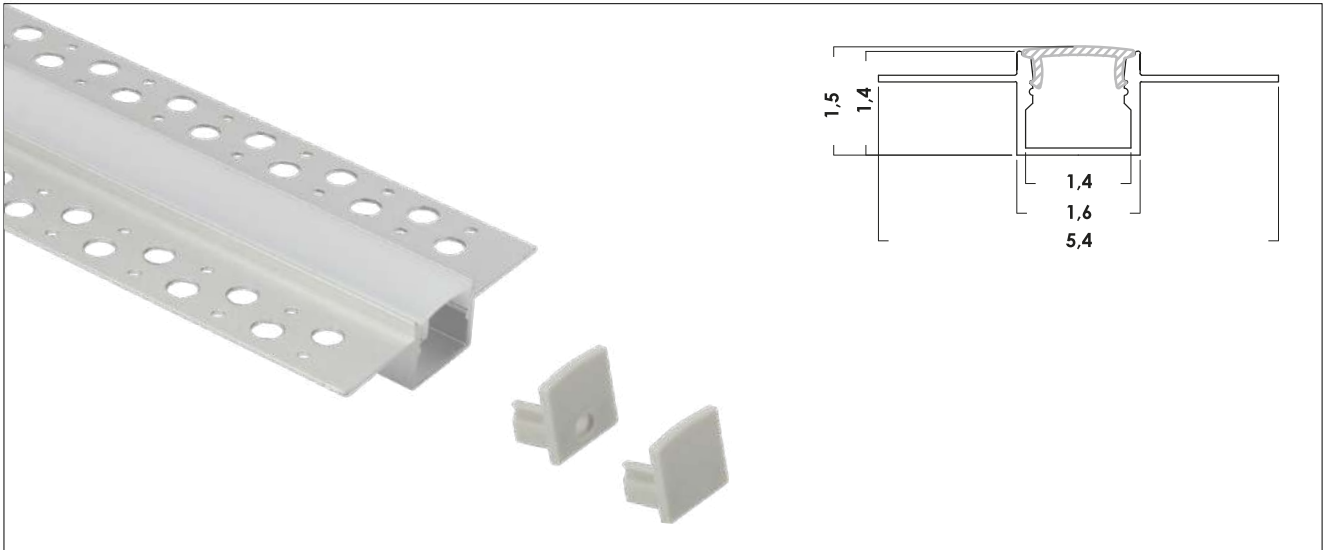

incasso led profilo alluminio - mod. intothewall 200-16 lineare per cartongesso

installazione

soffitto

parete

recessed led aluminum profile – mod. intothewall 200-16 lineare for plaster

installation

ceiling

wall

perfil aluminio empotrable led – mod. intothewall 200-16 lineare para placas de yeso

instalación

techo

pared

profilé en aluminium à encastrer led – mod. intothewall 200-16 lineare pour plaque de plâtre

installation

plafond

mur

led-einbauprofil aus aluminium – mod. intothewall 200-16 lineare für gipskarton

installation

decke

mauer