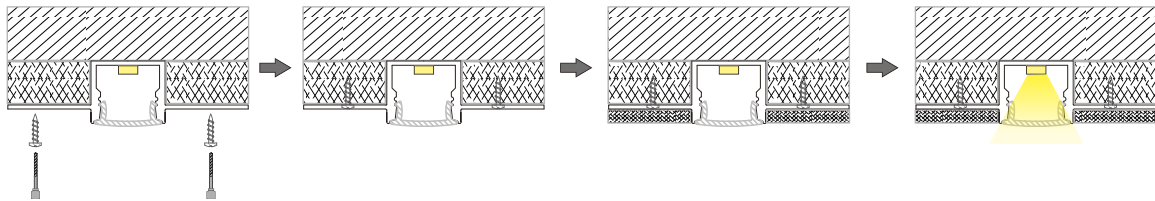

incasso led profilo alluminio - mod. intothewall 200-16 lineare per cartongesso

installazione

soffitto

parete

recessed led aluminum profile – mod. intothewall 200-16 lineare for plaster

installation

ceiling

wall

perfil aluminio empotrable led – mod. intothewall 200-16 lineare para placas de yeso

instalación

techo

pared

profilé en aluminium à encastrer led – mod. intothewall 200-16 lineare pour plaque de plâtre

installation

plafond

mur

led-einbauprofil aus aluminium – mod. intothewall 200-16 lineare für gipskarton

installation

decke

mauer