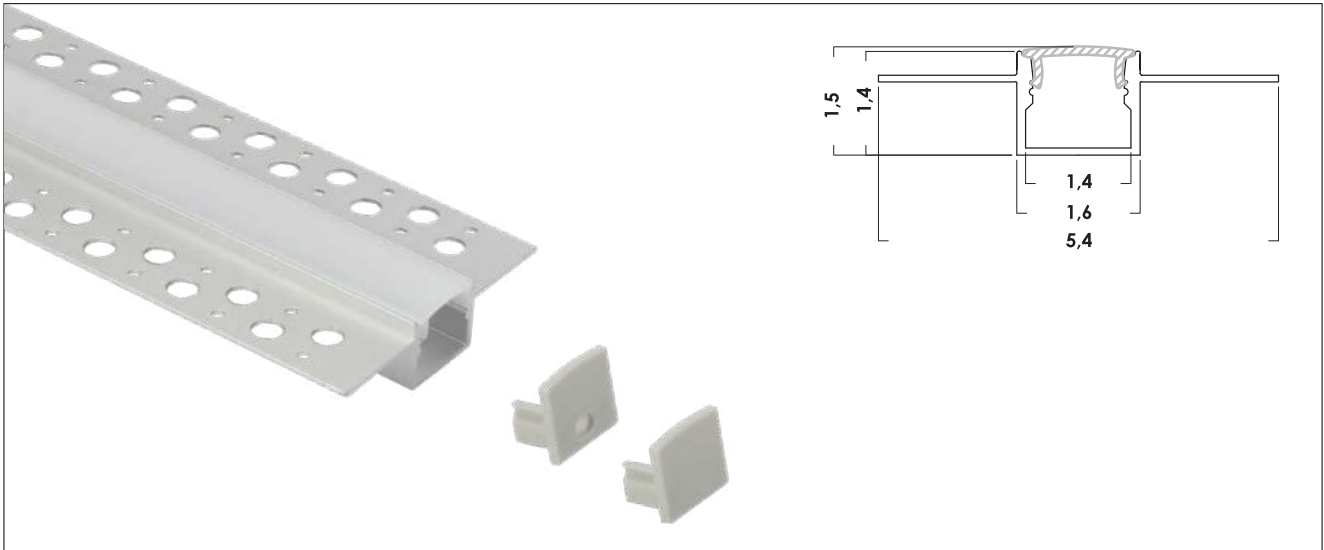

incasso led profilo alluminio - mod. intothewall 200-16 lineare per cartongesso

installazione

soffitto

parete

recessed led aluminum profile – mod. intothewall 200-16 lineare for plaster

installation

ceiling

wall

perfil aluminio empotrable led – mod. intothewall 200-16 lineare para placas de yeso

instalación

techo

pared

profilé en aluminium à encastrer led – mod. intothewall 200-16 lineare pour plaque de plâtre

installation

plafond

mur

led-einbauprofil aus aluminium – mod. intothewall 200-16 lineare für gipskarton

installation

decke

mauer