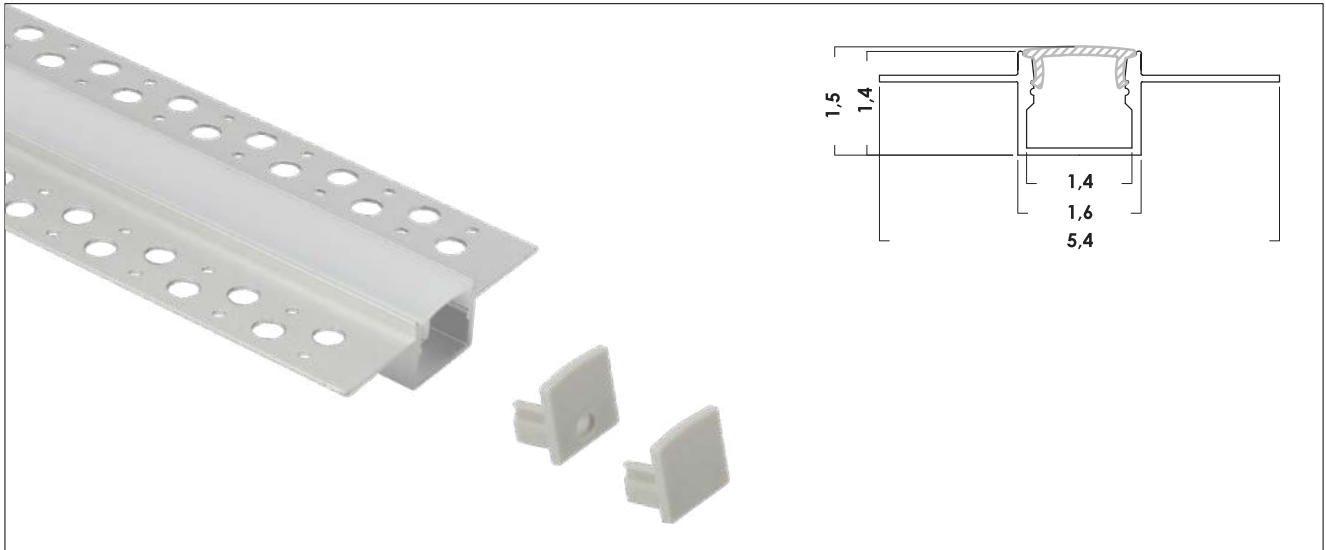

incasso led profilo alluminio - mod. intothewall 200-16 lineare per cartongesso

installazione

soffitto

parete

recessed led aluminum profile – mod. intothewall 200-16 lineare for plaster

installation

ceiling

wall

perfil aluminio empotrable led – mod. intothewall 200-16 lineare para placas de yeso

instalación

techo

pared

profilé en aluminium à encastrer led – mod. intothewall 200-16 lineare pour plaque de plâtre

installation

plafond

mur

led-einbauprofil aus aluminium – mod. intothewall 200-16 lineare für gipskarton

installation

decke

mauer