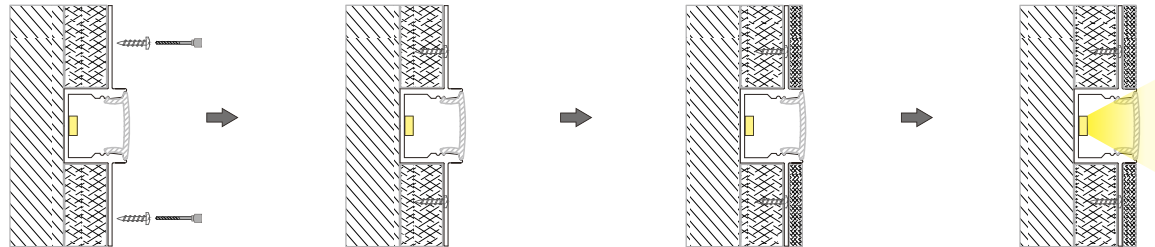

incasso led profilo alluminio - mod. intothewall 200-16 lineare per cartongesso

installazione

soffitto

parete

recessed led aluminum profile – mod. intothewall 200-16 lineare for plaster

installation

ceiling

wall

perfil aluminio empotrable led – mod. intothewall 200-16 lineare para placas de yeso

instalación

techo

pared

profilé en aluminium à encastrer led – mod. intothewall 200-16 lineare pour plaque de plâtre

installation

plafond

mur

led-einbauprofil aus aluminium – mod. intothewall 200-16 lineare für gipskarton

installation

decke

mauer