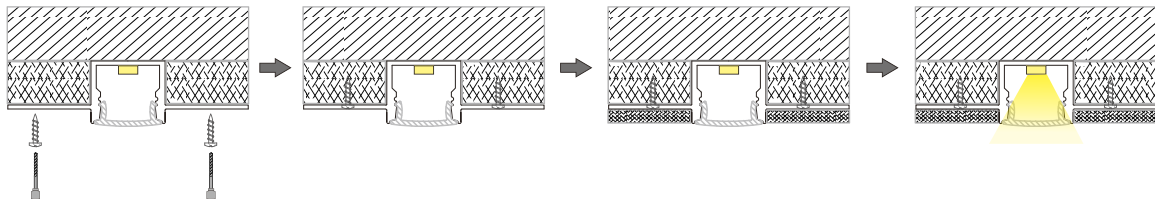

incasso led profilo alluminio - mod. intothewall 200-16 lineare per cartongesso

installazione

soffitto

parete

recessed led aluminum profile – mod. intothewall 200-16 lineare for plaster

installation

ceiling

wall

perfil aluminio empotrable led – mod. intothewall 200-16 lineare para placas de yeso

instalación

techo

pared

profilé en aluminium à encastrer led – mod. intothewall 200-16 lineare pour plaque de plâtre

installation

plafond

mur

led-einbauprofil aus aluminium – mod. intothewall 200-16 lineare für gipskarton

installation

decke

mauer