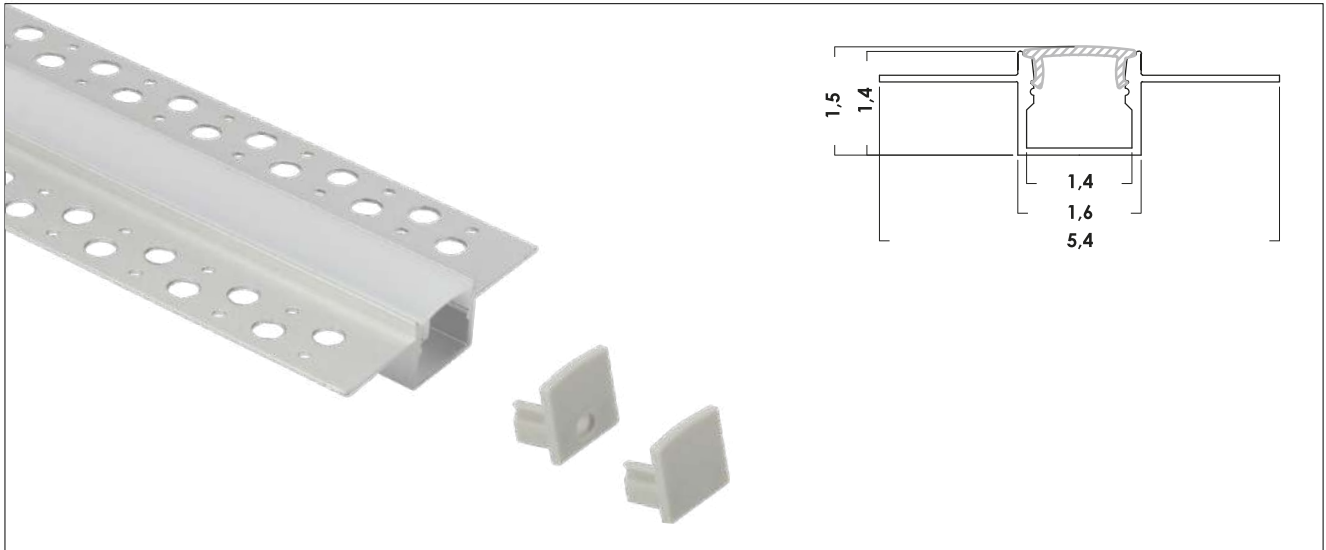

incasso led profilo alluminio - mod. intothewall 200-16 lineare per cartongesso

installazione

soffitto

parete

recessed led aluminum profile – mod. intothewall 200-16 lineare for plaster

installation

ceiling

wall

perfil aluminio empotrable led – mod. intothewall 200-16 lineare para placas de yeso

instalación

techo

pared

profilé en aluminium à encastrer led – mod. intothewall 200-16 lineare pour plaque de plâtre

installation

plafond

mur

led-einbauprofil aus aluminium – mod. intothewall 200-16 lineare für gipskarton

installation

decke

mauer