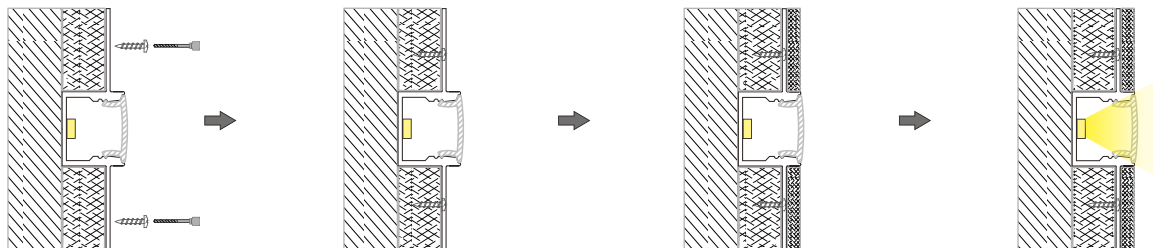

incasso led profilo alluminio - mod. intothewall 200-16 lineare per cartongesso

installazione

soffitto

parete

recessed led aluminum profile – mod. intothewall 200-16 lineare for plaster

installation

ceiling

wall

perfil aluminio empotrable led – mod. intothewall 200-16 lineare para placas de yeso

instalación

techo

pared

profilé en aluminium à encastrer led – mod. intothewall 200-16 lineare pour plaque de plâtre

installation

plafond

mur

led-einbauprofil aus aluminium – mod. intothewall 200-16 lineare für gipskarton

installation

decke

mauer