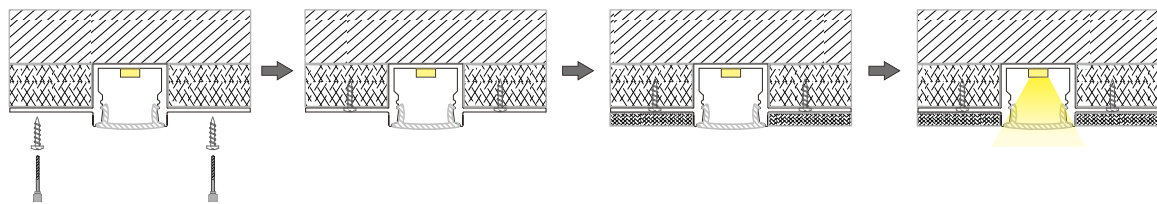

incasso led profilo alluminio - mod. intothewall 200-16 lineare per cartongesso

installazione

soffitto

parete

recessed led aluminum profile – mod. intothewall 200-16 lineare for plaster

installation

ceiling

wall

perfil aluminio empotrable led – mod. intothewall 200-16 lineare para placas de yeso

instalación

techo

pared

profilé en aluminium à encastrer led – mod. intothewall 200-16 lineare pour plaque de plâtre

installation

plafond

mur

led-einbauprofil aus aluminium – mod. intothewall 200-16 lineare für gipskarton

installation

decke

mauer