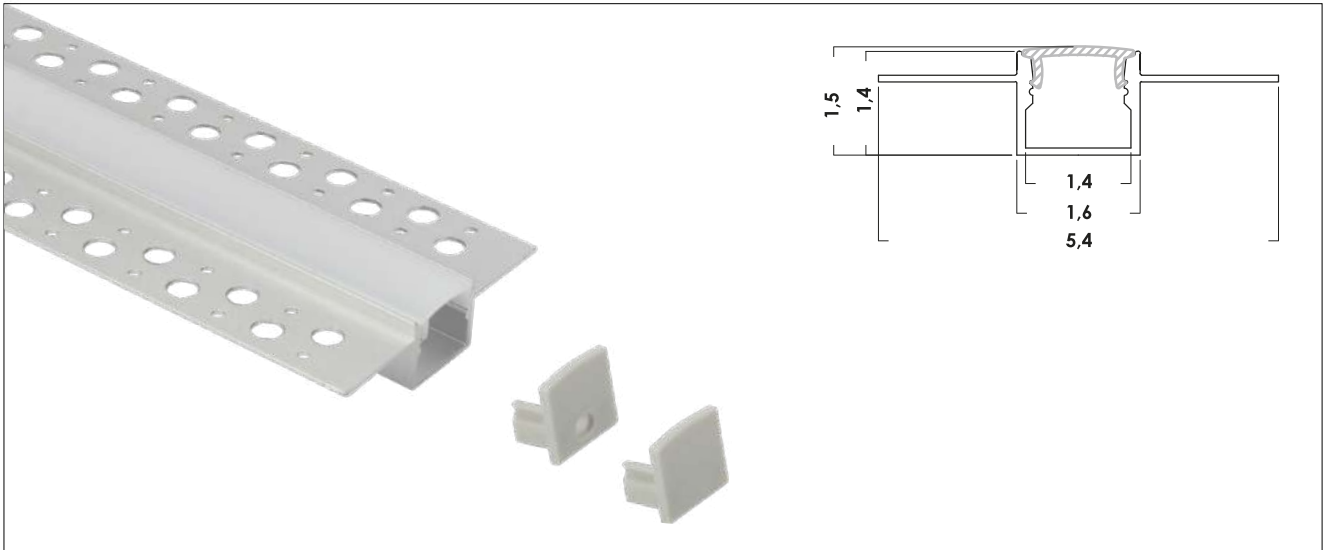

incasso led profilo alluminio - mod. intothewall 200-16 lineare per cartongesso

installazione

soffitto

parete

recessed led aluminum profile – mod. intothewall 200-16 lineare for plaster

installation

ceiling

wall

perfil aluminio empotrable led – mod. intothewall 200-16 lineare para placas de yeso

instalación

techo

pared

profilé en aluminium à encastrer led – mod. intothewall 200-16 lineare pour plaque de plâtre

installation

plafond

mur

led-einbauprofil aus aluminium – mod. intothewall 200-16 lineare für gipskarton

installation

decke

mauer